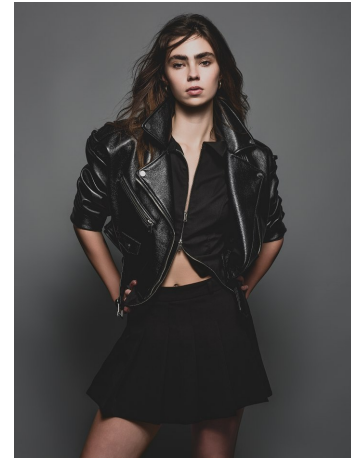

Hazel Croxen   Height 5'10.5" | 179cm   Bust 34" | 86cm   Waist 24" | 61cm   Hips 36" | 91cm
Dress 2 US | 32 EU   Shoe 9 US | 40 EU   Hair Dark Brown   Eyes Hazel