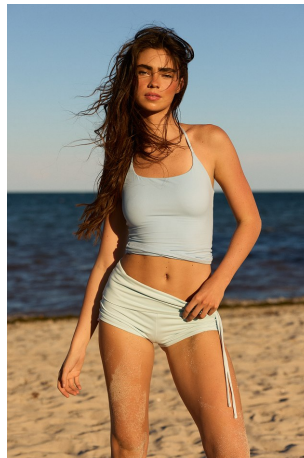

Hazel Croxen Height 5'10.5" | 179cm Bust 34" | 86cm Waist 24" | 61cm Hips 36" | 91cm
Dress 2 US | 32 EU Shoe 9 US | 40 EU Hair Dark Brown Eyes Hazel

Hazel Croxen Height 5'10.5" | 179cm Bust 34" | 86cm Waist 24" | 61cm Hips 36" | 91cm
Dress 2 US | 32 EU Shoe 9 US | 40 EU Hair Dark Brown Eyes Hazel