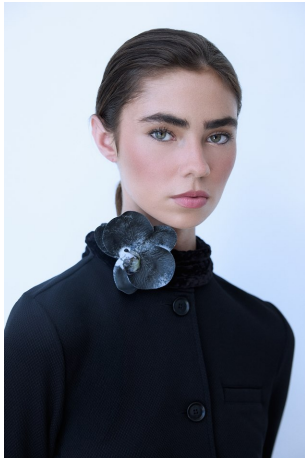

Hazel Croxen Height 5'10.5" | 179cm Bust 34" | 86cm Waist 24" | 61cm Hips 36" | 91cm
Dress 2 US | 32 EU Shoe 9 US | 40 EU Hair Dark Brown Eyes Hazel

Hazel Croxen Height 5'10.5" | 179cm Bust 34" | 86cm Waist 24" | 61cm Hips 36" | 91cm
Dress 2 US | 32 EU Shoe 9 US | 40 EU Hair Dark Brown Eyes Hazel