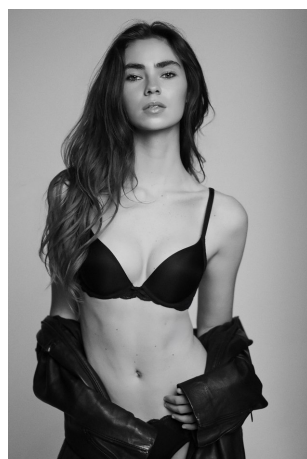

Hazel Croxen Height 5'10.5" | 179cm Bust 34" | 86cm Waist 24" | 61cm Hips 36" | 91cm
Dress 2 US | 32 EU Shoe 9 US | 40 EU Hair Dark Brown Eyes Hazel

Hazel Croxen Height 5'10.5" | 179cm Bust 34" | 86cm Waist 24" | 61cm Hips 36" | 91cm
Dress 2 US | 32 EU Shoe 9 US | 40 EU Hair Dark Brown Eyes Hazel