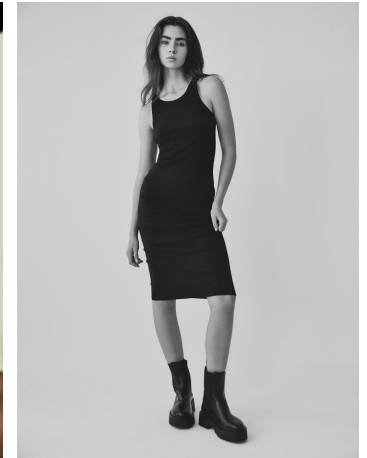

Hazel Croxen Height 5'10.5" | 179cm Bust 34" | 86cm Waist 24" | 61cm Hips 36" | 91cm
Dress 2 US | 32 EU Shoe 9 US | 40 EU Hair Dark Brown Eyes Hazel

Hazel Croxen Height 5'10.5" | 179cm Bust 34" | 86cm Waist 24" | 61cm Hips 36" | 91cm
Dress 2 US | 32 EU Shoe 9 US | 40 EU Hair Dark Brown Eyes Hazel