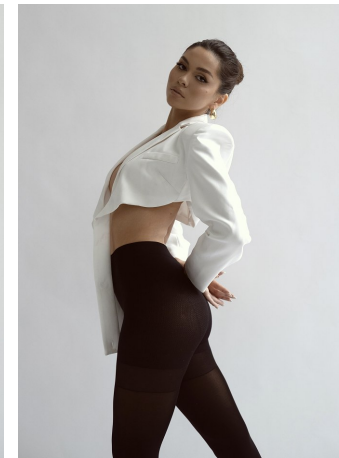

Carolina Urrea Height 5'8" | 173cm Bust 34" | 86cm Waist 25" | 63cm Hips 37" | 94cm  
Dress 2 US | 32 EU Shoe 8.5 US | 39.5 EU Hair Brown Eyes Brown

Carolina Urrea   Height 5'8" | 173cm   Bust 34" | 86cm   Waist 25" | 63cm   Hips 37" | 94cm  
Dress 2 US | 32 EU   Shoe 8.5 US | 39.5 EU   Hair Brown   Eyes Brown

**CGM**  
CAROLINE GLEASON  
MANAGEMENT

Carolina Urrea Height 5'8" | 173cm Bust 34" | 86cm Waist 25" | 63cm Hips 37" | 94cm  
Dress 2 US | 32 EU Shoe 8.5 US | 39.5 EU Hair Brown Eyes Brown

Carolina Urrea   Height 5'8" | 173cm   Bust 34" | 86cm   Waist 25" | 63cm   Hips 37" | 94cm  
Dress 2 US | 32 EU   Shoe 8.5 US | 39.5 EU   Hair Brown   Eyes Brown