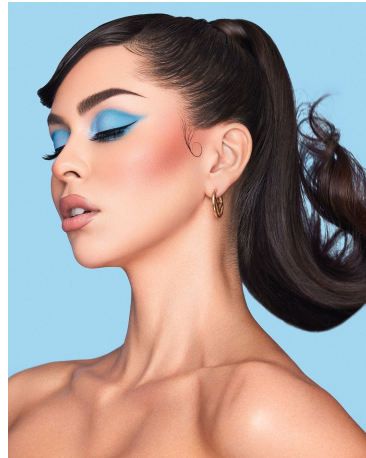

Carolina Urrea Height 5'8" | 173cm Bust 34" | 86cm Waist 25" | 63cm Hips 37" | 94cm  
Dress 2 US | 32 EU Shoe 8.5 US | 39.5 EU Hair Brown Eyes Brown

Carolina Urrea   Height 5'8" | 173cm   Bust 34" | 86cm   Waist 25" | 63cm   Hips 37" | 94cm  
Dress 2 US | 32 EU   Shoe 8.5 US | 39.5 EU   Hair Brown   Eyes Brown

**CGM**  
CAROLINE GLEASON  
MANAGEMENT

Carolina Urrea Height 5'8" | 173cm Bust 34" | 86cm Waist 25" | 63cm Hips 37" | 94cm  
Dress 2 US | 32 EU Shoe 8.5 US | 39.5 EU Hair Brown Eyes Brown

Carolina Urrea   Height 5'8" | 173cm   Bust 34" | 86cm   Waist 25" | 63cm   Hips 37" | 94cm  
Dress 2 US | 32 EU   Shoe 8.5 US | 39.5 EU   Hair Brown   Eyes Brown