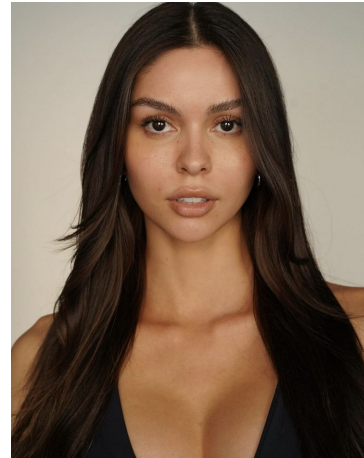

Carolina Urrea Height 5'8" | 173cm Bust 34" | 86cm Waist 25" | 63cm Hips 37" | 94cm  
Dress 2 US | 32 EU Shoe 8.5 US | 39.5 EU Hair Brown Eyes Brown

Carolina Urrea   Height 5'8" | 173cm   Bust 34" | 86cm   Waist 25" | 63cm   Hips 37" | 94cm  
Dress 2 US | 32 EU   Shoe 8.5 US | 39.5 EU   Hair Brown   Eyes Brown

**CGM**  
CAROLINE GLEASON  
MANAGEMENT

Carolina Urrea Height 5'8" | 173cm Bust 34" | 86cm Waist 25" | 63cm Hips 37" | 94cm  
Dress 2 US | 32 EU Shoe 8.5 US | 39.5 EU Hair Brown Eyes Brown

Carolina Urrea   Height 5'8" | 173cm   Bust 34" | 86cm   Waist 25" | 63cm   Hips 37" | 94cm  
Dress 2 US | 32 EU   Shoe 8.5 US | 39.5 EU   Hair Brown   Eyes Brown