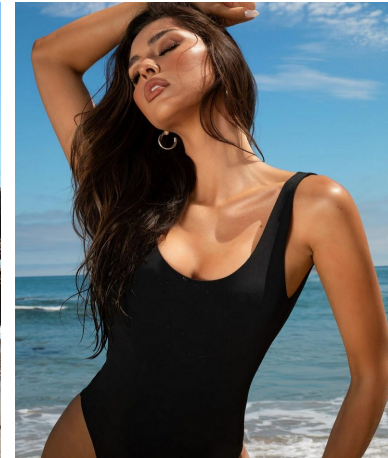

Carolina Urrea Height 5'8" | 173cm Bust 34" | 86cm Waist 25" | 63cm Hips 37" | 94cm  
Dress 2 US | 32 EU Shoe 8.5 US | 39.5 EU Hair Brown Eyes Brown

Carolina Urrea   Height 5'8" | 173cm   Bust 34" | 86cm   Waist 25" | 63cm   Hips 37" | 94cm  
Dress 2 US | 32 EU   Shoe 8.5 US | 39.5 EU   Hair Brown   Eyes Brown

**CGM**  
CAROLINE GLEASON  
MANAGEMENT

Carolina Urrea Height 5'8" | 173cm Bust 34" | 86cm Waist 25" | 63cm Hips 37" | 94cm  
Dress 2 US | 32 EU Shoe 8.5 US | 39.5 EU Hair Brown Eyes Brown

Carolina Urrea   Height 5'8" | 173cm   Bust 34" | 86cm   Waist 25" | 63cm   Hips 37" | 94cm  
Dress 2 US | 32 EU   Shoe 8.5 US | 39.5 EU   Hair Brown   Eyes Brown