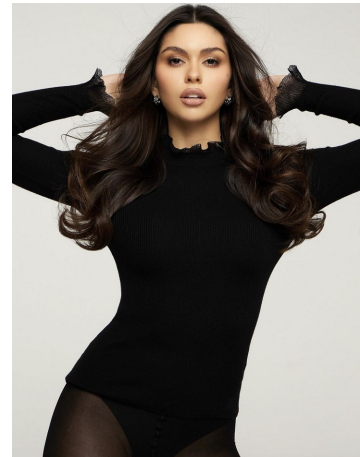

Carolina Urrea Height 5'8" | 173cm Bust 34" | 86cm Waist 25" | 63cm Hips 37" | 94cm  
Dress 2 US | 32 EU Shoe 8.5 US | 39.5 EU Hair Brown Eyes Brown

Carolina Urrea   Height 5'8" | 173cm   Bust 34" | 86cm   Waist 25" | 63cm   Hips 37" | 94cm  
Dress 2 US | 32 EU   Shoe 8.5 US | 39.5 EU   Hair Brown   Eyes Brown

**CGM**  
CAROLINE GLEASON  
MANAGEMENT

Carolina Urrea Height 5'8" | 173cm Bust 34" | 86cm Waist 25" | 63cm Hips 37" | 94cm  
Dress 2 US | 32 EU Shoe 8.5 US | 39.5 EU Hair Brown Eyes Brown

Carolina Urrea   Height 5'8" | 173cm   Bust 34" | 86cm   Waist 25" | 63cm   Hips 37" | 94cm  
Dress 2 US | 32 EU   Shoe 8.5 US | 39.5 EU   Hair Brown   Eyes Brown