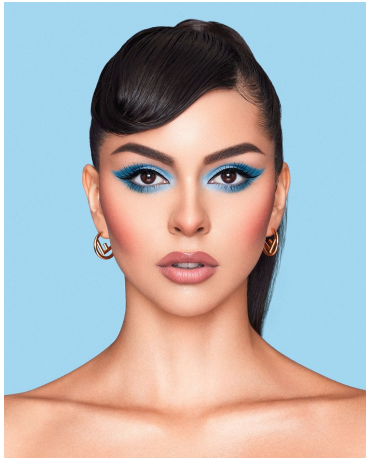

Carolina Urrea Height 5'8" | 173cm Bust 34" | 86cm Waist 25" | 63cm Hips 37" | 94cm  
Dress 2 US | 32 EU Shoe 8.5 US | 39.5 EU Hair Brown Eyes Brown

Carolina Urrea   Height 5'8" | 173cm   Bust 34" | 86cm   Waist 25" | 63cm   Hips 37" | 94cm  
Dress 2 US | 32 EU   Shoe 8.5 US | 39.5 EU   Hair Brown   Eyes Brown

**CGM**  
CAROLINE GLEASON  
MANAGEMENT

Carolina Urrea Height 5'8" | 173cm Bust 34" | 86cm Waist 25" | 63cm Hips 37" | 94cm  
Dress 2 US | 32 EU Shoe 8.5 US | 39.5 EU Hair Brown Eyes Brown

Carolina Urrea   Height 5'8" | 173cm   Bust 34" | 86cm   Waist 25" | 63cm   Hips 37" | 94cm  
Dress 2 US | 32 EU   Shoe 8.5 US | 39.5 EU   Hair Brown   Eyes Brown