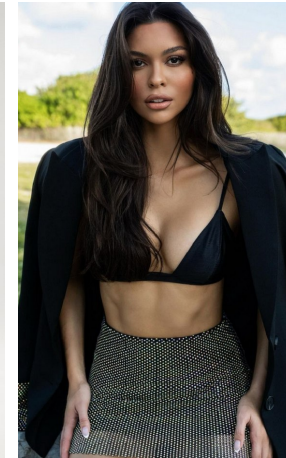

Carolina Urrea Height 5'8" | 173cm Bust 34" | 86cm Waist 25" | 63cm Hips 37" | 94cm  
Dress 2 US | 32 EU Shoe 8.5 US | 39.5 EU Hair Brown Eyes Brown

Carolina Urrea   Height 5'8" | 173cm   Bust 34" | 86cm   Waist 25" | 63cm   Hips 37" | 94cm  
Dress 2 US | 32 EU   Shoe 8.5 US | 39.5 EU   Hair Brown   Eyes Brown

**CGM**  
CAROLINE GLEASON  
MANAGEMENT

Carolina Urrea Height 5'8" | 173cm Bust 34" | 86cm Waist 25" | 63cm Hips 37" | 94cm  
Dress 2 US | 32 EU Shoe 8.5 US | 39.5 EU Hair Brown Eyes Brown

Carolina Urrea   Height 5'8" | 173cm   Bust 34" | 86cm   Waist 25" | 63cm   Hips 37" | 94cm  
Dress 2 US | 32 EU   Shoe 8.5 US | 39.5 EU   Hair Brown   Eyes Brown