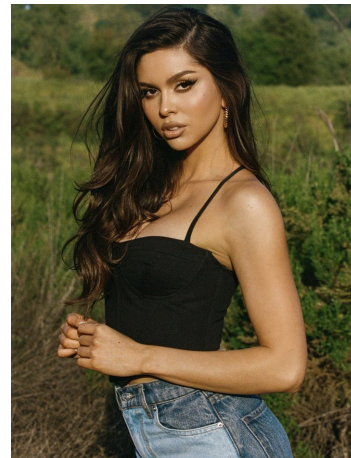

Carolina Urrea Height 5'8" | 173cm Bust 34" | 86cm Waist 25" | 63cm Hips 37" | 94cm  
Dress 2 US | 32 EU Shoe 8.5 US | 39.5 EU Hair Brown Eyes Brown

Carolina Urrea   Height 5'8" | 173cm   Bust 34" | 86cm   Waist 25" | 63cm   Hips 37" | 94cm  
Dress 2 US | 32 EU   Shoe 8.5 US | 39.5 EU   Hair Brown   Eyes Brown

**CGM**  
CAROLINE GLEASON  
MANAGEMENT

Carolina Urrea Height 5'8" | 173cm Bust 34" | 86cm Waist 25" | 63cm Hips 37" | 94cm  
Dress 2 US | 32 EU Shoe 8.5 US | 39.5 EU Hair Brown Eyes Brown

Carolina Urrea   Height 5'8" | 173cm   Bust 34" | 86cm   Waist 25" | 63cm   Hips 37" | 94cm  
Dress 2 US | 32 EU   Shoe 8.5 US | 39.5 EU   Hair Brown   Eyes Brown