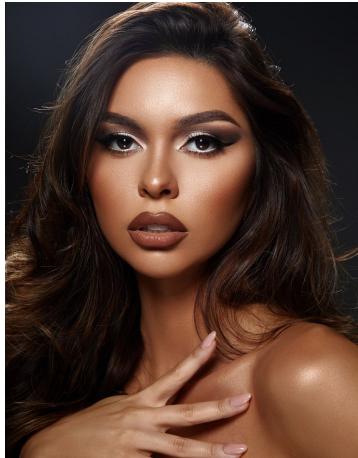

Carolina Urrea Height 5'8" | 173cm Bust 34" | 86cm Waist 25" | 63cm Hips 37" | 94cm  
Dress 2 US | 32 EU Shoe 8.5 US | 39.5 EU Hair Brown Eyes Brown

Carolina Urrea   Height 5'8" | 173cm   Bust 34" | 86cm   Waist 25" | 63cm   Hips 37" | 94cm  
Dress 2 US | 32 EU   Shoe 8.5 US | 39.5 EU   Hair Brown   Eyes Brown

**CGM**  
CAROLINE GLEASON  
MANAGEMENT

Carolina Urrea Height 5'8" | 173cm Bust 34" | 86cm Waist 25" | 63cm Hips 37" | 94cm  
Dress 2 US | 32 EU Shoe 8.5 US | 39.5 EU Hair Brown Eyes Brown

Carolina Urrea   Height 5'8" | 173cm   Bust 34" | 86cm   Waist 25" | 63cm   Hips 37" | 94cm  
Dress 2 US | 32 EU   Shoe 8.5 US | 39.5 EU   Hair Brown   Eyes Brown