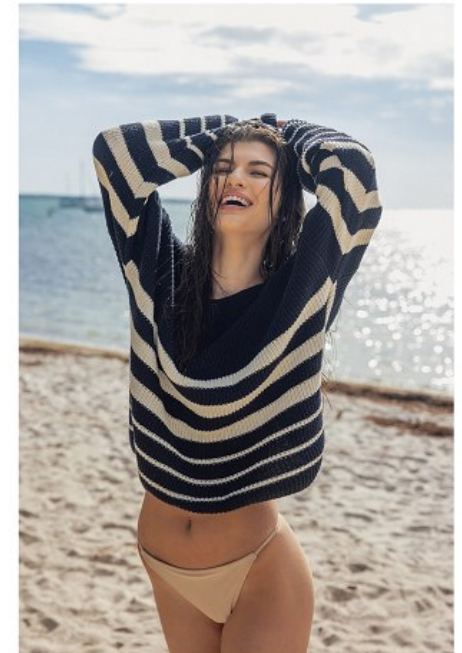

CGM
CAROLINE GLEASON
MANAGEMENT

beach
days

Alexia Menchella Height 5'10" | 178cm Bust 34" | 86cm Waist 24" | 61cm Hips 36" | 92cm
Dress 2 US | 32 EU Shoe 9 US | 40 EU Hair Dark Brown Eyes Green

CGM
CAROLINE GLEASON
MANAGEMENT