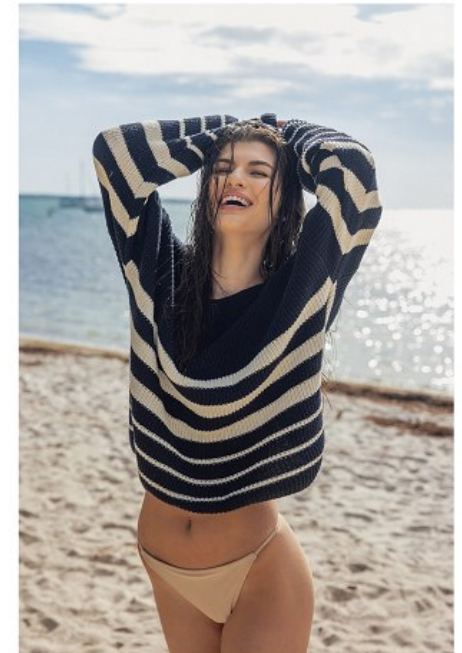

CGM
CAROLINE GLEASON
MANAGEMENT

beach
days

Alexia Menchella Height 5'10" | 178cm Bust 34" | 86cm Waist 25" | 63cm Hips 37" | 94cm
Dress 2 US | 32 EU Shoe 9 US | 40 EU Hair Dark Brown Eyes Green

CGM
CAROLINE GLEASON
MANAGEMENT