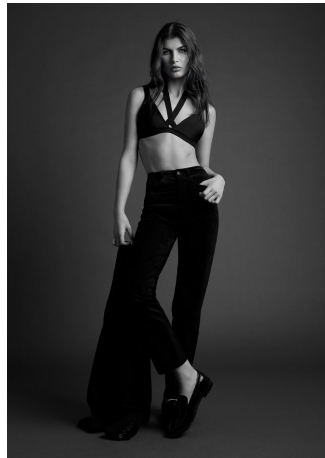

Alexia Menchella Height 5'10" | 178cm Bust 34" | 86cm Waist 25" | 63cm Hips 37" | 94cm
 Dress 2 US | 32 EU Shoe 9 US | 40 EU Hair Dark Brown Eyes Green

beach days

Alexia Menchella Height 5'10" | 178cm Bust 34" | 86cm Waist 25" | 63cm Hips 37" | 94cm
Dress 2 US | 32 EU Shoe 9 US | 40 EU Hair Dark Brown Eyes Green

Alexia Menchella Height 5'10" | 178cm Bust 34" | 86cm Waist 25" | 63cm Hips 37" | 94cm
Dress 2 US | 32 EU Shoe 9 US | 40 EU Hair Dark Brown Eyes Green

Alexia Menchella Height 5'10" | 178cm Bust 34" | 86cm Waist 25" | 63cm Hips 37" | 94cm
Dress 2 US | 32 EU Shoe 9 US | 40 EU Hair Dark Brown Eyes Green

Alexia Menchella Height 5'10" | 178cm Bust 34" | 86cm Waist 25" | 63cm Hips 37" | 94cm
Dress 2 US | 32 EU Shoe 9 US | 40 EU Hair Dark Brown Eyes Green