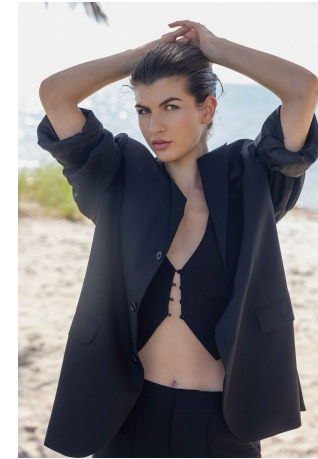

Alexia Menchella Height 5'10" | 178cm Bust 34" | 86cm Waist 24" | 61cm Hips 36" | 92cm
 Dress 2 US | 32 EU Shoe 9 US | 40 EU Hair Dark Brown Eyes Green

beach days

Alexia Menchella Height 5'10" | 178cm Bust 34" | 86cm Waist 24" | 61cm Hips 36" | 92cm Dress 2 US | 32 EU Shoe 9 US | 40 EU Hair Dark Brown Eyes Green

Alexia Menchella Height 5'10" | 178cm Bust 34" | 86cm Waist 24" | 61cm Hips 36" | 92cm
 Dress 2 US | 32 EU Shoe 9 US | 40 EU Hair Dark Brown Eyes Green

Alexia Menchella Height 5'10" | 178cm Bust 34" | 86cm Waist 24" | 61cm Hips 36" | 92cm
Dress 2 US | 32 EU Shoe 9 US | 40 EU Hair Dark Brown Eyes Green

Alexia Menchella Height 5'10" | 178cm Bust 34" | 86cm Waist 24" | 61cm Hips 36" | 92cm
Dress 2 US | 32 EU Shoe 9 US | 40 EU Hair Dark Brown Eyes Green