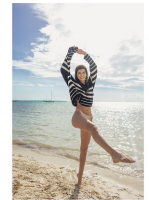

Alexia Menchella Height 5'10" | 178cm Bust 34" | 86cm Waist 24" | 61cm Hips 36" | 92cm
 Dress 2 US | 32 EU Shoe 9 US | 40 EU Hair Dark Brown Eyes Green

beach days

Alexia Menchella Height 5'10" | 178cm Bust 34" | 86cm Waist 24" | 61cm Hips 36" | 92cm Dress 2 US | 32 EU Shoe 9 US | 40 EU Hair Dark Brown Eyes Green

Alexia Menchella Height 5'10" | 178cm Bust 34" | 86cm Waist 24" | 61cm Hips 36" | 92cm
 Dress 2 US | 32 EU Shoe 9 US | 40 EU Hair Dark Brown Eyes Green

Alexia Menchella Height 5'10" | 178cm Bust 34" | 86cm Waist 24" | 61cm Hips 36" | 92cm
Dress 2 US | 32 EU Shoe 9 US | 40 EU Hair Dark Brown Eyes Green