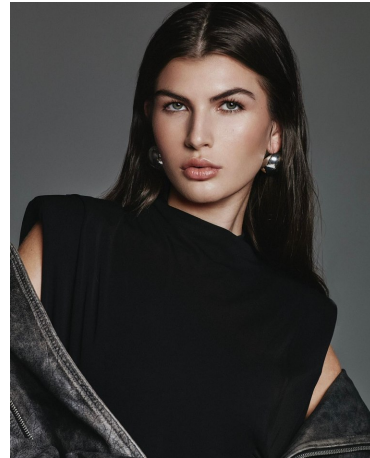

Alexia Menchella Height 5'10" | 178cm Bust 34" | 86cm Waist 24" | 61cm Hips 36" | 92cm
 Dress 2 US | 32 EU Shoe 9 US | 40 EU Hair Dark Brown Eyes Green

beach days

Alexia Menchella Height 5'10" | 178cm Bust 34" | 86cm Waist 24" | 61cm Hips 36" | 92cm Dress 2 US | 32 EU Shoe 9 US | 40 EU Hair Dark Brown Eyes Green

Alexia Menchella Height 5'10" | 178cm Bust 34" | 86cm Waist 24" | 61cm Hips 36" | 92cm
 Dress 2 US | 32 EU Shoe 9 US | 40 EU Hair Dark Brown Eyes Green

Alexia Menchella Height 5'10" | 178cm Bust 34" | 86cm Waist 24" | 61cm Hips 36" | 92cm
Dress 2 US | 32 EU Shoe 9 US | 40 EU Hair Dark Brown Eyes Green

Alexia Menchella Height 5'10" | 178cm Bust 34" | 86cm Waist 24" | 61cm Hips 36" | 92cm
Dress 2 US | 32 EU Shoe 9 US | 40 EU Hair Dark Brown Eyes Green