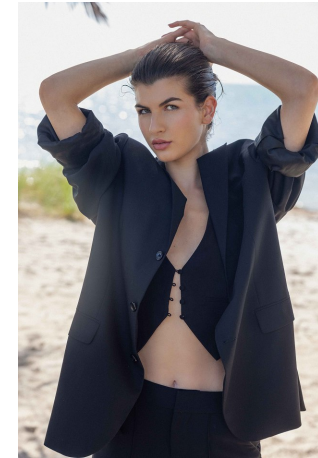

Alexia Menchella Height 5'10" | 178cm Bust 34" | 86cm Waist 25" | 63cm Hips 37" | 94cm
 Dress 2 US | 32 EU Shoe 9 US | 40 EU Hair Dark Brown Eyes Green

beach days

Alexia Menchella Height 5'10" | 178cm Bust 34" | 86cm Waist 25" | 63cm Hips 37" | 94cm
Dress 2 US | 32 EU Shoe 9 US | 40 EU Hair Dark Brown Eyes Green

Alexia Menchella Height 5'10" | 178cm Bust 34" | 86cm Waist 25" | 63cm Hips 37" | 94cm
Dress 2 US | 32 EU Shoe 9 US | 40 EU Hair Dark Brown Eyes Green

Alexia Menchella Height 5'10" | 178cm Bust 34" | 86cm Waist 25" | 63cm Hips 37" | 94cm
Dress 2 US | 32 EU Shoe 9 US | 40 EU Hair Dark Brown Eyes Green

Alexia Menchella Height 5'10" | 178cm Bust 34" | 86cm Waist 25" | 63cm Hips 37" | 94cm
Dress 2 US | 32 EU Shoe 9 US | 40 EU Hair Dark Brown Eyes Green