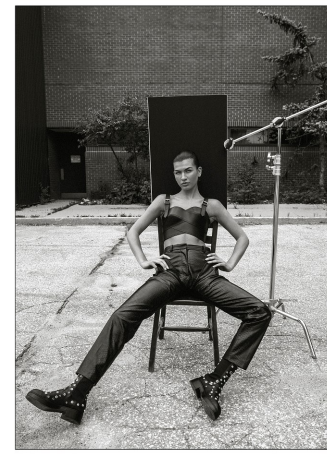

Alexia Menchella Height 5'10" | 178cm Bust 34" | 86cm Waist 25" | 63cm Hips 37" | 94cm
 Dress 2 US | 32 EU Shoe 9 US | 40 EU Hair Dark Brown Eyes Green

beach days

Alexia Menchella Height 5'10" | 178cm Bust 34" | 86cm Waist 25" | 63cm Hips 37" | 94cm
Dress 2 US | 32 EU Shoe 9 US | 40 EU Hair Dark Brown Eyes Green

Alexia Menchella Height 5'10" | 178cm Bust 34" | 86cm Waist 25" | 63cm Hips 37" | 94cm
Dress 2 US | 32 EU Shoe 9 US | 40 EU Hair Dark Brown Eyes Green

Alexia Menchella Height 5'10" | 178cm Bust 34" | 86cm Waist 25" | 63cm Hips 37" | 94cm
Dress 2 US | 32 EU Shoe 9 US | 40 EU Hair Dark Brown Eyes Green

Alexia Menchella Height 5'10" | 178cm Bust 34" | 86cm Waist 25" | 63cm Hips 37" | 94cm
Dress 2 US | 32 EU Shoe 9 US | 40 EU Hair Dark Brown Eyes Green