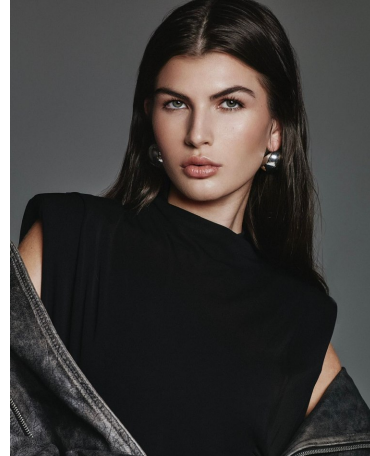

Alexia Menchella Height 5'10" | 178cm Bust 34" | 86cm Waist 25" | 63cm Hips 37" | 94cm
 Dress 2 US | 32 EU Shoe 9 US | 40 EU Hair Dark Brown Eyes Green

beach days

Alexia Menchella Height 5'10" | 178cm Bust 34" | 86cm Waist 25" | 63cm Hips 37" | 94cm
Dress 2 US | 32 EU Shoe 9 US | 40 EU Hair Dark Brown Eyes Green

Alexia Menchella Height 5'10" | 178cm Bust 34" | 86cm Waist 25" | 63cm Hips 37" | 94cm
Dress 2 US | 32 EU Shoe 9 US | 40 EU Hair Dark Brown Eyes Green

Alexia Menchella Height 5'10" | 178cm Bust 34" | 86cm Waist 25" | 63cm Hips 37" | 94cm
Dress 2 US | 32 EU Shoe 9 US | 40 EU Hair Dark Brown Eyes Green

Alexia Menchella Height 5'10" | 178cm Bust 34" | 86cm Waist 25" | 63cm Hips 37" | 94cm
Dress 2 US | 32 EU Shoe 9 US | 40 EU Hair Dark Brown Eyes Green