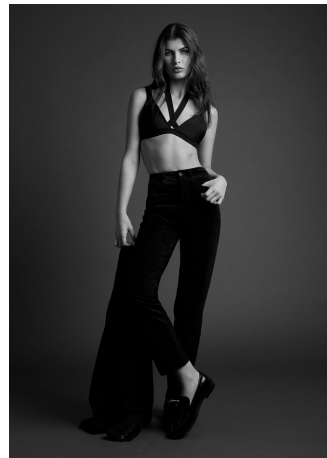

Alexia Menchella Height 5'10" | 178cm Bust 34" | 86cm Waist 24" | 61cm Hips 36" | 92cm
 Dress 2 US | 32 EU Shoe 9 US | 40 EU Hair Dark Brown Eyes Green

beach days

Alexia Menchella Height 5'10" | 178cm Bust 34" | 86cm Waist 24" | 61cm Hips 36" | 92cm Dress 2 US | 32 EU Shoe 9 US | 40 EU Hair Dark Brown Eyes Green

Alexia Menchella Height 5'10" | 178cm Bust 34" | 86cm Waist 24" | 61cm Hips 36" | 92cm
 Dress 2 US | 32 EU Shoe 9 US | 40 EU Hair Dark Brown Eyes Green

Alexia Menchella Height 5'10" | 178cm Bust 34" | 86cm Waist 24" | 61cm Hips 36" | 92cm
Dress 2 US | 32 EU Shoe 9 US | 40 EU Hair Dark Brown Eyes Green

Alexia Menchella Height 5'10" | 178cm Bust 34" | 86cm Waist 24" | 61cm Hips 36" | 92cm
Dress 2 US | 32 EU Shoe 9 US | 40 EU Hair Dark Brown Eyes Green