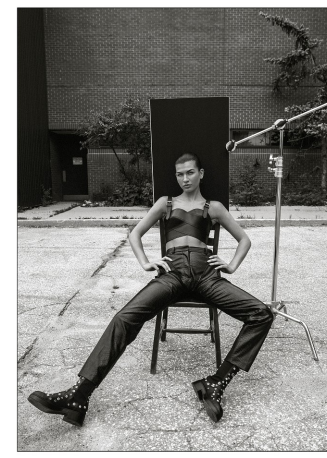

Alexia Menchella Height 5'10" | 178cm Bust 34" | 86cm Waist 24" | 61cm Hips 36" | 92cm
 Dress 2 US | 32 EU Shoe 9 US | 40 EU Hair Dark Brown Eyes Green

beach days

Alexia Menchella Height 5'10" | 178cm Bust 34" | 86cm Waist 24" | 61cm Hips 36" | 92cm Dress 2 US | 32 EU Shoe 9 US | 40 EU Hair Dark Brown Eyes Green

Alexia Menchella Height 5'10" | 178cm Bust 34" | 86cm Waist 24" | 61cm Hips 36" | 92cm
 Dress 2 US | 32 EU Shoe 9 US | 40 EU Hair Dark Brown Eyes Green

Alexia Menchella Height 5'10" | 178cm Bust 34" | 86cm Waist 24" | 61cm Hips 36" | 92cm
Dress 2 US | 32 EU Shoe 9 US | 40 EU Hair Dark Brown Eyes Green

Alexia Menchella Height 5'10" | 178cm Bust 34" | 86cm Waist 24" | 61cm Hips 36" | 92cm
Dress 2 US | 32 EU Shoe 9 US | 40 EU Hair Dark Brown Eyes Green