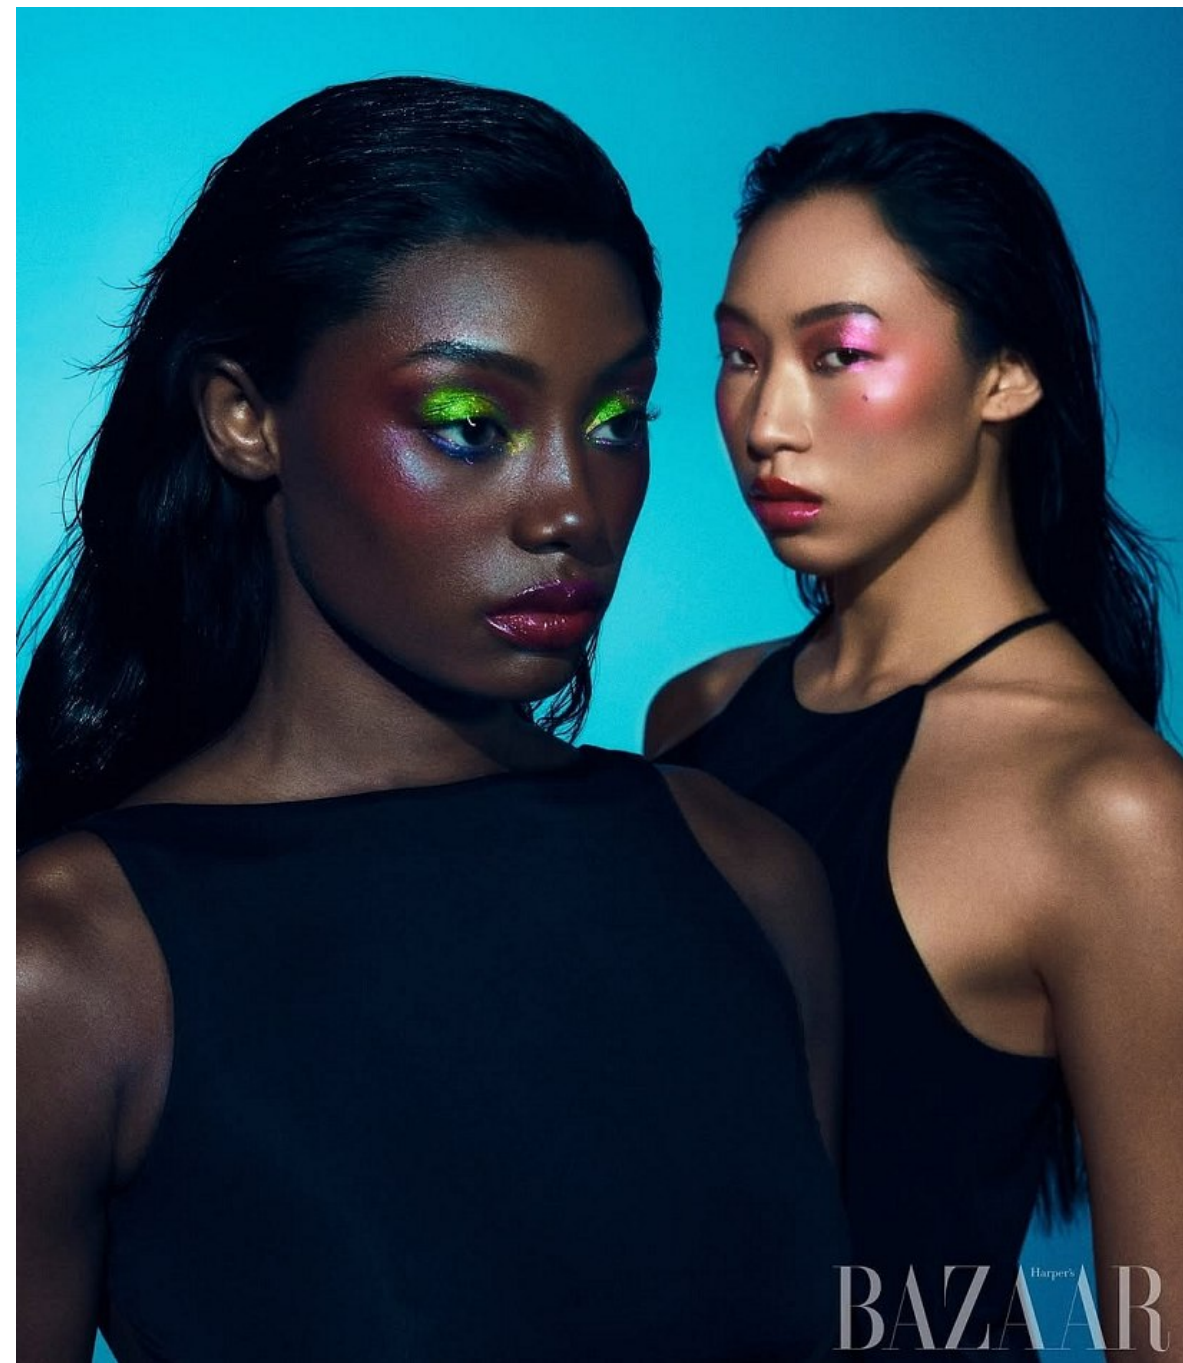

Maureen Tang   Height 5'9" | 175cm   Bust 32" | 81cm   Waist 25" | 63cm   Hips 35" | 89cm
Dress 2 US | 32 EU   Shoe 8.5 US | 39.5 EU   Hair Black   Eyes Brown