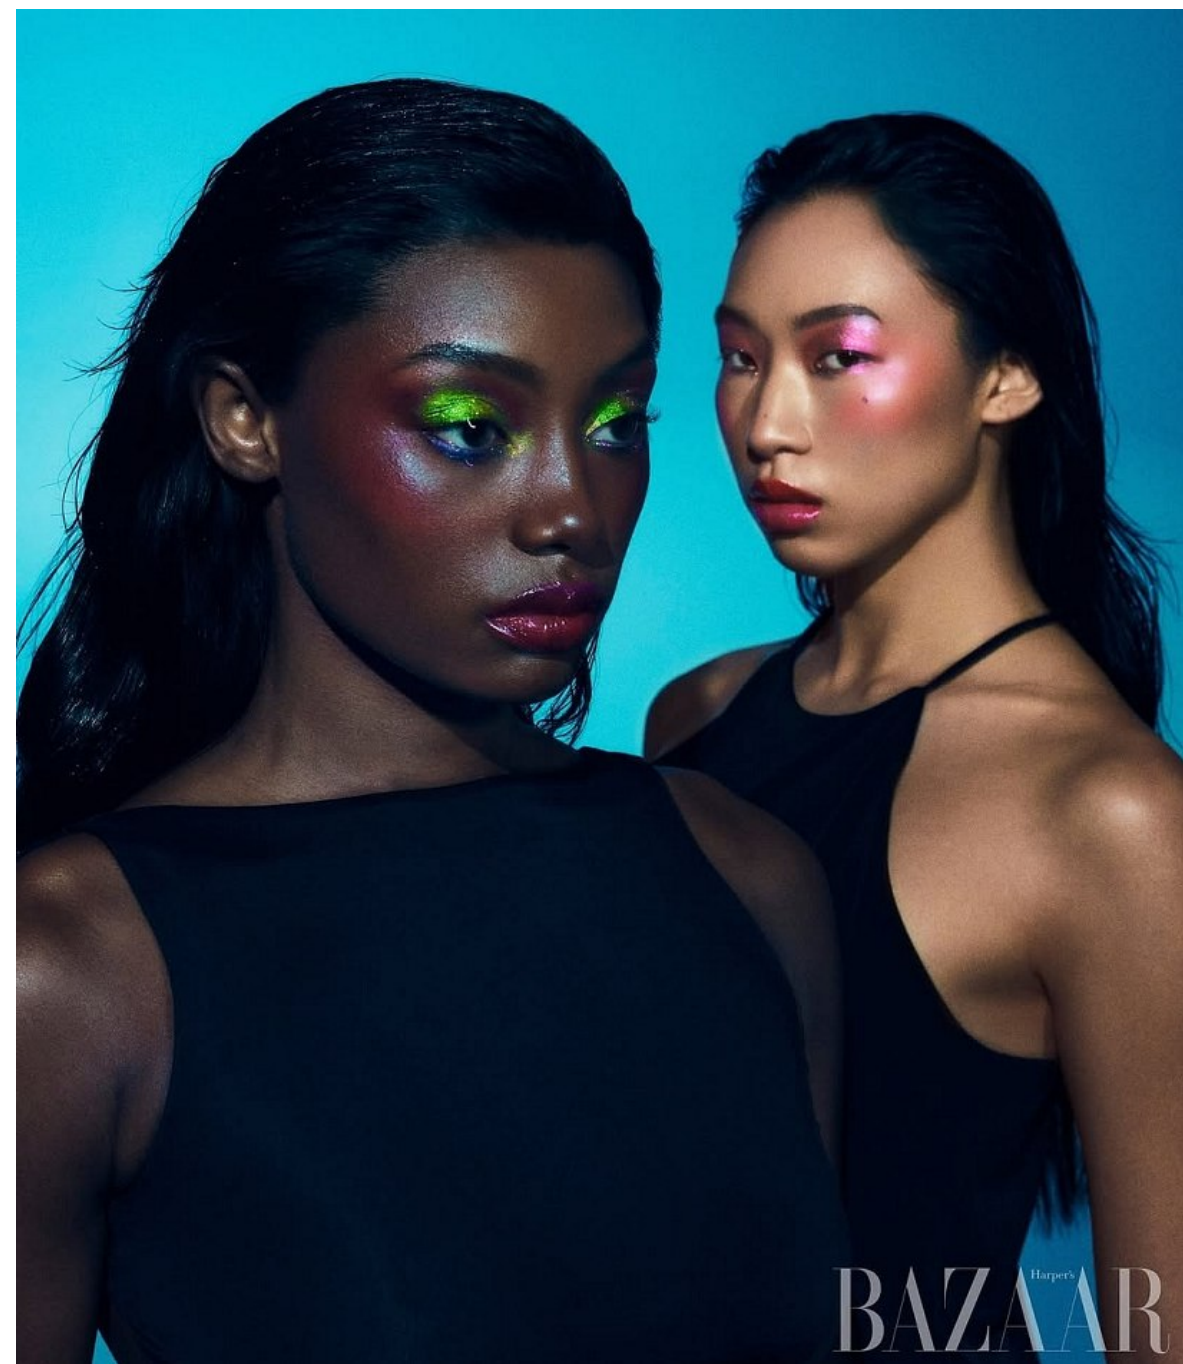

Maureen Tang   Height 5'9" | 175cm   Bust 32" | 81cm   Waist 25" | 63cm   Hips 35" | 89cm
Dress 2 US | 32 EU   Shoe 8.5 US | 39.5 EU   Hair Black   Eyes Brown

CGM
CAROLINE GLEASO
MANAGEMENT