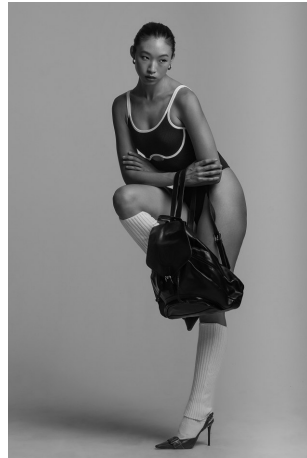

Maureen Tang   Height 5'9" | 175cm   Bust 32" | 81cm   Waist 25" | 63cm   Hips 35" | 89cm  
Dress 2 US | 32 EU   Shoe 8.5 US | 39.5 EU   Hair Black   Eyes Brown

Maureen Tang    Height 5'9" | 175cm    Bust 32" | 81cm    Waist 25" | 63cm    Hips 35" | 89cm  
 Dress 2 US | 32 EU    Shoe 8.5 US | 39.5 EU    Hair Black    Eyes Brown

**CGM**  
CAROLINE GLEASON  
MANAGEMENT

Maureen Tang Height 5'9" | 175cm Bust 32" | 81cm Waist 25" | 63cm Hips 35" | 89cm  
 Dress 2 US | 32 EU Shoe 8.5 US | 39.5 EU Hair Black Eyes Brown

Maureen Tang   Height 5'9" | 175cm   Bust 32" | 81cm   Waist 25" | 63cm   Hips 35" | 89cm  
Dress 2 US | 32 EU   Shoe 8.5 US | 39.5 EU   Hair Black   Eyes Brown