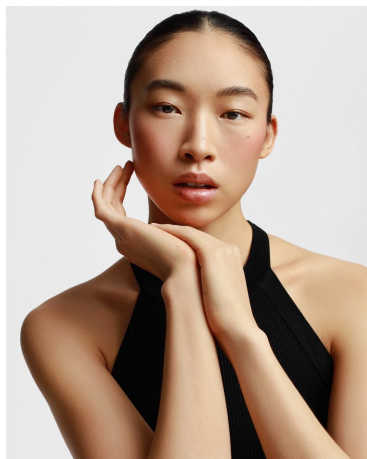

Maureen Tang   Height 5'9" | 175cm   Bust 32" | 81cm   Waist 25" | 63cm   Hips 35" | 89cm
Dress 2 US | 32 EU   Shoe 8.5 US | 39.5 EU   Hair Black   Eyes Brown