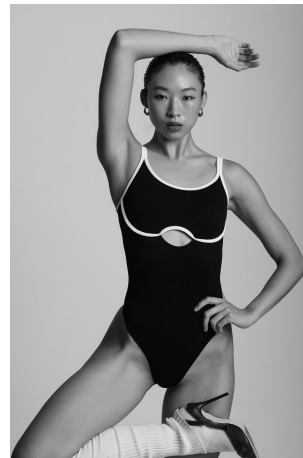

Maureen Tang Height 5'9" | 175cm Bust 32" | 81cm Waist 25" | 63cm Hips 35" | 89cm
 Dress 2 US | 32 EU Shoe 8.5 US | 39.5 EU Hair Black Eyes Brown

Maureen Tang Height 5'9" | 175cm Bust 32" | 81cm Waist 25" | 63cm Hips 35" | 89cm
 Dress 2 US | 32 EU Shoe 8.5 US | 39.5 EU Hair Black Eyes Brown