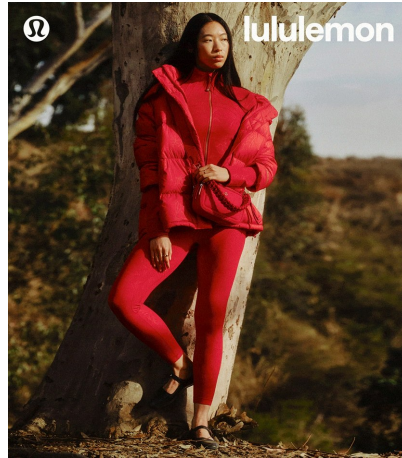

Maureen Tang Height 5'9" | 175cm Bust 32" | 81cm Waist 25" | 63cm Hips 35" | 89cm
 Dress 2 US | 32 EU Shoe 8.5 US | 39.5 EU Hair Black Eyes Brown

Maureen Tang Height 5'9" | 175cm Bust 32" | 81cm Waist 25" | 63cm Hips 35" | 89cm
Dress 2 US | 32 EU Shoe 8.5 US | 39.5 EU Hair Black Eyes Brown