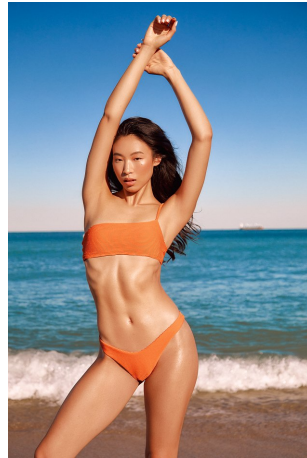

Maureen Tang Height 5'9" | 175cm Bust 32" | 81cm Waist 25" | 63cm Hips 35" | 89cm
Dress 2 US | 32 EU Shoe 8.5 US | 39.5 EU Hair Black Eyes Brown