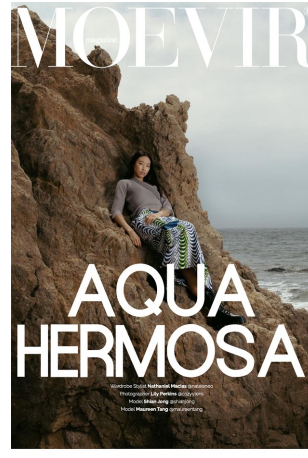

Maureen Tang   Height 5'9" | 175cm   Bust 32" | 81cm   Waist 25" | 63cm   Hips 35" | 89cm
Dress 2 US | 32 EU   Shoe 8.5 US | 39.5 EU   Hair Black   Eyes Brown