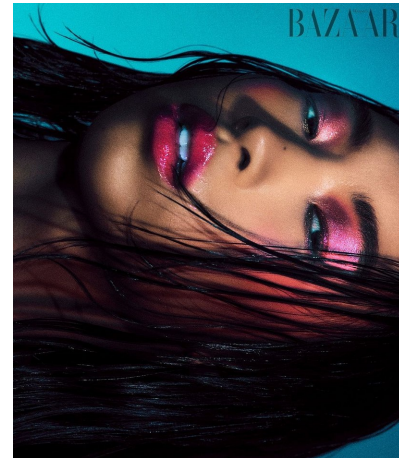

Maureen Tang Height 5'9" | 175cm Bust 32" | 81cm Waist 25" | 63cm Hips 35" | 89cm
 Dress 2 US | 32 EU Shoe 8.5 US | 39.5 EU Hair Black Eyes Brown

Maureen Tang Height 5'9" | 175cm Bust 32" | 81cm Waist 25" | 63cm Hips 35" | 89cm
 Dress 2 US | 32 EU Shoe 8.5 US | 39.5 EU Hair Black Eyes Brown