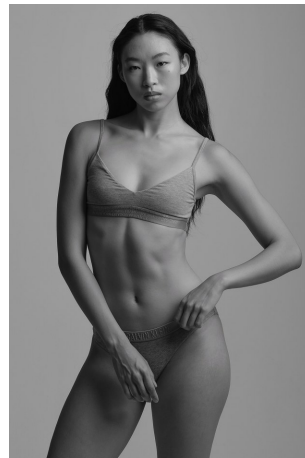

Maureen Tang   Height 5'9" | 175cm   Bust 32" | 81cm   Waist 25" | 63cm   Hips 35" | 89cm  
Dress 2 US | 32 EU   Shoe 8.5 US | 39.5 EU   Hair Black   Eyes Brown

Maureen Tang    Height 5'9" | 175cm    Bust 32" | 81cm    Waist 25" | 63cm    Hips 35" | 89cm  
 Dress 2 US | 32 EU    Shoe 8.5 US | 39.5 EU    Hair Black    Eyes Brown

**CGM**  
CAROLINE GLEASON  
MANAGEMENT

Maureen Tang Height 5'9" | 175cm Bust 32" | 81cm Waist 25" | 63cm Hips 35" | 89cm  
 Dress 2 US | 32 EU Shoe 8.5 US | 39.5 EU Hair Black Eyes Brown

Maureen Tang   Height 5'9" | 175cm   Bust 32" | 81cm   Waist 25" | 63cm   Hips 35" | 89cm  
Dress 2 US | 32 EU   Shoe 8.5 US | 39.5 EU   Hair Black   Eyes Brown