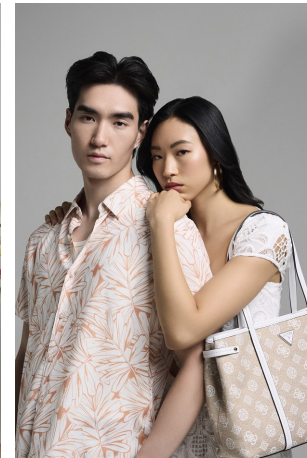

Maureen Tang   Height 5'9" | 175cm   Bust 32" | 81cm   Waist 25" | 63cm   Hips 35" | 89cm
Dress 2 US | 32 EU   Shoe 8.5 US | 39.5 EU   Hair Black   Eyes Brown