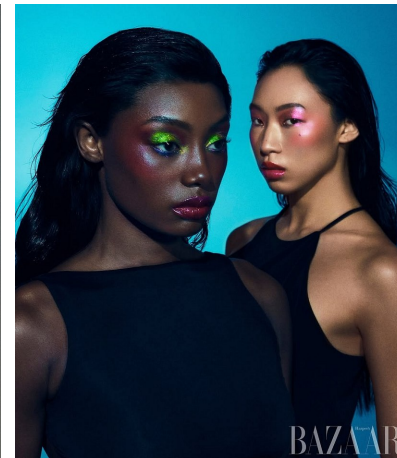

Maureen Tang Height 5'9" | 175cm Bust 32" | 81cm Waist 25" | 63cm Hips 35" | 89cm
 Dress 2 US | 32 EU Shoe 8.5 US | 39.5 EU Hair Black Eyes Brown

Maureen Tang Height 5'9" | 175cm Bust 32" | 81cm Waist 25" | 63cm Hips 35" | 89cm
 Dress 2 US | 32 EU Shoe 8.5 US | 39.5 EU Hair Black Eyes Brown