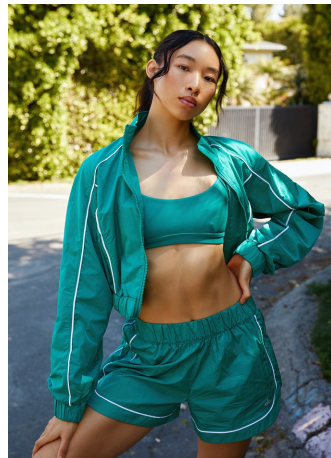

Maureen Tang Height 5'9" | 175cm Bust 32" | 81cm Waist 25" | 63cm Hips 35" | 89cm
 Dress 2 US | 32 EU Shoe 8.5 US | 39.5 EU Hair Black Eyes Brown

Maureen Tang Height 5'9" | 175cm Bust 32" | 81cm Waist 25" | 63cm Hips 35" | 89cm
 Dress 2 US | 32 EU Shoe 8.5 US | 39.5 EU Hair Black Eyes Brown