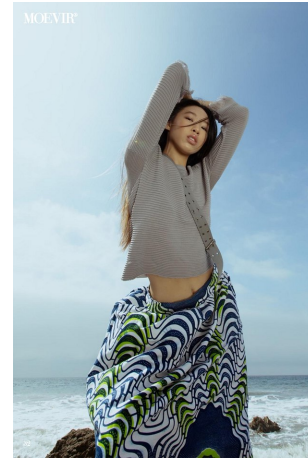

Maureen Tang   Height 5'9" | 175cm   Bust 32" | 81cm   Waist 25" | 63cm   Hips 35" | 89cm
Dress 2 US | 32 EU   Shoe 8.5 US | 39.5 EU   Hair Black   Eyes Brown