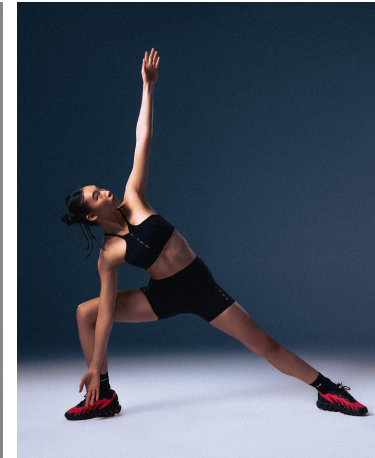

Maureen Tang Height 5'9" | 175cm Bust 32" | 81cm Waist 25" | 63cm Hips 35" | 89cm
 Dress 2 US | 32 EU Shoe 8.5 US | 39.5 EU Hair Black Eyes Brown

Maureen Tang Height 5'9" | 175cm Bust 32" | 81cm Waist 25" | 63cm Hips 35" | 89cm
 Dress 2 US | 32 EU Shoe 8.5 US | 39.5 EU Hair Black Eyes Brown