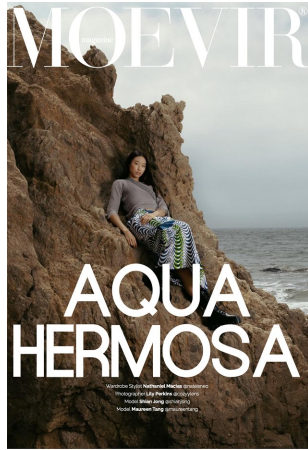

Maureen Tang   Height 5'9" | 175cm   Bust 32" | 81cm   Waist 25" | 63cm   Hips 35" | 89cm
Dress 2 US | 32 EU   Shoe 8.5 US | 39.5 EU   Hair Black   Eyes Brown

Maureen Tang   Height 5'9" | 175cm   Bust 32" | 81cm   Waist 25" | 63cm   Hips 35" | 89cm
Dress 2 US | 32 EU   Shoe 8.5 US | 39.5 EU   Hair Black   Eyes Brown