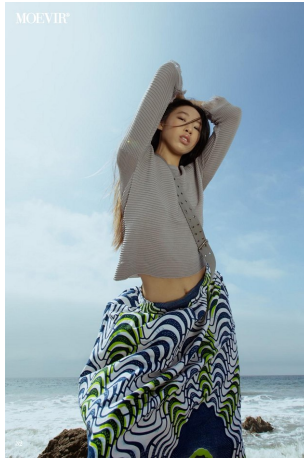

Maureen Tang Height 5'9" | 175cm Bust 32" | 81cm Waist 25" | 63cm Hips 35" | 89cm
 Dress 2 US | 32 EU Shoe 8.5 US | 39.5 EU Hair Black Eyes Brown

Maureen Tang Height 5'9" | 175cm Bust 32" | 81cm Waist 25" | 63cm Hips 35" | 89cm
 Dress 2 US | 32 EU Shoe 8.5 US | 39.5 EU Hair Black Eyes Brown