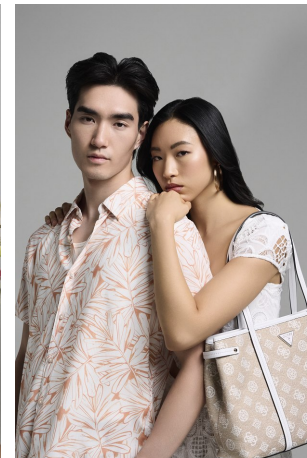

Maureen Tang   Height 5'9" | 175cm   Bust 32" | 81cm   Waist 25" | 63cm   Hips 35" | 89cm  
Dress 2 US | 32 EU   Shoe 8.5 US | 39.5 EU   Hair Black   Eyes Brown

Maureen Tang    Height 5'9" | 175cm    Bust 32" | 81cm    Waist 25" | 63cm    Hips 35" | 89cm  
 Dress 2 US | 32 EU    Shoe 8.5 US | 39.5 EU    Hair Black    Eyes Brown

**CGM**  
CAROLINE GLEASON  
MANAGEMENT

Maureen Tang Height 5'9" | 175cm Bust 32" | 81cm Waist 25" | 63cm Hips 35" | 89cm  
 Dress 2 US | 32 EU Shoe 8.5 US | 39.5 EU Hair Black Eyes Brown

Maureen Tang   Height 5'9" | 175cm   Bust 32" | 81cm   Waist 25" | 63cm   Hips 35" | 89cm  
Dress 2 US | 32 EU   Shoe 8.5 US | 39.5 EU   Hair Black   Eyes Brown