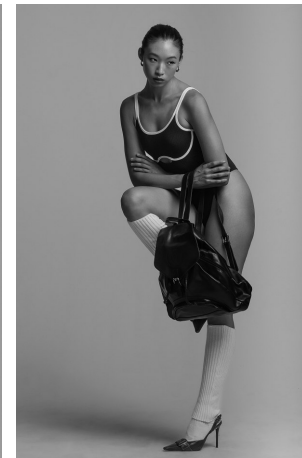

Maureen Tang Height 5'9" | 175cm Bust 32" | 81cm Waist 25" | 63cm Hips 35" | 89cm
 Dress 2 US | 32 EU Shoe 8.5 US | 39.5 EU Hair Black Eyes Brown

Maureen Tang Height 5'9" | 175cm Bust 32" | 81cm Waist 25" | 63cm Hips 35" | 89cm
 Dress 2 US | 32 EU Shoe 8.5 US | 39.5 EU Hair Black Eyes Brown