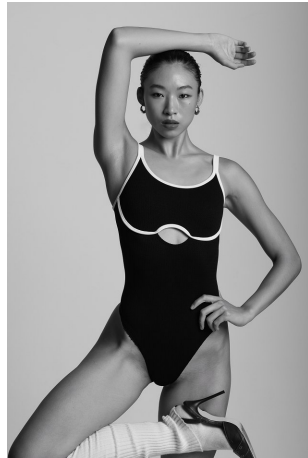

Maureen Tang   Height 5'9" | 175cm   Bust 32" | 81cm   Waist 25" | 63cm   Hips 35" | 89cm  
Dress 2 US | 32 EU   Shoe 8.5 US | 39.5 EU   Hair Black   Eyes Brown

Maureen Tang    Height 5'9" | 175cm    Bust 32" | 81cm    Waist 25" | 63cm    Hips 35" | 89cm  
 Dress 2 US | 32 EU    Shoe 8.5 US | 39.5 EU    Hair Black    Eyes Brown

**CGM**  
CAROLINE GLEASON  
MANAGEMENT

Maureen Tang Height 5'9" | 175cm Bust 32" | 81cm Waist 25" | 63cm Hips 35" | 89cm  
 Dress 2 US | 32 EU Shoe 8.5 US | 39.5 EU Hair Black Eyes Brown

Maureen Tang   Height 5'9" | 175cm   Bust 32" | 81cm   Waist 25" | 63cm   Hips 35" | 89cm  
Dress 2 US | 32 EU   Shoe 8.5 US | 39.5 EU   Hair Black   Eyes Brown