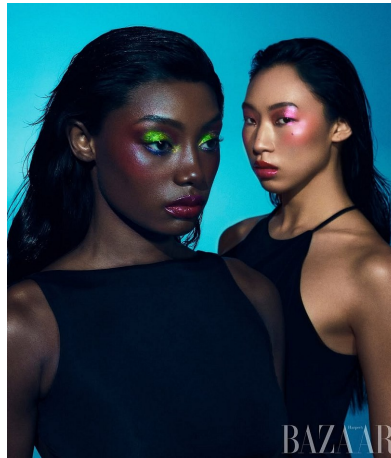

Maureen Tang Height 5'9" | 175cm Bust 32" | 81cm Waist 25" | 63cm Hips 35" | 89cm
 Dress 2 US | 32 EU Shoe 8.5 US | 39.5 EU Hair Black Eyes Brown

Maureen Tang Height 5'9" | 175cm Bust 32" | 81cm Waist 25" | 63cm Hips 35" | 89cm
 Dress 2 US | 32 EU Shoe 8.5 US | 39.5 EU Hair Black Eyes Brown