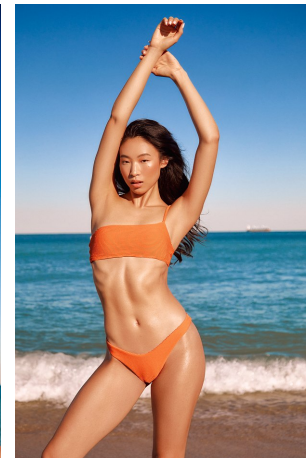

Maureen Tang Height 5'9" | 175cm Bust 32" | 81cm Waist 25" | 63cm Hips 35" | 89cm
 Dress 2 US | 32 EU Shoe 8.5 US | 39.5 EU Hair Black Eyes Brown

Maureen Tang Height 5'9" | 175cm Bust 32" | 81cm Waist 25" | 63cm Hips 35" | 89cm
 Dress 2 US | 32 EU Shoe 8.5 US | 39.5 EU Hair Black Eyes Brown