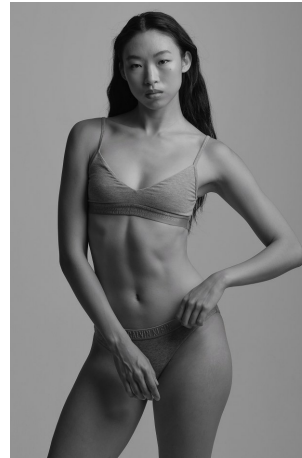

Maureen Tang Height 5'9" | 175cm Bust 32" | 81cm Waist 25" | 63cm Hips 35" | 89cm
 Dress 2 US | 32 EU Shoe 8.5 US | 39.5 EU Hair Black Eyes Brown

Maureen Tang Height 5'9" | 175cm Bust 32" | 81cm Waist 25" | 63cm Hips 35" | 89cm
 Dress 2 US | 32 EU Shoe 8.5 US | 39.5 EU Hair Black Eyes Brown