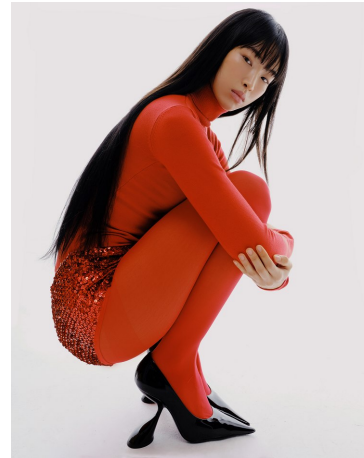

Maureen Tang   Height 5'9" | 175cm   Bust 32" | 81cm   Waist 25" | 63cm   Hips 35" | 89cm  
Dress 2 US | 32 EU   Shoe 8.5 US | 39.5 EU   Hair Black   Eyes Brown

Maureen Tang    Height 5'9" | 175cm    Bust 32" | 81cm    Waist 25" | 63cm    Hips 35" | 89cm  
 Dress 2 US | 32 EU    Shoe 8.5 US | 39.5 EU    Hair Black    Eyes Brown

**CGM**  
CAROLINE GLEASON  
MANAGEMENT

Maureen Tang Height 5'9" | 175cm Bust 32" | 81cm Waist 25" | 63cm Hips 35" | 89cm  
 Dress 2 US | 32 EU Shoe 8.5 US | 39.5 EU Hair Black Eyes Brown

Maureen Tang   Height 5'9" | 175cm   Bust 32" | 81cm   Waist 25" | 63cm   Hips 35" | 89cm  
Dress 2 US | 32 EU   Shoe 8.5 US | 39.5 EU   Hair Black   Eyes Brown