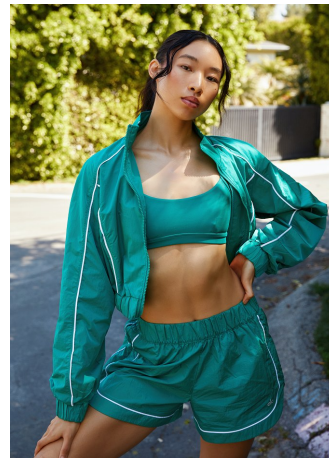

Maureen Tang   Height 5'9" | 175cm   Bust 32" | 81cm   Waist 25" | 63cm   Hips 35" | 89cm
Dress 2 US | 32 EU   Shoe 8.5 US | 39.5 EU   Hair Black   Eyes Brown