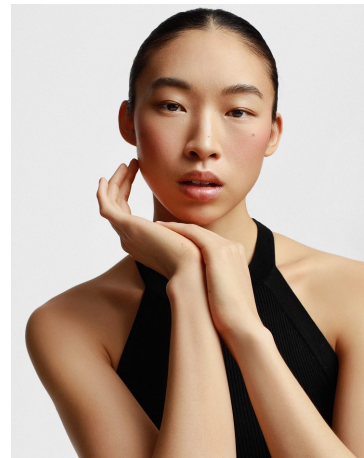

Maureen Tang   Height 5'9" | 175cm   Bust 32" | 81cm   Waist 25" | 63cm   Hips 35" | 89cm
Dress 2 US | 32 EU   Shoe 8.5 US | 39.5 EU   Hair Black   Eyes Brown