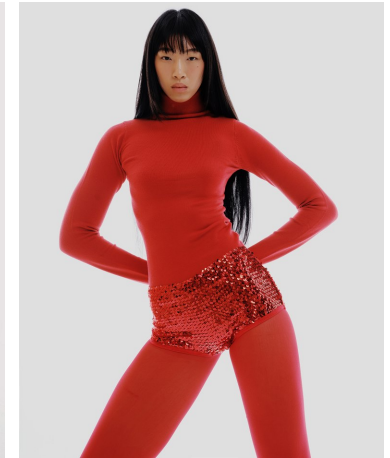

Maureen Tang    Height 5'9" | 175cm    Bust 32" | 81cm    Waist 25" | 63cm    Hips 35" | 89cm  
 Dress 2 US | 32 EU    Shoe 8.5 US | 39.5 EU    Hair Black    Eyes Brown

Maureen Tang Height 5'9" | 175cm Bust 32" | 81cm Waist 25" | 63cm Hips 35" | 89cm  
Dress 2 US | 32 EU Shoe 8.5 US | 39.5 EU Hair Black Eyes Brown

**CGM**  
CAROLINE GLEASON  
MANAGEMENT

Maureen Tang Height 5'9" | 175cm Bust 32" | 81cm Waist 25" | 63cm Hips 35" | 89cm  
 Dress 2 US | 32 EU Shoe 8.5 US | 39.5 EU Hair Black Eyes Brown

Maureen Tang   Height 5'9" | 175cm   Bust 32" | 81cm   Waist 25" | 63cm   Hips 35" | 89cm  
Dress 2 US | 32 EU   Shoe 8.5 US | 39.5 EU   Hair Black   Eyes Brown