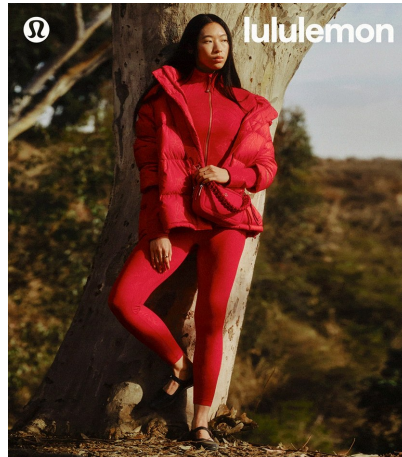

Maureen Tang    Height 5'9" | 175cm    Bust 32" | 81cm    Waist 25" | 63cm    Hips 35" | 89cm  
 Dress 2 US | 32 EU    Shoe 8.5 US | 39.5 EU    Hair Black    Eyes Brown

Maureen Tang Height 5'9" | 175cm Bust 32" | 81cm Waist 25" | 63cm Hips 35" | 89cm  
Dress 2 US | 32 EU Shoe 8.5 US | 39.5 EU Hair Black Eyes Brown

**CGM**  
CAROLINE GLEASON  
MANAGEMENT

Maureen Tang Height 5'9" | 175cm Bust 32" | 81cm Waist 25" | 63cm Hips 35" | 89cm  
 Dress 2 US | 32 EU Shoe 8.5 US | 39.5 EU Hair Black Eyes Brown

Maureen Tang   Height 5'9" | 175cm   Bust 32" | 81cm   Waist 25" | 63cm   Hips 35" | 89cm  
Dress 2 US | 32 EU   Shoe 8.5 US | 39.5 EU   Hair Black   Eyes Brown