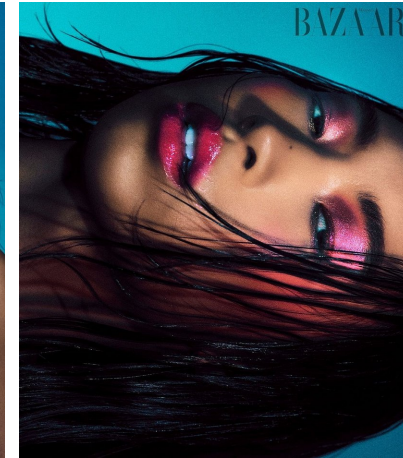

Maureen Tang    Height 5'9" | 175cm    Bust 32" | 81cm    Waist 25" | 63cm    Hips 35" | 89cm  
 Dress 2 US | 32 EU    Shoe 8.5 US | 39.5 EU    Hair Black    Eyes Brown

Maureen Tang Height 5'9" | 175cm Bust 32" | 81cm Waist 25" | 63cm Hips 35" | 89cm  
Dress 2 US | 32 EU Shoe 8.5 US | 39.5 EU Hair Black Eyes Brown

**CGM**  
CAROLINE GLEASON  
MANAGEMENT

Maureen Tang Height 5'9" | 175cm Bust 32" | 81cm Waist 25" | 63cm Hips 35" | 89cm  
 Dress 2 US | 32 EU Shoe 8.5 US | 39.5 EU Hair Black Eyes Brown

Maureen Tang   Height 5'9" | 175cm   Bust 32" | 81cm   Waist 25" | 63cm   Hips 35" | 89cm  
Dress 2 US | 32 EU   Shoe 8.5 US | 39.5 EU   Hair Black   Eyes Brown