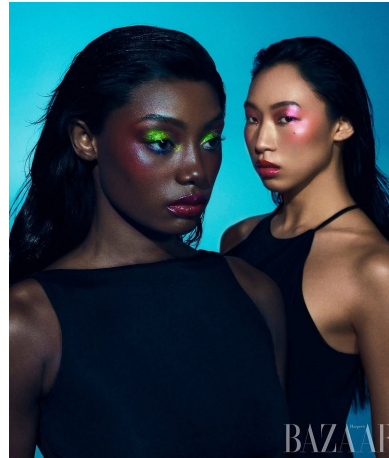

Maureen Tang    Height 5'9" | 175cm    Bust 32" | 81cm    Waist 25" | 63cm    Hips 35" | 89cm  
 Dress 2 US | 32 EU    Shoe 8.5 US | 39.5 EU    Hair Black    Eyes Brown

Maureen Tang Height 5'9" | 175cm Bust 32" | 81cm Waist 25" | 63cm Hips 35" | 89cm  
Dress 2 US | 32 EU Shoe 8.5 US | 39.5 EU Hair Black Eyes Brown

**CGM**  
CAROLINE GLEASON  
MANAGEMENT

Maureen Tang Height 5'9" | 175cm Bust 32" | 81cm Waist 25" | 63cm Hips 35" | 89cm  
 Dress 2 US | 32 EU Shoe 8.5 US | 39.5 EU Hair Black Eyes Brown

Maureen Tang   Height 5'9" | 175cm   Bust 32" | 81cm   Waist 25" | 63cm   Hips 35" | 89cm  
Dress 2 US | 32 EU   Shoe 8.5 US | 39.5 EU   Hair Black   Eyes Brown