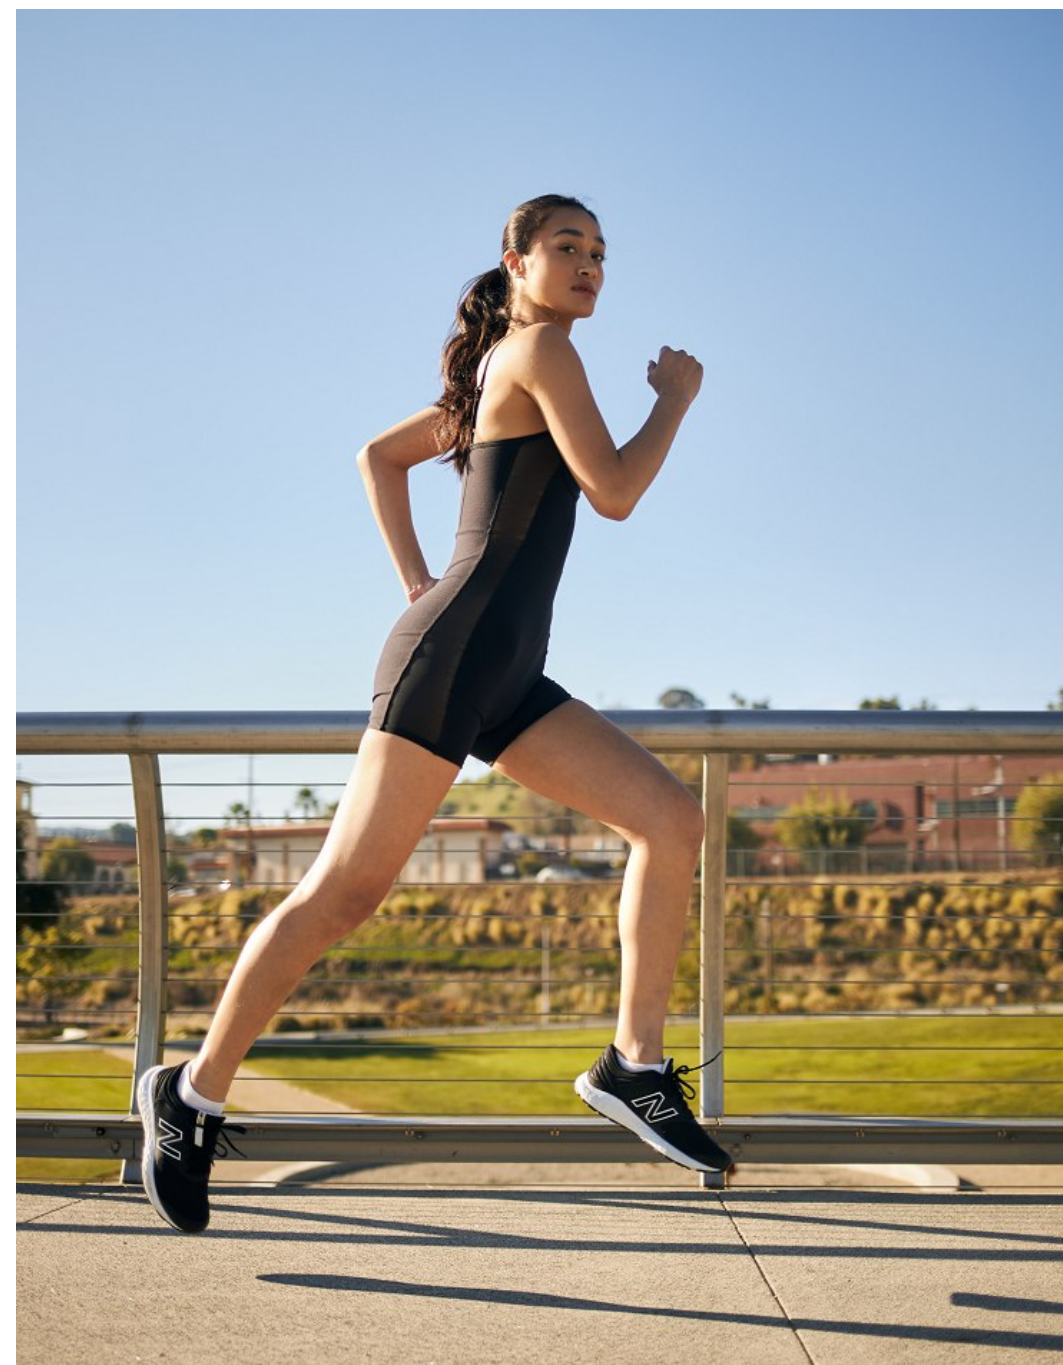

Carmen Sienna Saumell   Height 5'10" | 178cm   Bust 32" | 81cm   Waist 26" | 66cm   Hips 35" | 89cm
Dress 2-4 US | 32-34 EU   Shoe 9 US | 40 EU   Hair Dark Brown   Eyes Brown

Carmen Sienna Saumell   Height 5'10" | 178cm   Bust 32" | 81cm   Waist 26" | 66cm   Hips 35" | 89cm
Dress 2-4 US | 32-34 EU   Shoe 9 US | 40 EU   Hair Dark Brown   Eyes Brown