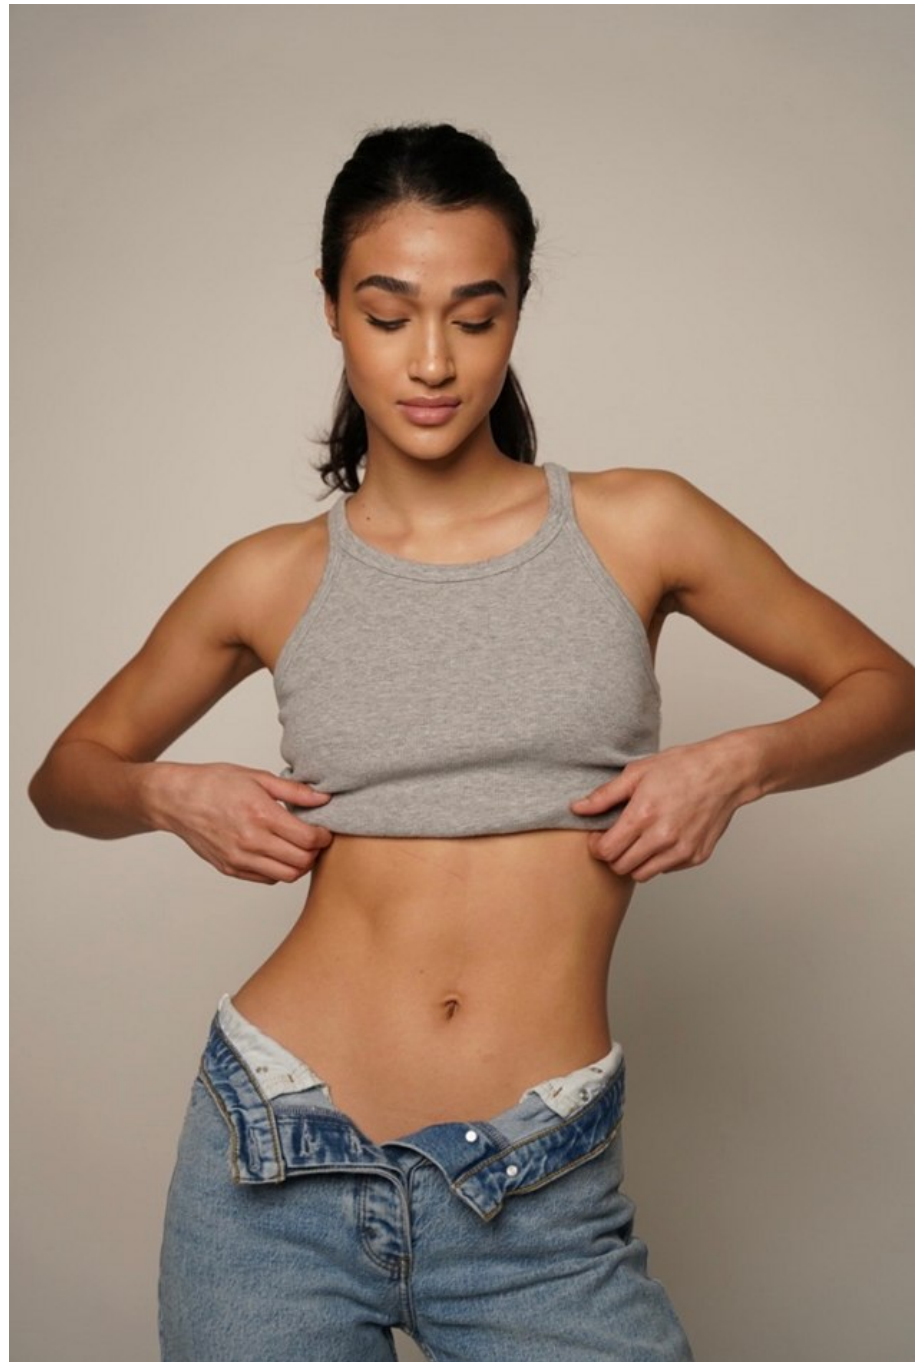

Carmen Sienna Saumell   Height 5'10" | 178cm   Bust 32" | 81cm   Waist 26" | 66cm   Hips 35" | 89cm
Dress 2-4 US | 32-34 EU   Shoe 9 US | 40 EU   Hair Dark Brown   Eyes Brown