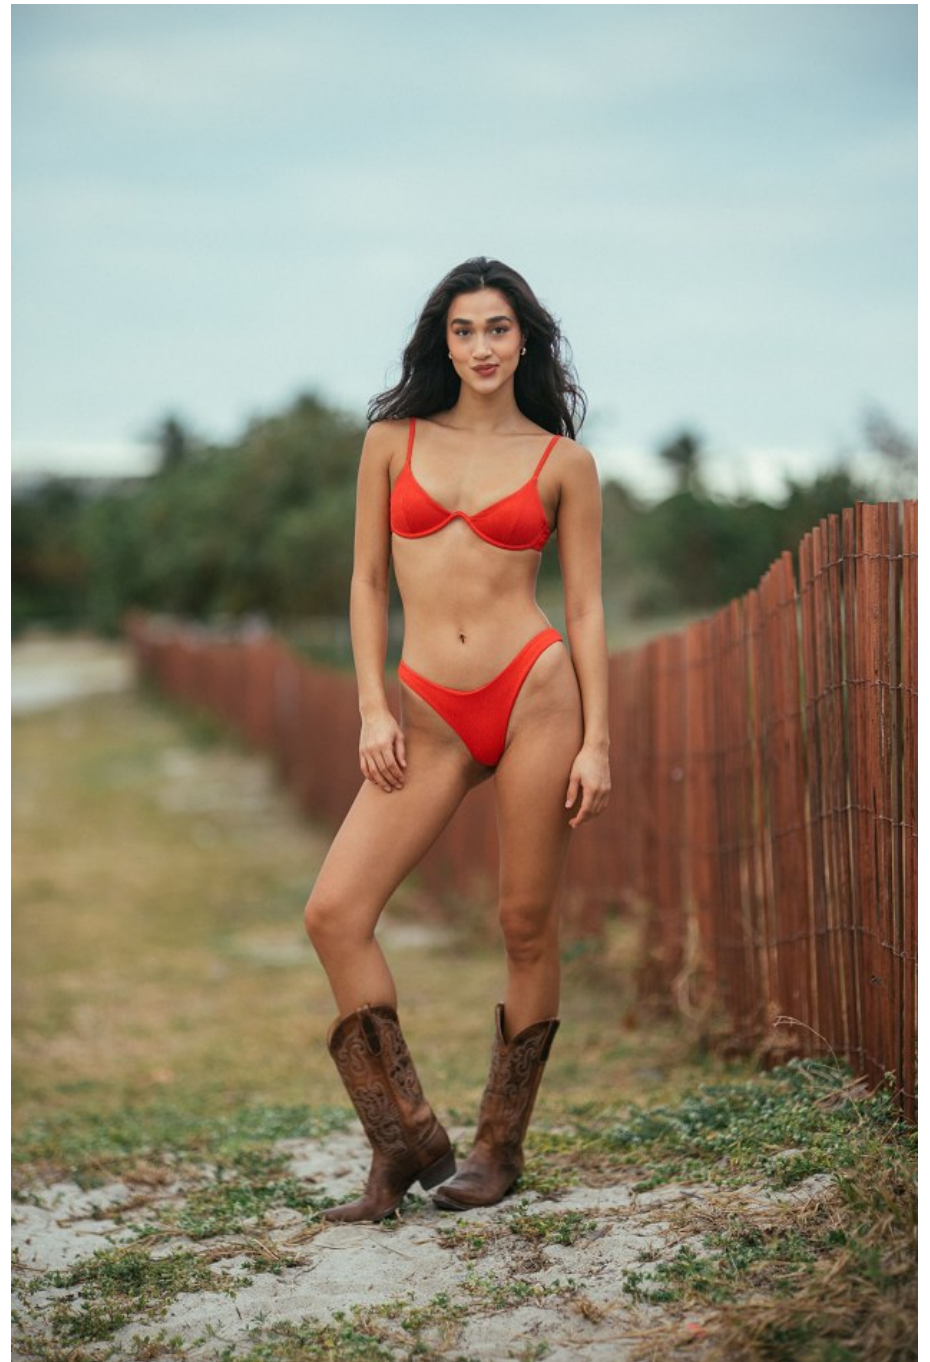

Carmen Sienna Saumell   Height 5'10" | 178cm   Bust 32" | 81cm   Waist 26" | 66cm   Hips 35" | 89cm
Dress 2-4 US | 32-34 EU   Shoe 9 US | 40 EU   Hair Dark Brown   Eyes Brown