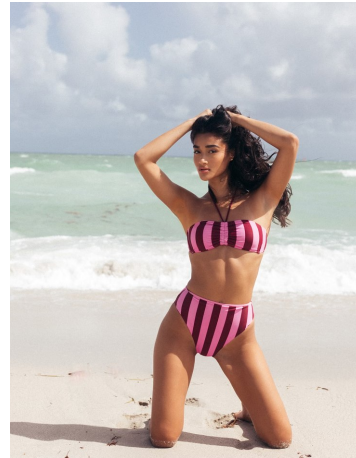

Carmen Sienna Saumell Height 5'10" | 178cm Bust 32" | 81cm Waist 26" | 66cm Hips 35" | 89cm
Dress 2-4 US | 32-34 EU Shoe 9 US | 40 EU Hair Dark Brown Eyes Brown

Carmen Sienna Saumell Height 5'10" | 178cm Bust 32" | 81cm Waist 26" | 66cm Hips 35" | 89cm
Dress 2-4 US | 32-34 EU Shoe 9 US | 40 EU Hair Dark Brown Eyes Brown