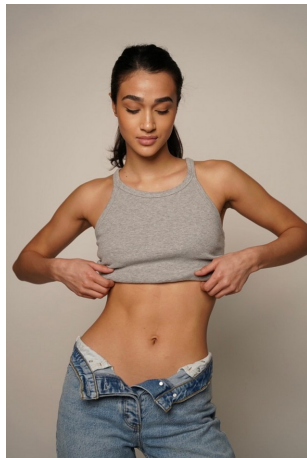

Carmen Sienna Saumell Height 5'10" | 178cm Bust 32" | 81cm Waist 26" | 66cm Hips 35" | 89cm
Dress 2-4 US | 32-34 EU Shoe 9 US | 40 EU Hair Dark Brown Eyes Brown

Carmen Sienna Saumell Height 5'10" | 178cm Bust 32" | 81cm Waist 26" | 66cm Hips 35" | 89cm
Dress 2-4 US | 32-34 EU Shoe 9 US | 40 EU Hair Dark Brown Eyes Brown