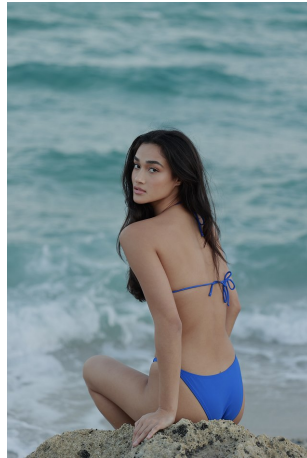

Carmen Sienna Saumell Height 5'10" | 178cm Bust 32" | 81cm Waist 26" | 66cm Hips 35" | 89cm
Dress 2-4 US | 32-34 EU Shoe 9 US | 40 EU Hair Dark Brown Eyes Brown

Carmen Sienna Saumell Height 5'10" | 178cm Bust 32" | 81cm Waist 26" | 66cm Hips 35" | 89cm
Dress 2-4 US | 32-34 EU Shoe 9 US | 40 EU Hair Dark Brown Eyes Brown