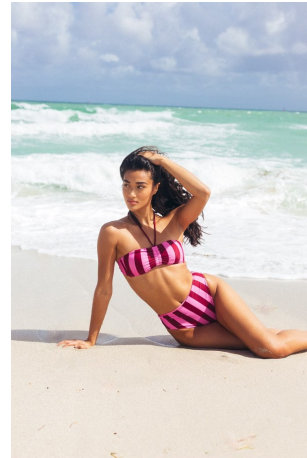

Carmen Sienna Saumell Height 5'10" | 178cm Bust 32" | 81cm Waist 26" | 66cm Hips 35" | 89cm
Dress 2-4 US | 32-34 EU Shoe 9 US | 40 EU Hair Dark Brown Eyes Brown

Carmen Sienna Saumell Height 5'10" | 178cm Bust 32" | 81cm Waist 26" | 66cm Hips 35" | 89cm
Dress 2-4 US | 32-34 EU Shoe 9 US | 40 EU Hair Dark Brown Eyes Brown