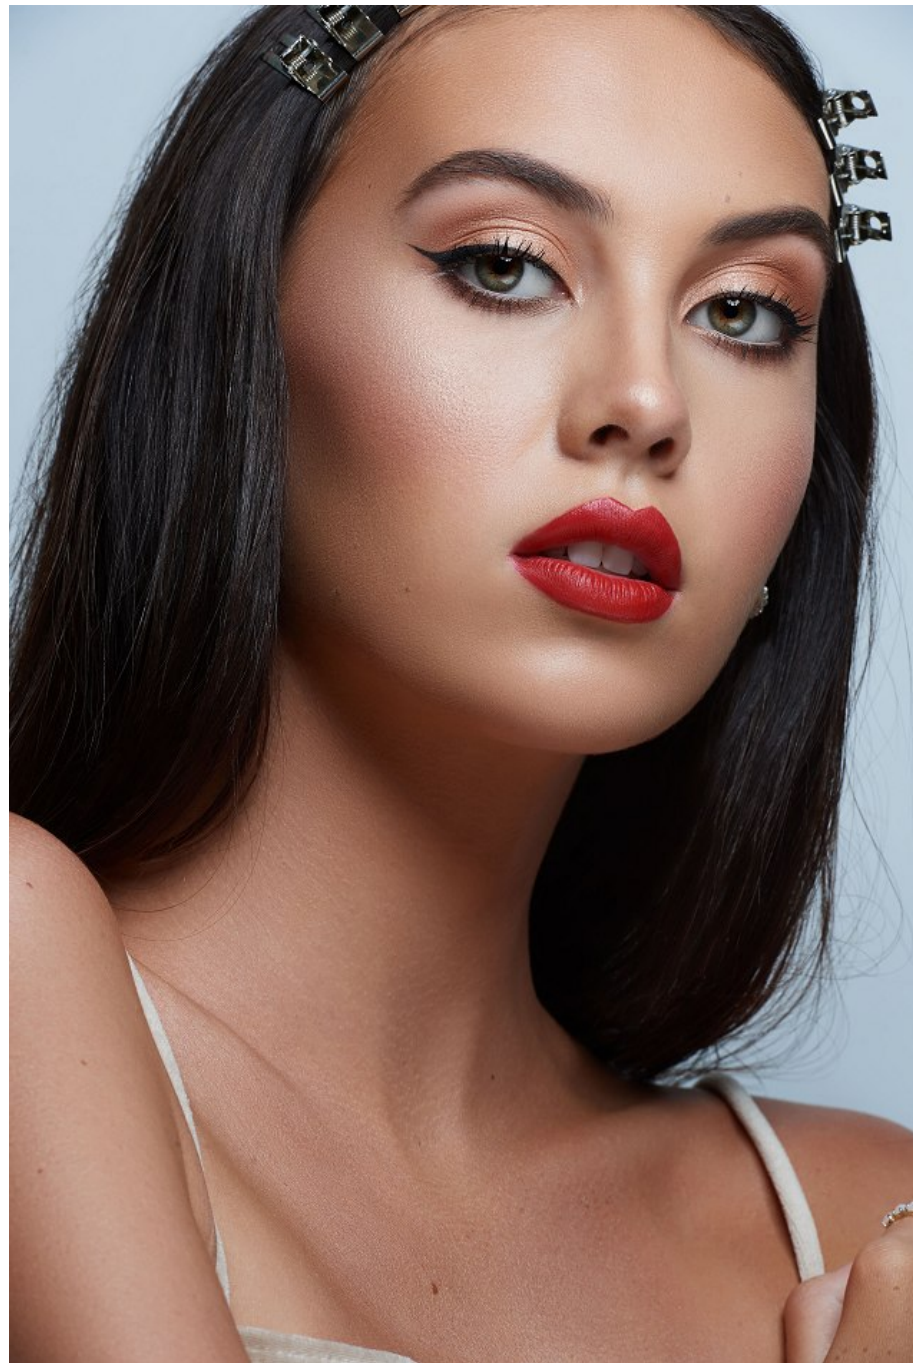

Claudia Freeman   Height 5'9" | 175cm   Bust 34" | 86cm   Waist 24" | 61cm   Hips 35" | 89cm
Dress 2 US | 32 EU   Shoe 9 US | 40 EU   Hair Brown   Eyes Green