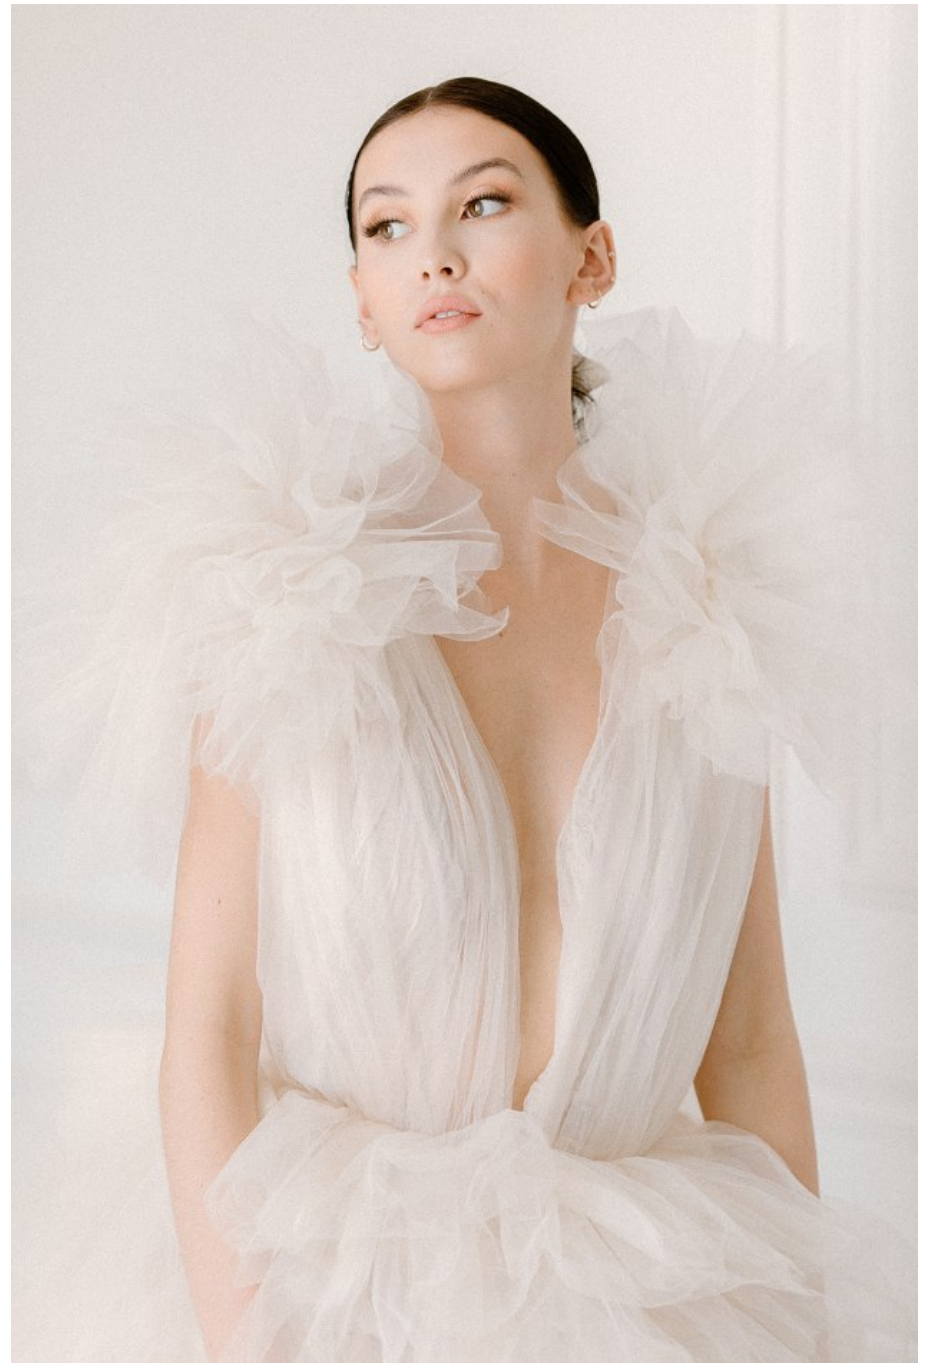

Claudia Freeman   Height 5'9" | 175cm   Bust 34" | 86cm   Waist 24" | 61cm   Hips 35" | 89cm
Dress 2 US | 32 EU   Shoe 9 US | 40 EU   Hair Brown   Eyes Green