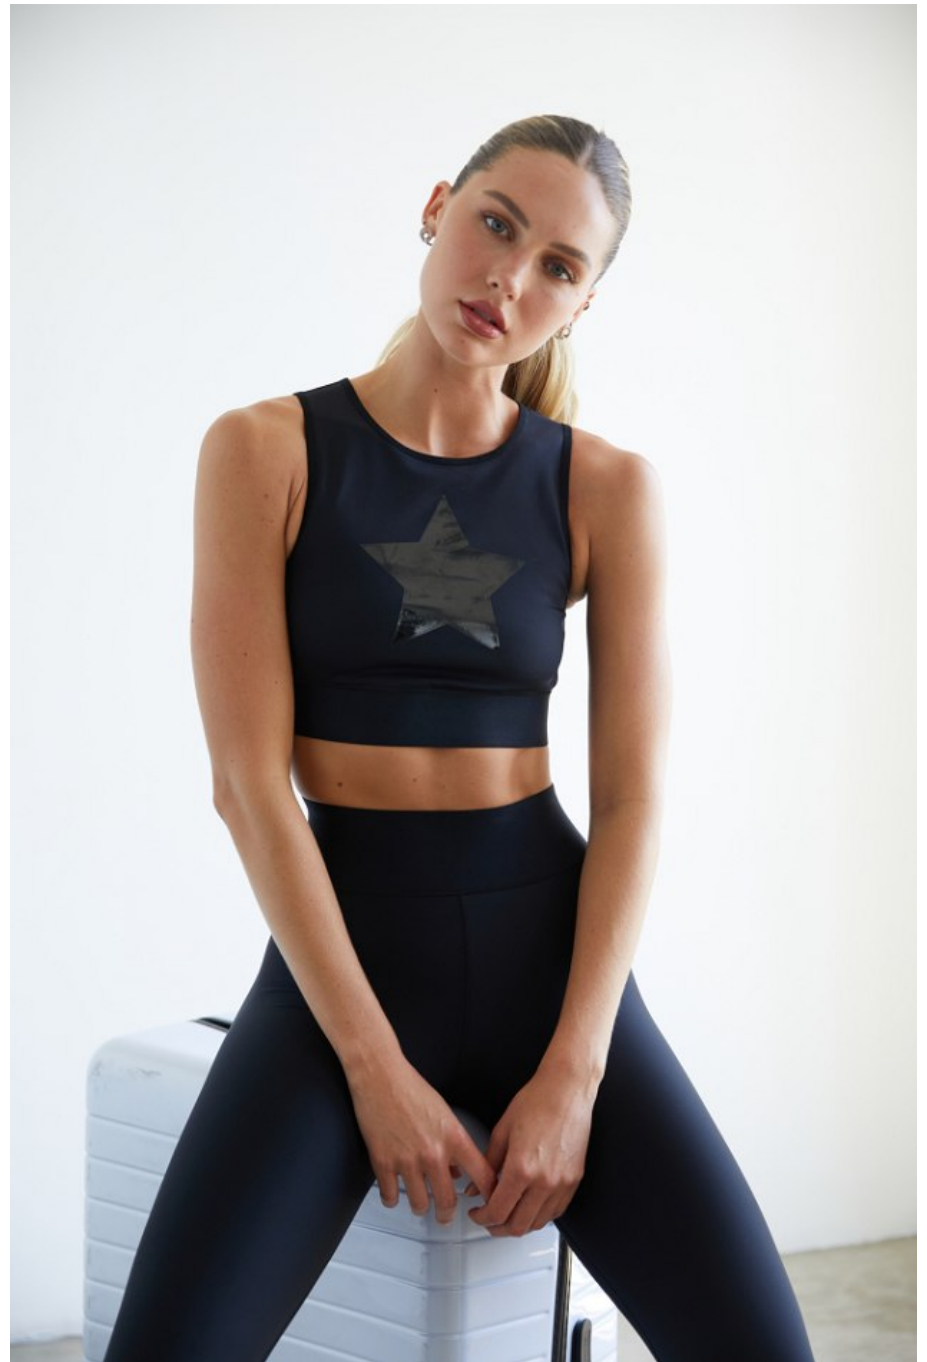

Sarah Wohl Height 5'10" | 178cm Bust 32" | 81cm Waist 25" | 64cm Hips 36" | 91cm
Dress 2-4 US | 32-34 EU Shoe 10 US | 41 EU Hair Brown Eyes Blue