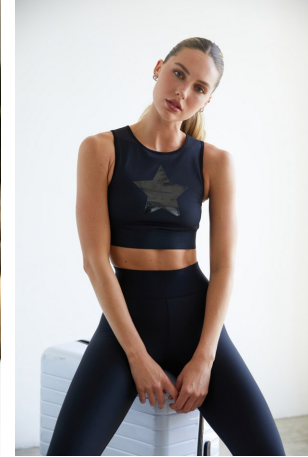

Sarah Wohl Height 5'10" | 178cm Bust 32" | 81cm Waist 25" | 64cm Hips 36" | 91cm  
Dress 2-4 US | 32-34 EU Shoe 10 US | 41 EU Hair Brown Eyes Blue

Sarah Wohl Height 5'10" | 178cm Bust 32" | 81cm Waist 25" | 64cm Hips 36" | 91cm  
Dress 2-4 US | 32-34 EU Shoe 10 US | 41 EU Hair Brown Eyes Blue