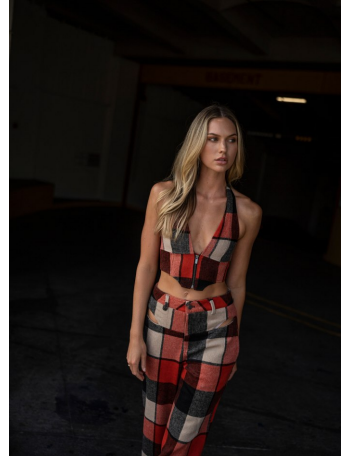

Sarah Wohl Height 5'10" | 178cm Bust 32" | 81cm Waist 25" | 64cm Hips 36" | 91cm  
Dress 2-4 US | 32-34 EU Shoe 10 US | 41 EU Hair Brown Eyes Blue

Sarah Wohl Height 5'10" | 178cm Bust 32" | 81cm Waist 25" | 64cm Hips 36" | 91cm  
Dress 2-4 US | 32-34 EU Shoe 10 US | 41 EU Hair Brown Eyes Blue