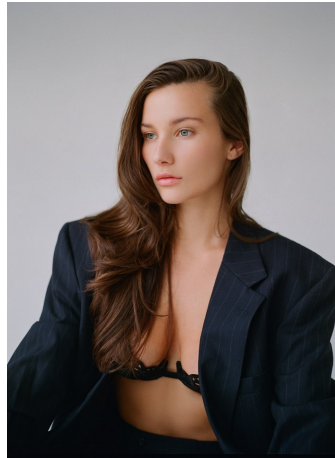

Mel Randel Height 5'9" | 175cm Bust 34" | 86cm Waist 26" | 66cm Hips 35" | 89cm
Dress 4 US | 34 EU Shoe 9 US | 40 EU Hair Brown Eyes Grey | Blue

Mel Randel Height 5'9" | 175cm Bust 34" | 86cm Waist 26" | 66cm Hips 35" | 89cm
Dress 4 US | 34 EU Shoe 9 US | 40 EU Hair Brown Eyes Grey | Blue

Mel Randel Height 5'9" | 175cm Bust 34" | 86cm Waist 26" | 66cm Hips 35" | 89cm
Dress 4 US | 34 EU Shoe 9 US | 40 EU Hair Brown Eyes Grey | Blue