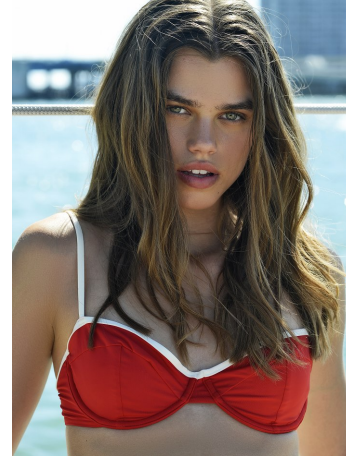

Cydney Weber Height 5'9" | 175cm Bust 32" | 81cm Waist 24" | 61cm Hips 35" | 89cm
Dress 2 US | 32 EU Shoe 7.5 US | 38.5 EU Hair Brown Eyes Hazel

Cydney Weber Height 5'9" | 175cm Bust 32" | 81cm Waist 24" | 61cm Hips 35" | 89cm
Dress 2 US | 32 EU Shoe 7.5 US | 38.5 EU Hair Brown Eyes Hazel

Cydney Weber Height 5'9" | 175cm Bust 32" | 81cm Waist 24" | 61cm Hips 35" | 89cm
Dress 2 US | 32 EU Shoe 7.5 US | 38.5 EU Hair Brown Eyes Hazel