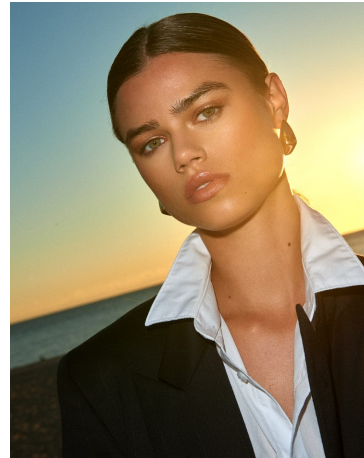

Cydney Weber Height 5'9" | 175cm Bust 32" | 81cm Waist 24" | 61cm Hips 35" | 89cm
Dress 2 US | 32 EU Shoe 7.5 US | 38.5 EU Hair Brown Eyes Hazel

Cydney Weber Height 5'9" | 175cm Bust 32" | 81cm Waist 24" | 61cm Hips 35" | 89cm
Dress 2 US | 32 EU Shoe 7.5 US | 38.5 EU Hair Brown Eyes Hazel