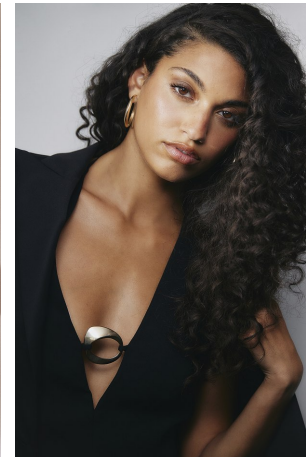

Elly Steffen Height 5'7.5" | 171cm Bust 34" | 86cm Waist 25" | 63cm Hips 34.5" | 87cm  
Dress 2 US | 32 EU Shoe 7.5 US | 38.5 EU Hair Brown Eyes Brown

Elly Steffen Height 5'7.5" | 171cm Bust 34" | 86cm Waist 25" | 63cm Hips 34.5" | 87cm  
Dress 2 US | 32 EU Shoe 7.5 US | 38.5 EU Hair Brown Eyes Brown