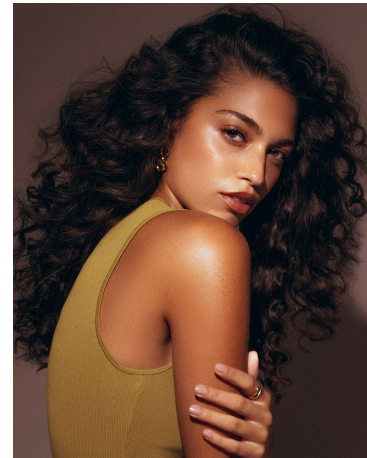

Elly Steffen Height 5'7.5" | 171cm Bust 34" | 86cm Waist 25" | 63cm Hips 34.5" | 87cm
Dress 2 US | 32 EU Shoe 7.5 US | 38.5 EU Hair Brown Eyes Brown