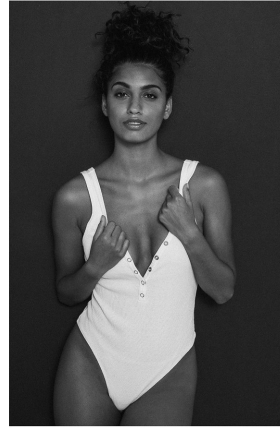

Elly Steffen Height 5'7.5" | 171cm Bust 34" | 86cm Waist 25" | 63cm Hips 34.5" | 87cm  
Dress 2 US | 32 EU Shoe 7.5 US | 38.5 EU Hair Brown Eyes Brown

Elly Steffen Height 5'7.5" | 171cm Bust 34" | 86cm Waist 25" | 63cm Hips 34.5" | 87cm  
Dress 2 US | 32 EU Shoe 7.5 US | 38.5 EU Hair Brown Eyes Brown