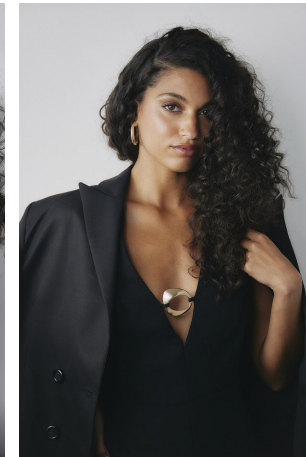

Elly Steffen Height 5'7.5" | 171cm Bust 34" | 86cm Waist 25" | 63cm Hips 34.5" | 87cm  
Dress 2 US | 32 EU Shoe 7.5 US | 38.5 EU Hair Brown Eyes Brown

Elly Steffen Height 5'7.5" | 171cm Bust 34" | 86cm Waist 25" | 63cm Hips 34.5" | 87cm  
Dress 2 US | 32 EU Shoe 7.5 US | 38.5 EU Hair Brown Eyes Brown