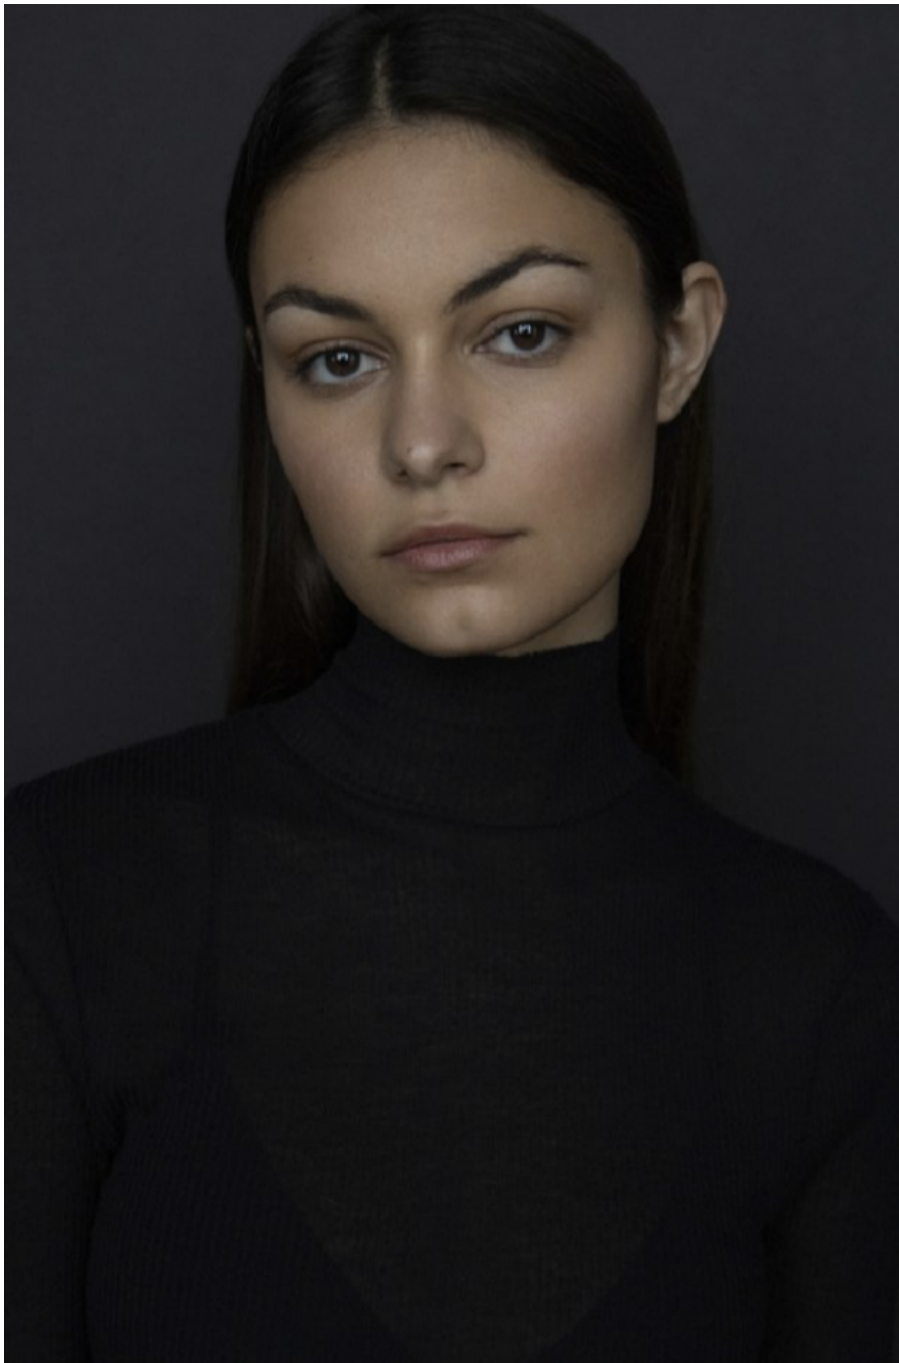

Ellise Limle   Height 5'9" | 175cm   Bust 34" | 86cm   Waist 24" | 61cm   Hips 36" | 92cm
Dress 2 US | 32 EU   Shoe 9 US | 40 EU   Hair Brown   Eyes Brown

Ellise Limle Height 5'9" | 175cm Bust 34" | 86cm Waist 24" | 61cm Hips 36" | 92cm
Dress 2 US | 32 EU Shoe 9 US | 40 EU Hair Brown Eyes Brown