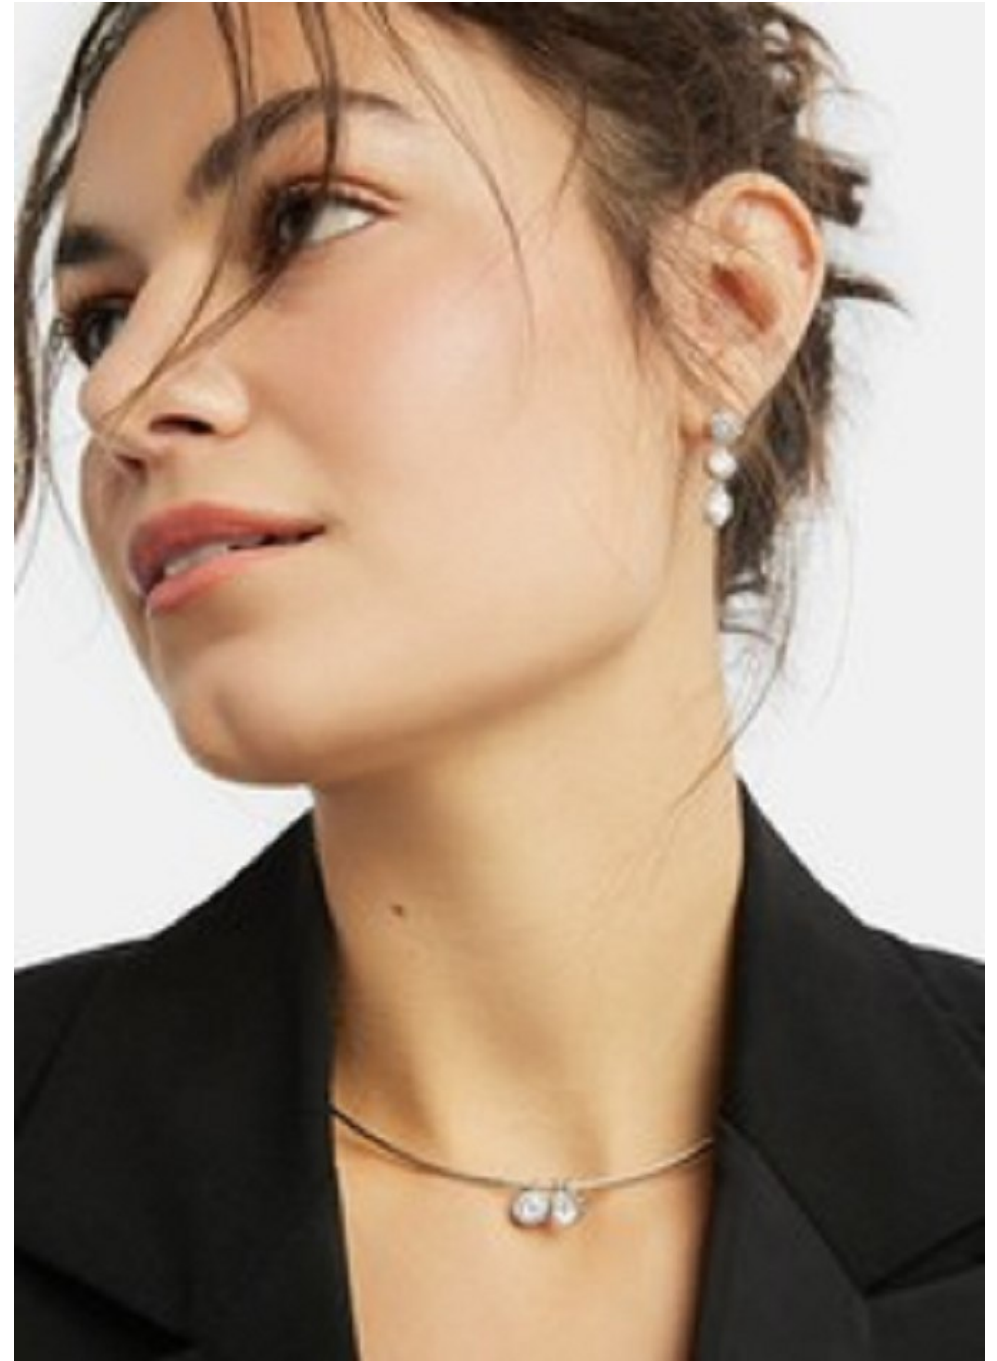

Ellise Limle   Height 5'9" | 175cm   Bust 34" | 86cm   Waist 24" | 61cm   Hips 36" | 92cm
Dress 2 US | 32 EU   Shoe 9 US | 40 EU   Hair Brown   Eyes Brown