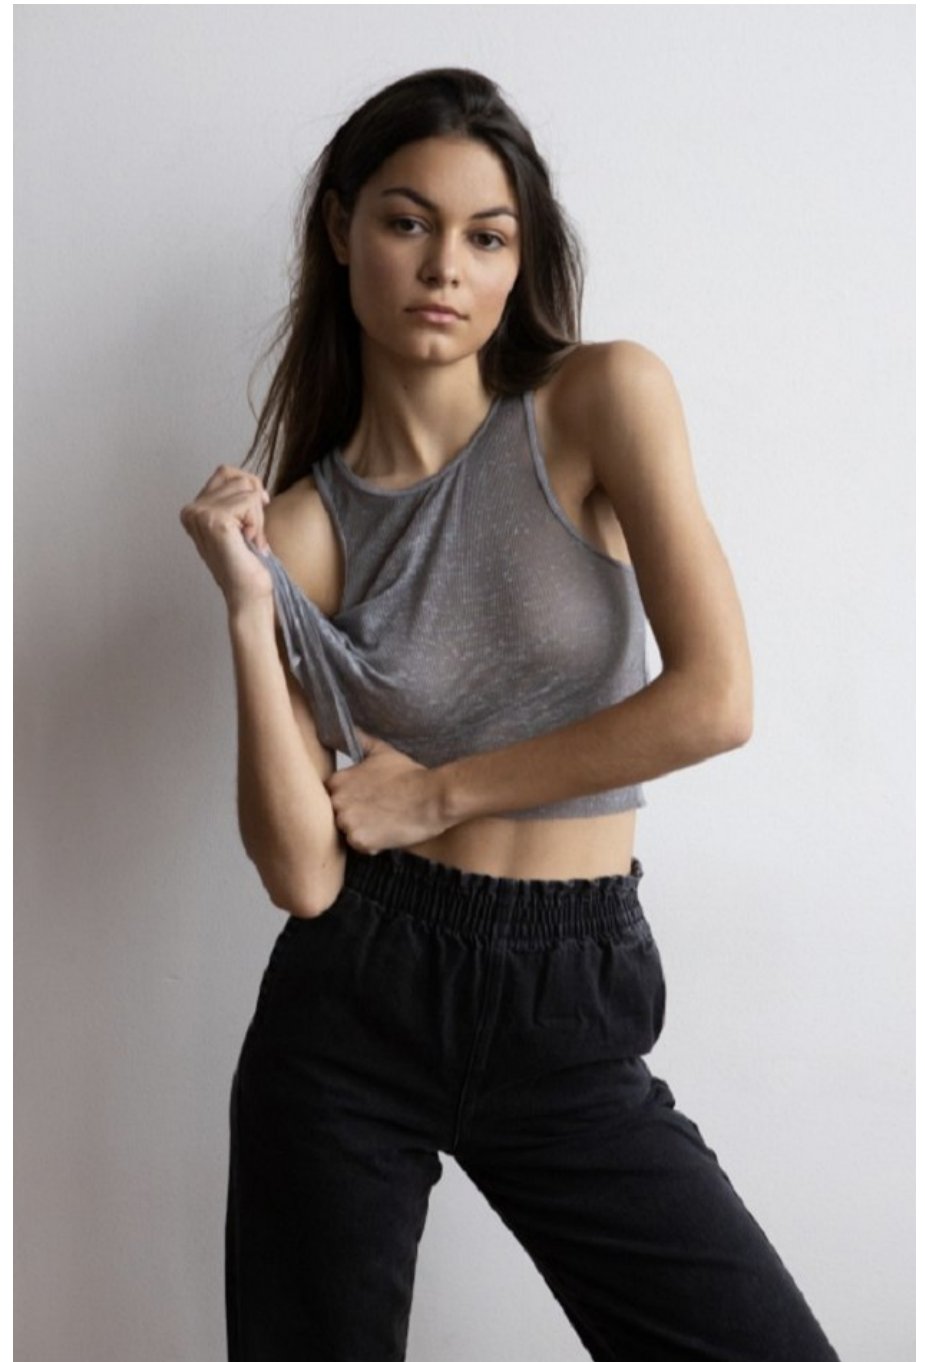

Ellise Limle   Height 5'9" | 175cm   Bust 34" | 86cm   Waist 24" | 61cm   Hips 36" | 92cm
Dress 2 US | 32 EU   Shoe 9 US | 40 EU   Hair Brown   Eyes Brown