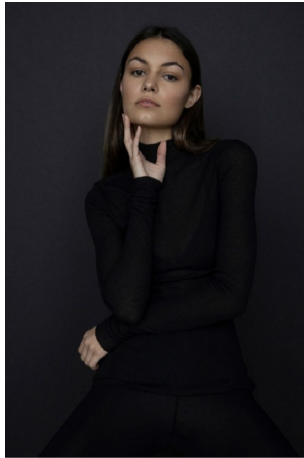

Ellise Limle Height 5'9" | 175cm Bust 34" | 86cm Waist 24" | 61cm Hips 36" | 92cm
Dress 2 US | 32 EU Shoe 9 US | 40 EU Hair Brown Eyes Brown