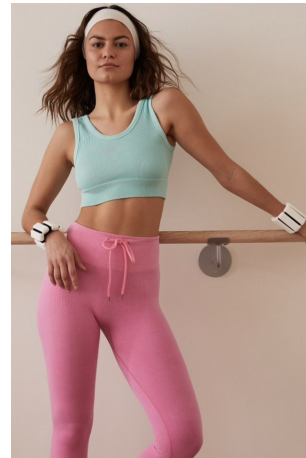

Ellise Limle Height 5'9" | 175cm Bust 34" | 86cm Waist 24" | 61cm Hips 36" | 92cm
Dress 2 US | 32 EU Shoe 9 US | 40 EU Hair Brown Eyes Brown

Ellise Limle Height 5'9" | 175cm Bust 34" | 86cm Waist 24" | 61cm Hips 36" | 92cm
Dress 2 US | 32 EU Shoe 9 US | 40 EU Hair Brown Eyes Brown