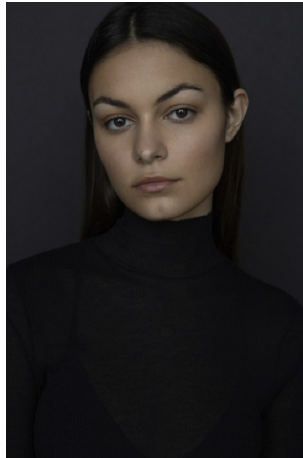

Ellise Limle Height 5'9" | 175cm Bust 34" | 86cm Waist 24" | 61cm Hips 36" | 92cm
Dress 2 US | 32 EU Shoe 9 US | 40 EU Hair Brown Eyes Brown