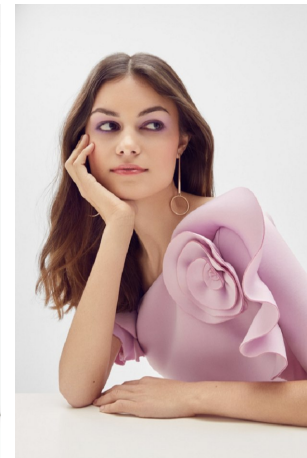

Ellise Limle Height 5'9" | 175cm Bust 34" | 86cm Waist 24" | 61cm Hips 36" | 92cm
Dress 2 US | 32 EU Shoe 9 US | 40 EU Hair Brown Eyes Brown

Ellise Limle Height 5'9" | 175cm Bust 34" | 86cm Waist 24" | 61cm Hips 36" | 92cm
Dress 2 US | 32 EU Shoe 9 US | 40 EU Hair Brown Eyes Brown