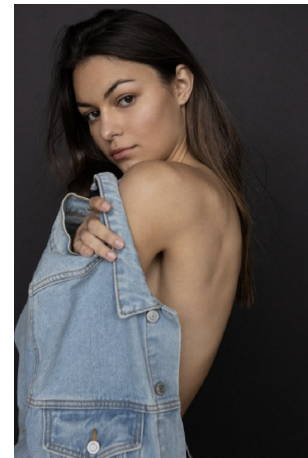

Ellise Limle Height 5'9" | 175cm Bust 34" | 86cm Waist 24" | 61cm Hips 36" | 92cm
Dress 2 US | 32 EU Shoe 9 US | 40 EU Hair Brown Eyes Brown

Ellise Limle Height 5'9" | 175cm Bust 34" | 86cm Waist 24" | 61cm Hips 36" | 92cm
Dress 2 US | 32 EU Shoe 9 US | 40 EU Hair Brown Eyes Brown