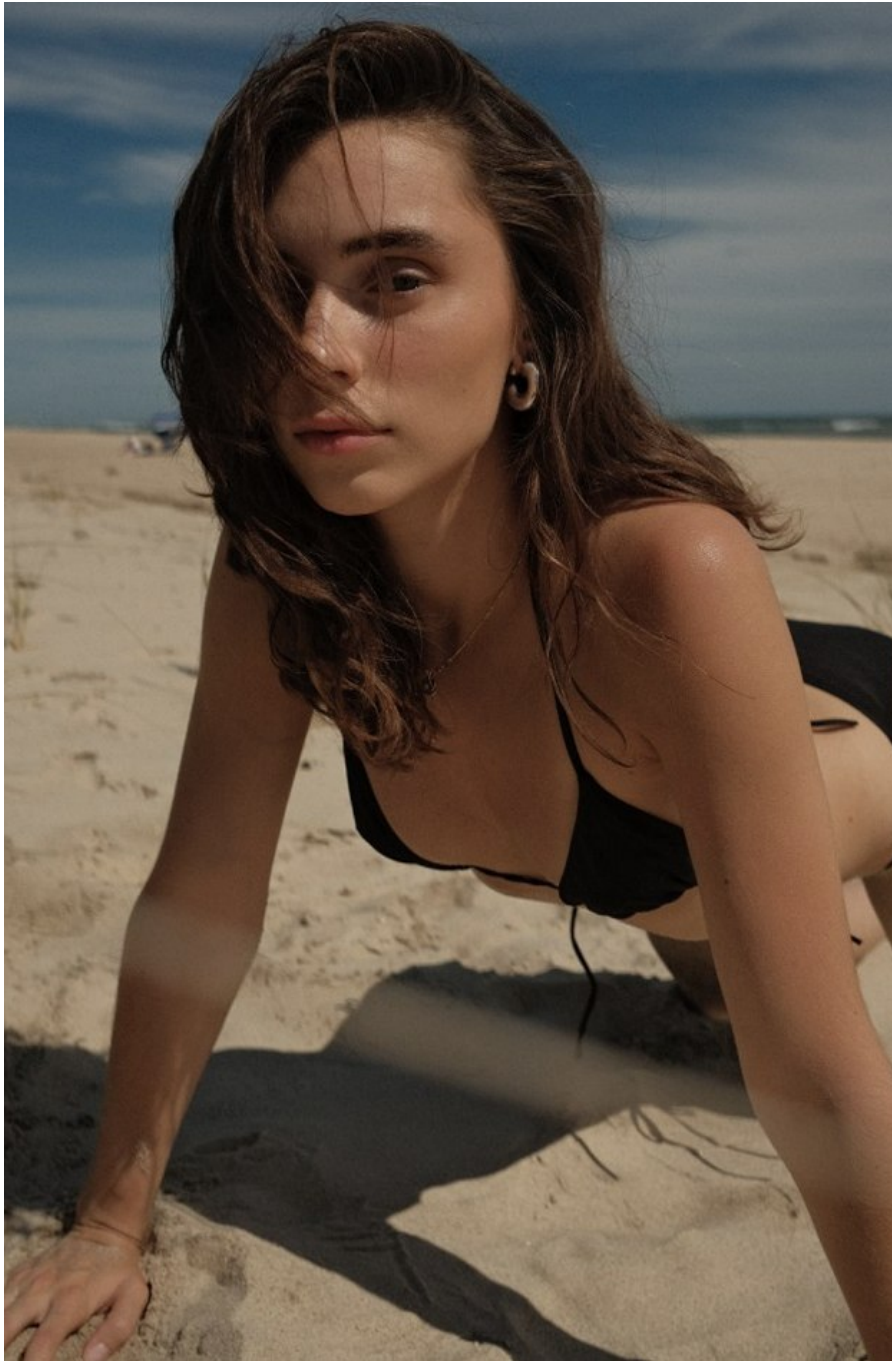

Catherine Ware   Height 5'9" | 175cm   Bust 32" | 81cm   Waist 24" | 61cm   Hips 36" | 91cm
Dress 2 US | 32 EU   Shoe 8 US | 39 EU   Hair Brown   Eyes Green | Blue