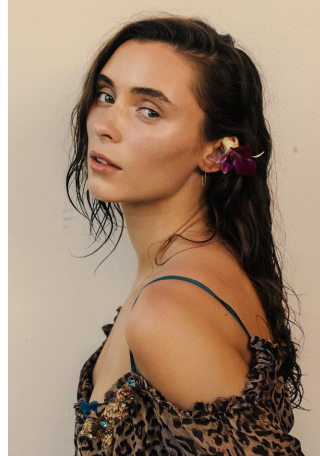

Catherine Ware    Height 5'9" | 175cm    Bust 32" | 81cm    Waist 24" | 61cm    Hips 36" | 91cm  
 Dress 2 US | 32 EU    Shoe 8 US | 39 EU    Hair Brown    Eyes Green | Blue

Catherine Ware    Height 5'9" | 175cm    Bust 32" | 81cm    Waist 24" | 61cm    Hips 36" | 91cm  
 Dress 2 US | 32 EU    Shoe 8 US | 39 EU    Hair Brown    Eyes Green | Blue

Catherine Ware Height 5'9" | 175cm Bust 32" | 81cm Waist 24" | 61cm Hips 36" | 91cm  
Dress 2 US | 32 EU Shoe 8 US | 39 EU Hair Brown Eyes Green | Blue

**CGM**  
CAROLINE GLEASON  
MANAGEMENT

Catherine Ware    Height 5'9" | 175cm    Bust 32" | 81cm    Waist 24" | 61cm    Hips 36" | 91cm  
Dress 2 US | 32 EU    Shoe 8 US | 39 EU    Hair Brown    Eyes Green | Blue

2

Catherine Ware Height 5'9" | 175cm Bust 32" | 81cm Waist 24" | 61cm Hips 36" | 91cm  
Dress 2 US | 32 EU Shoe 8 US | 39 EU Hair Brown Eyes Green | Blue

Catherine Ware   Height 5'9" | 175cm   Bust 32" | 81cm   Waist 24" | 61cm   Hips 36" | 91cm  
Dress 2 US | 32 EU   Shoe 8 US | 39 EU   Hair Brown   Eyes Green | Blue