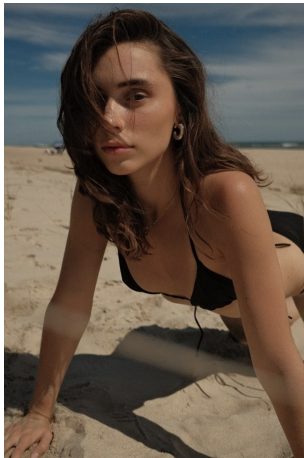

Catherine Ware    Height 5'9" | 175cm    Bust 32" | 81cm    Waist 24" | 61cm    Hips 36" | 91cm  
 Dress 2 US | 32 EU    Shoe 8 US | 39 EU    Hair Brown    Eyes Green | Blue

Catherine Ware    Height 5'9" | 175cm    Bust 32" | 81cm    Waist 24" | 61cm    Hips 36" | 91cm  
 Dress 2 US | 32 EU    Shoe 8 US | 39 EU    Hair Brown    Eyes Green | Blue

Catherine Ware Height 5'9" | 175cm Bust 32" | 81cm Waist 24" | 61cm Hips 36" | 91cm  
Dress 2 US | 32 EU Shoe 8 US | 39 EU Hair Brown Eyes Green | Blue

**CGM**  
CAROLINE GLEASON  
MANAGEMENT

Catherine Ware    Height 5'9" | 175cm    Bust 32" | 81cm    Waist 24" | 61cm    Hips 36" | 91cm  
Dress 2 US | 32 EU    Shoe 8 US | 39 EU    Hair Brown    Eyes Green | Blue