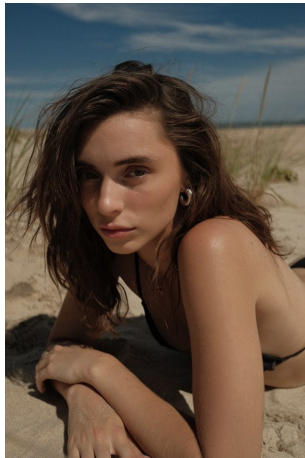

Catherine Ware    Height 5'9" | 175cm    Bust 32" | 81cm    Waist 24" | 61cm    Hips 36" | 91cm  
 Dress 2 US | 32 EU    Shoe 8 US | 39 EU    Hair Brown    Eyes Green | Blue

Catherine Ware    Height 5'9" | 175cm    Bust 32" | 81cm    Waist 24" | 61cm    Hips 36" | 91cm  
 Dress 2 US | 32 EU    Shoe 8 US | 39 EU    Hair Brown    Eyes Green | Blue

Catherine Ware Height 5'9" | 175cm Bust 32" | 81cm Waist 24" | 61cm Hips 36" | 91cm  
Dress 2 US | 32 EU Shoe 8 US | 39 EU Hair Brown Eyes Green | Blue

**CGM**  
CAROLINE GLEASON  
MANAGEMENT

Catherine Ware    Height 5'9" | 175cm    Bust 32" | 81cm    Waist 24" | 61cm    Hips 36" | 91cm  
Dress 2 US | 32 EU    Shoe 8 US | 39 EU    Hair Brown    Eyes Green | Blue