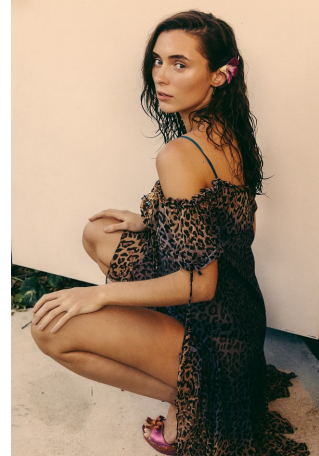

Catherine Ware    Height 5'9" | 175cm    Bust 32" | 81cm    Waist 24" | 61cm    Hips 36" | 91cm  
 Dress 2 US | 32 EU    Shoe 8 US | 39 EU    Hair Brown    Eyes Green | Blue

Catherine Ware    Height 5'9" | 175cm    Bust 32" | 81cm    Waist 24" | 61cm    Hips 36" | 91cm  
 Dress 2 US | 32 EU    Shoe 8 US | 39 EU    Hair Brown    Eyes Green | Blue

Catherine Ware Height 5'9" | 175cm Bust 32" | 81cm Waist 24" | 61cm Hips 36" | 91cm  
Dress 2 US | 32 EU Shoe 8 US | 39 EU Hair Brown Eyes Green | Blue

**CGM**  
CAROLINE GLEASON  
MANAGEMENT

Catherine Ware    Height 5'9" | 175cm    Bust 32" | 81cm    Waist 24" | 61cm    Hips 36" | 91cm  
Dress 2 US | 32 EU    Shoe 8 US | 39 EU    Hair Brown    Eyes Green | Blue