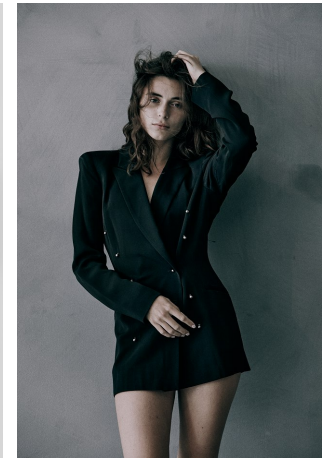

Catherine Ware    Height 5'9" | 175cm    Bust 32" | 81cm    Waist 24" | 61cm    Hips 36" | 91cm  
 Dress 2 US | 32 EU    Shoe 8 US | 39 EU    Hair Brown    Eyes Green | Blue

Catherine Ware    Height 5'9" | 175cm    Bust 32" | 81cm    Waist 24" | 61cm    Hips 36" | 91cm  
 Dress 2 US | 32 EU    Shoe 8 US | 39 EU    Hair Brown    Eyes Green | Blue

Catherine Ware Height 5'9" | 175cm Bust 32" | 81cm Waist 24" | 61cm Hips 36" | 91cm  
Dress 2 US | 32 EU Shoe 8 US | 39 EU Hair Brown Eyes Green | Blue

**CGM**  
CAROLINE GLEASON  
MANAGEMENT

Catherine Ware    Height 5'9" | 175cm    Bust 32" | 81cm    Waist 24" | 61cm    Hips 36" | 91cm  
Dress 2 US | 32 EU    Shoe 8 US | 39 EU    Hair Brown    Eyes Green | Blue