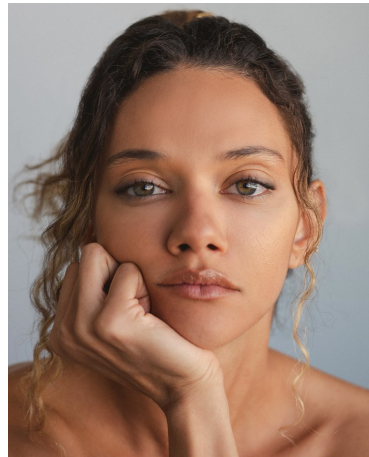

Marina Nery Height 5'11" | 180cm Bust 34" | 86cm Waist 25" | 63cm Hips 37" | 94cm
Dress 4 US | 34 EU Shoe 9 US | 40 EU Hair Light Brown Eyes Green

Marina Nery Height 5'11" | 180cm Bust 34" | 86cm Waist 25" | 63cm Hips 37" | 94cm
Dress 4 US | 34 EU Shoe 9 US | 40 EU Hair Light Brown Eyes Green