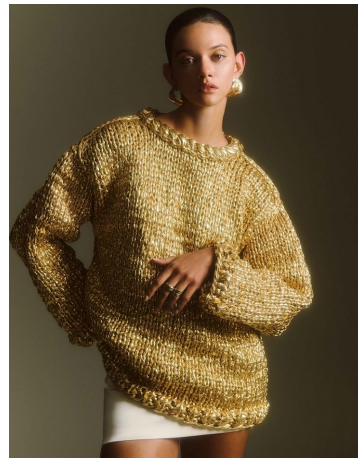

Marina Nery Height 5'11" | 180cm Bust 34" | 86cm Waist 25" | 63cm Hips 37" | 94cm  
 Dress 4 US | 34 EU Shoe 9 US | 40 EU Hair Light Brown Eyes Green

Marina Nery Height 5'11" | 180cm Bust 34" | 86cm Waist 25" | 63cm Hips 37" | 94cm  
Dress 4 US | 34 EU Shoe 9 US | 40 EU Hair Light Brown Eyes Green