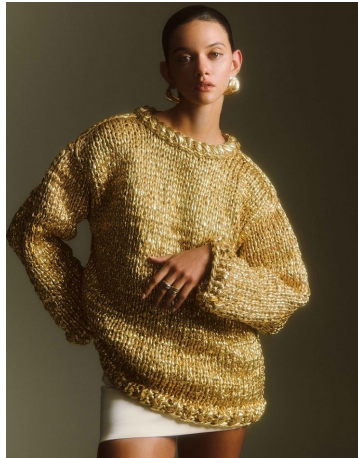

Marina Nery Height 5'11" | 180cm Bust 34" | 86cm Waist 25" | 63cm Hips 37" | 94cm
Dress 4 US | 34 EU Shoe 9 US | 40 EU Hair Light Brown Eyes Green

Marina Nery Height 5'11" | 180cm Bust 34" | 86cm Waist 25" | 63cm Hips 37" | 94cm
Dress 4 US | 34 EU Shoe 9 US | 40 EU Hair Light Brown Eyes Green