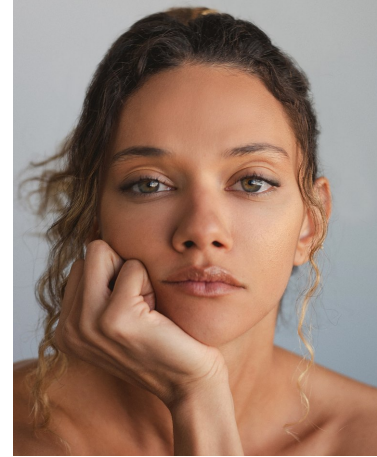

Marina Nery Height 5'11" | 180cm Bust 34" | 86cm Waist 25" | 63cm Hips 37" | 94cm  
 Dress 4 US | 34 EU Shoe 9 US | 40 EU Hair Light Brown Eyes Green

Marina Nery Height 5'11" | 180cm Bust 34" | 86cm Waist 25" | 63cm Hips 37" | 94cm  
Dress 4 US | 34 EU Shoe 9 US | 40 EU Hair Light Brown Eyes Green

Marina Nery Height 5'11" | 180cm Bust 34" | 86cm Waist 25" | 63cm Hips 37" | 94cm  
Dress 4 US | 34 EU Shoe 9 US | 40 EU Hair Light Brown Eyes Green