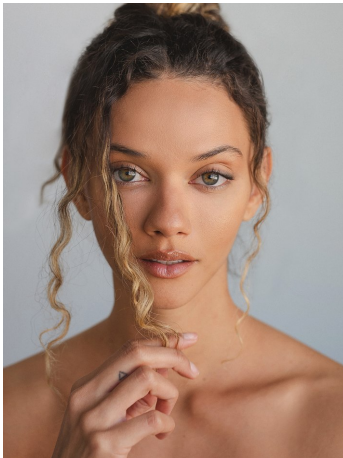

Marina Nery Height 5'11" | 180cm Bust 34" | 86cm Waist 25" | 63cm Hips 37" | 94cm  
 Dress 4 US | 34 EU Shoe 9 US | 40 EU Hair Light Brown Eyes Green

Marina Nery Height 5'11" | 180cm Bust 34" | 86cm Waist 25" | 63cm Hips 37" | 94cm  
Dress 4 US | 34 EU Shoe 9 US | 40 EU Hair Light Brown Eyes Green

Marina Nery Height 5'11" | 180cm Bust 34" | 86cm Waist 25" | 63cm Hips 37" | 94cm  
Dress 4 US | 34 EU Shoe 9 US | 40 EU Hair Light Brown Eyes Green