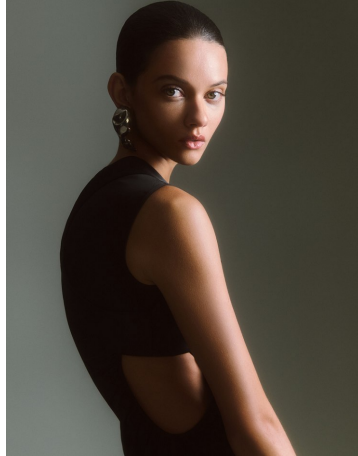

Marina Nery Height 5'11" | 180cm Bust 34" | 86cm Waist 25" | 63cm Hips 37" | 94cm
Dress 4 US | 34 EU Shoe 9 US | 40 EU Hair Light Brown Eyes Green

Marina Nery Height 5'11" | 180cm Bust 34" | 86cm Waist 25" | 63cm Hips 37" | 94cm
Dress 4 US | 34 EU Shoe 9 US | 40 EU Hair Light Brown Eyes Green