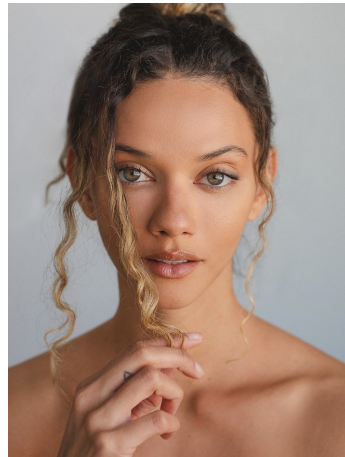

Marina Nery Height 5'11" | 180cm Bust 34" | 86cm Waist 25" | 63cm Hips 37" | 94cm
Dress 4 US | 34 EU Shoe 9 US | 40 EU Hair Light Brown Eyes Green

Marina Nery Height 5'11" | 180cm Bust 34" | 86cm Waist 25" | 63cm Hips 37" | 94cm
Dress 4 US | 34 EU Shoe 9 US | 40 EU Hair Light Brown Eyes Green