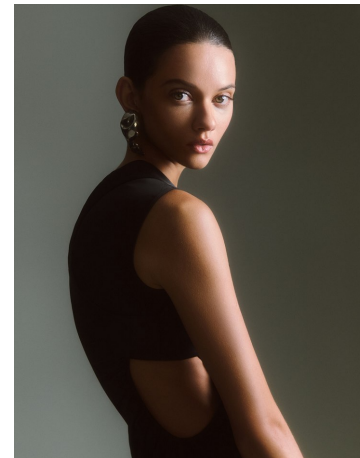

Marina Nery Height 5'11" | 180cm Bust 34" | 86cm Waist 25" | 63cm Hips 37" | 94cm  
 Dress 4 US | 34 EU Shoe 9 US | 40 EU Hair Light Brown Eyes Green

Marina Nery Height 5'11" | 180cm Bust 34" | 86cm Waist 25" | 63cm Hips 37" | 94cm  
Dress 4 US | 34 EU Shoe 9 US | 40 EU Hair Light Brown Eyes Green