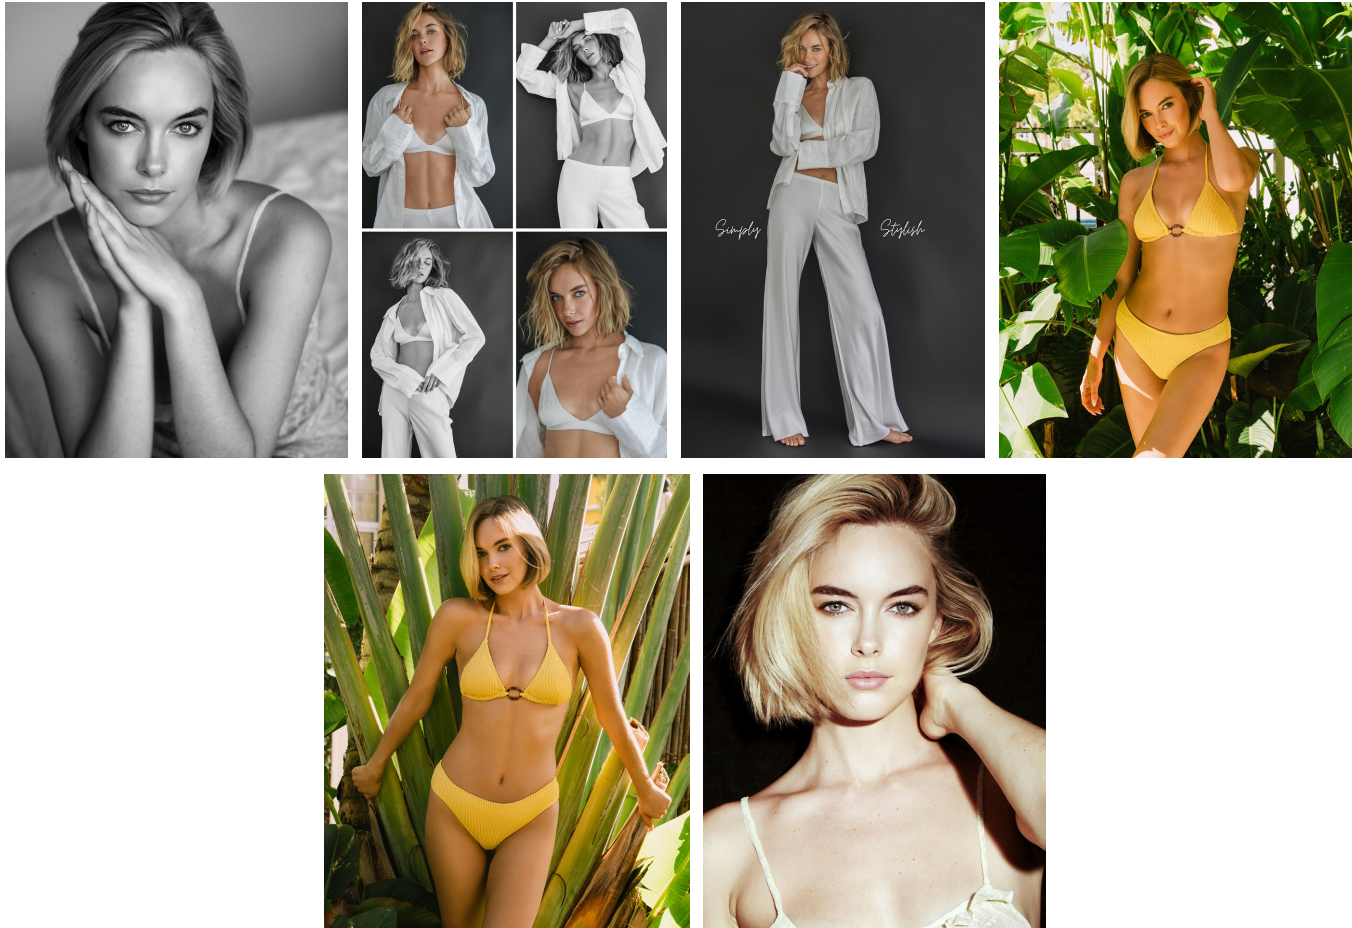

Georgia Mcquillan Height 5'10" | 178cm Bust 34" | 86cm Waist 25" | 64cm Hips 37" | 94cm
Dress 2-4 US | 32-34 EU Shoe 8.5 US | 39.5 EU Hair Blonde Eyes Green | Blue

Georgia Mcquillan Height 5'10" | 178cm Bust 34" | 86cm Waist 25" | 64cm Hips 37" | 94cm
Dress 2-4 US | 32-34 EU Shoe 8.5 US | 39.5 EU Hair Blonde Eyes Green | Blue

Georgia Mcquillan Height 5'10" | 178cm Bust 34" | 86cm Waist 25" | 64cm Hips 37" | 94cm
Dress 2-4 US | 32-34 EU Shoe 8.5 US | 39.5 EU Hair Blonde Eyes Green | Blue

CGM
CAROLINE GLEASON
MANAGEMENT

Georgia Mcquillan Height 5'10" | 178cm Bust 34" | 86cm Waist 25" | 64cm Hips 37" | 94cm
Dress 2-4 US | 32-34 EU Shoe 8.5 US | 39.5 EU Hair Blonde Eyes Green | Blue

Georgia Mcquillan Height 5'10" | 178cm Bust 34" | 86cm Waist 25" | 64cm Hips 37" | 94cm
Dress 2-4 US | 32-34 EU Shoe 8.5 US | 39.5 EU Hair Blonde Eyes Green | Blue