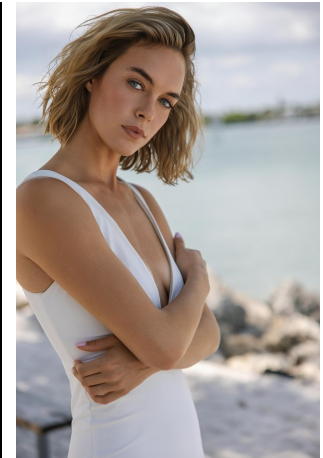

Georgia Mcquillan Height 5'10" | 178cm Bust 34" | 86cm Waist 25" | 64cm Hips 37" | 94cm
Dress 2-4 US | 32-34 EU Shoe 8.5 US | 39.5 EU Hair Blonde Eyes Green | Blue

Georgia Mcquillan Height 5'10" | 178cm Bust 34" | 86cm Waist 25" | 64cm Hips 37" | 94cm
Dress 2-4 US | 32-34 EU Shoe 8.5 US | 39.5 EU Hair Blonde Eyes Green | Blue

Georgia Mcquillan Height 5'10" | 178cm Bust 34" | 86cm Waist 25" | 64cm Hips 37" | 94cm
Dress 2-4 US | 32-34 EU Shoe 8.5 US | 39.5 EU Hair Blonde Eyes Green | Blue

CGM
CAROLINE GLEASON
MANAGEMENT

Georgia Mcquillan Height 5'10" | 178cm Bust 34" | 86cm Waist 25" | 64cm Hips 37" | 94cm
Dress 2-4 US | 32-34 EU Shoe 8.5 US | 39.5 EU Hair Blonde Eyes Green | Blue

Georgia Mcquillan Height 5'10" | 178cm Bust 34" | 86cm Waist 25" | 64cm Hips 37" | 94cm
Dress 2-4 US | 32-34 EU Shoe 8.5 US | 39.5 EU Hair Blonde Eyes Green | Blue