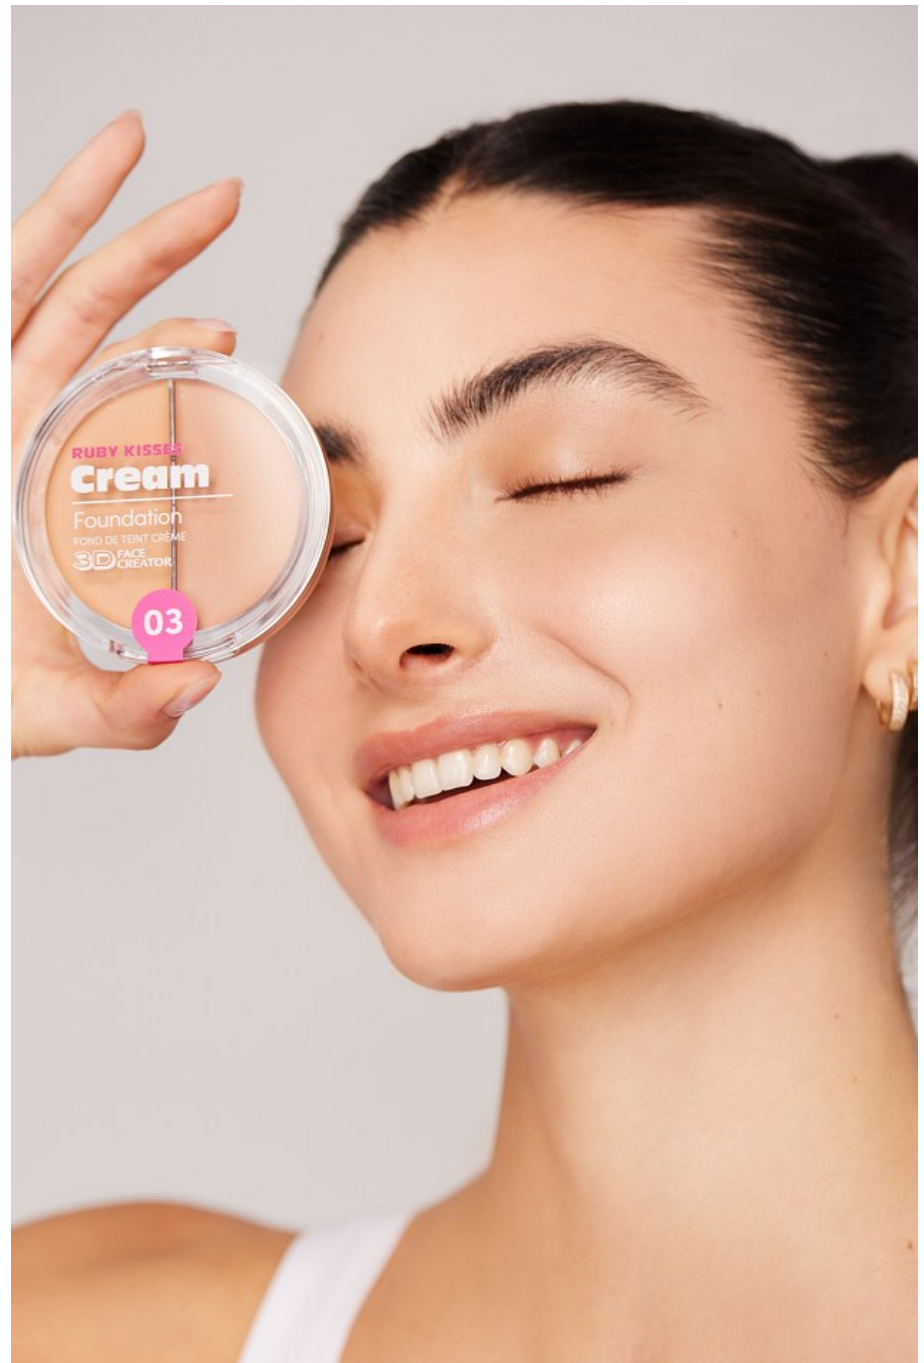

Rebecca Sorkin Height 5'10" | 178cm Bust 34" | 86cm Waist 24" | 61cm Hips 34" | 86cm
Dress 2-4 US | 32-34 EU Shoe 9.5 US | 40.5 EU Hair Brown Eyes Brown