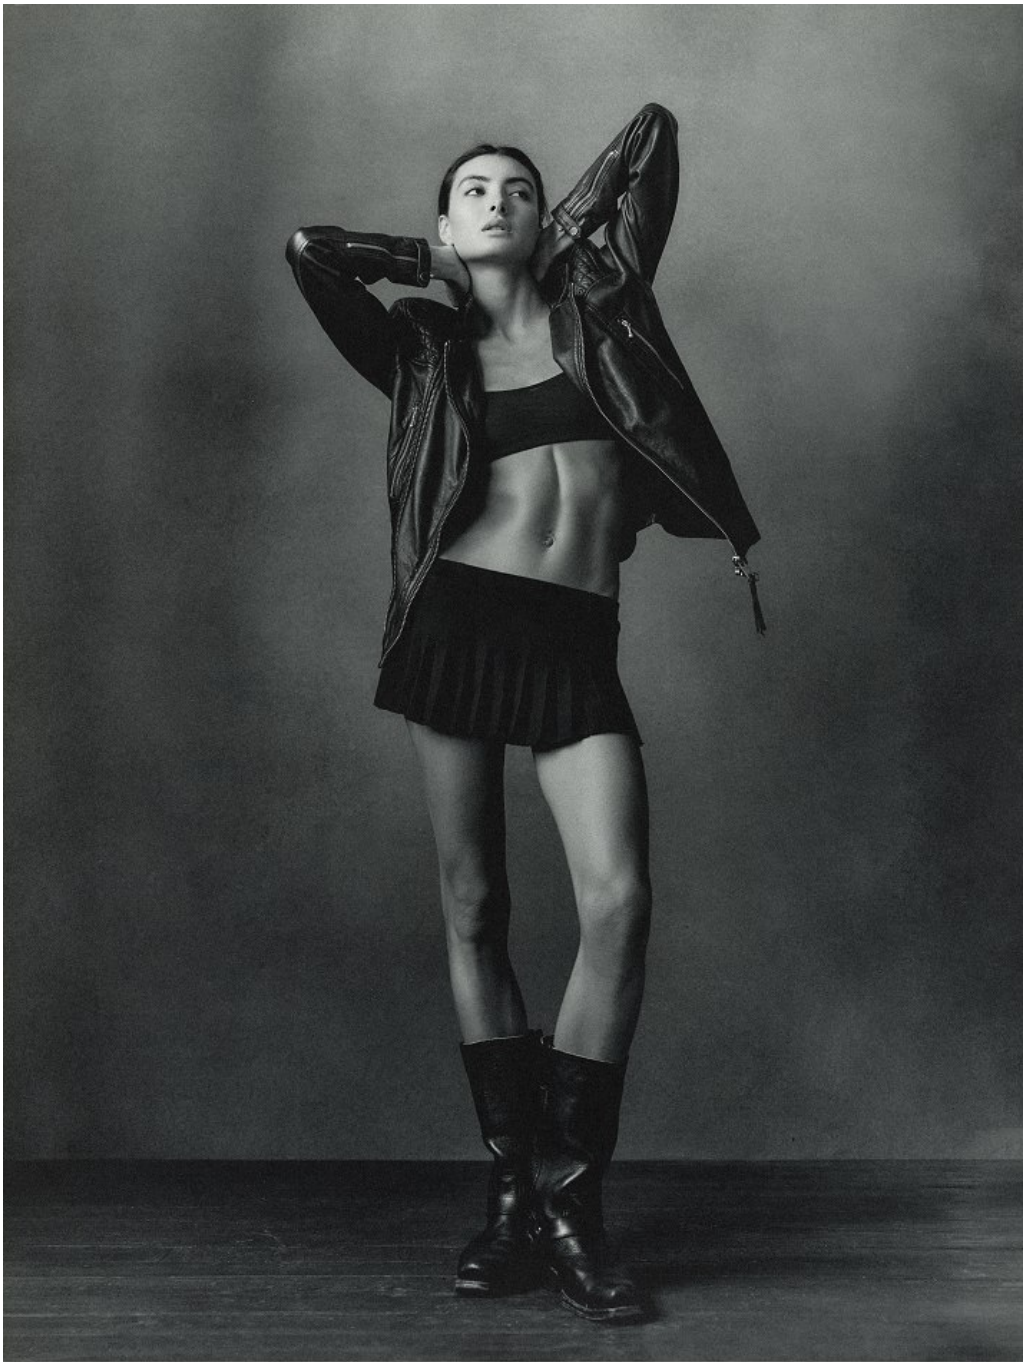

Rebecca Sorkin Height 5'10" | 178cm Bust 34" | 86cm Waist 24" | 61cm Hips 34" | 86cm
Dress 2-4 US | 32-34 EU Shoe 9.5 US | 40.5 EU Hair Brown Eyes Brown

Rebecca Sorkin Height 5'10" | 178cm Bust 34" | 86cm Waist 24" | 61cm Hips 34" | 86cm
Dress 2-4 US | 32-34 EU Shoe 9.5 US | 40.5 EU Hair Brown Eyes Brown