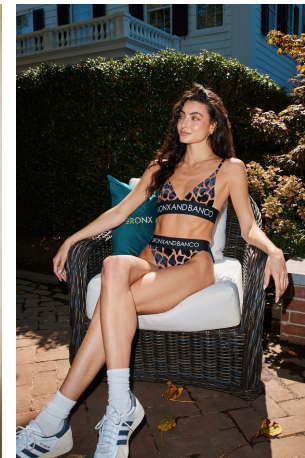

Rebecca Sorkin Height 5'10" | 178cm Bust 34" | 86cm Waist 24" | 61cm Hips 34" | 86cm
 Dress 2-4 US | 32-34 EU Shoe 9.5 US | 40.5 EU Hair Brown Eyes Brown

Rebecca Sorkin Height 5'10" | 178cm Bust 34" | 86cm Waist 24" | 61cm Hips 34" | 86cm
Dress 2-4 US | 32-34 EU Shoe 9.5 US | 40.5 EU Hair Brown Eyes Brown

Rebecca Sorkin Height 5'10" | 178cm Bust 34" | 86cm Waist 24" | 61cm Hips 34" | 86cm
Dress 2-4 US | 32-34 EU Shoe 9.5 US | 40.5 EU Hair Brown Eyes Brown