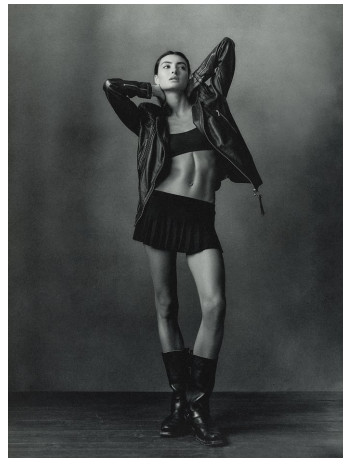

Rebecca Sorkin Height 5'10" | 178cm Bust 34" | 86cm Waist 24" | 61cm Hips 34" | 86cm
 Dress 2-4 US | 32-34 EU Shoe 9.5 US | 40.5 EU Hair Brown Eyes Brown

Rebecca Sorkin Height 5'10" | 178cm Bust 34" | 86cm Waist 24" | 61cm Hips 34" | 86cm
Dress 2-4 US | 32-34 EU Shoe 9.5 US | 40.5 EU Hair Brown Eyes Brown