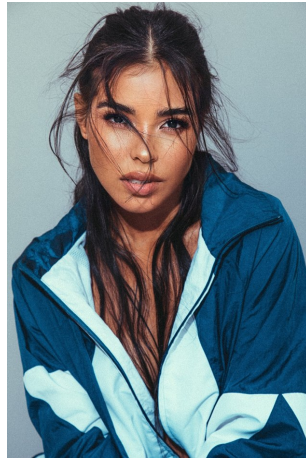

Mimi Carranza Height 5'9" | 175cm Bust 34" | 86cm Waist 25" | 64cm Hips 36" | 91cm
Dress 4 US | 34 EU Shoe 9 US | 40 EU Hair Black Eyes Brown

Mimi Carranza Height 5'9" | 175cm Bust 34" | 86cm Waist 25" | 64cm Hips 36" | 91cm
Dress 4 US | 34 EU Shoe 9 US | 40 EU Hair Black Eyes Brown