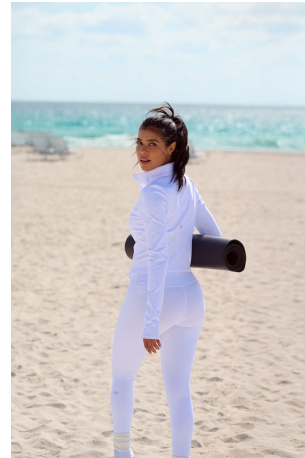

Mimi Carranza Height 5'9" | 175cm Bust 34" | 86cm Waist 25" | 64cm Hips 36" | 91cm
Dress 4 US | 34 EU Shoe 9 US | 40 EU Hair Black Eyes Brown

Mimi Carranza Height 5'9" | 175cm Bust 34" | 86cm Waist 25" | 64cm Hips 36" | 91cm
Dress 4 US | 34 EU Shoe 9 US | 40 EU Hair Black Eyes Brown