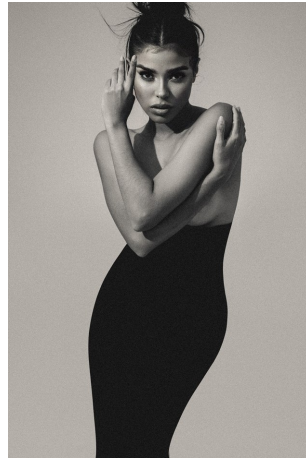

Mimi Carranza Height 5'9" | 175cm Bust 34" | 86cm Waist 25" | 64cm Hips 36" | 91cm
Dress 4 US | 34 EU Shoe 9 US | 40 EU Hair Black Eyes Brown

Mimi Carranza Height 5'9" | 175cm Bust 34" | 86cm Waist 25" | 64cm Hips 36" | 91cm
Dress 4 US | 34 EU Shoe 9 US | 40 EU Hair Black Eyes Brown