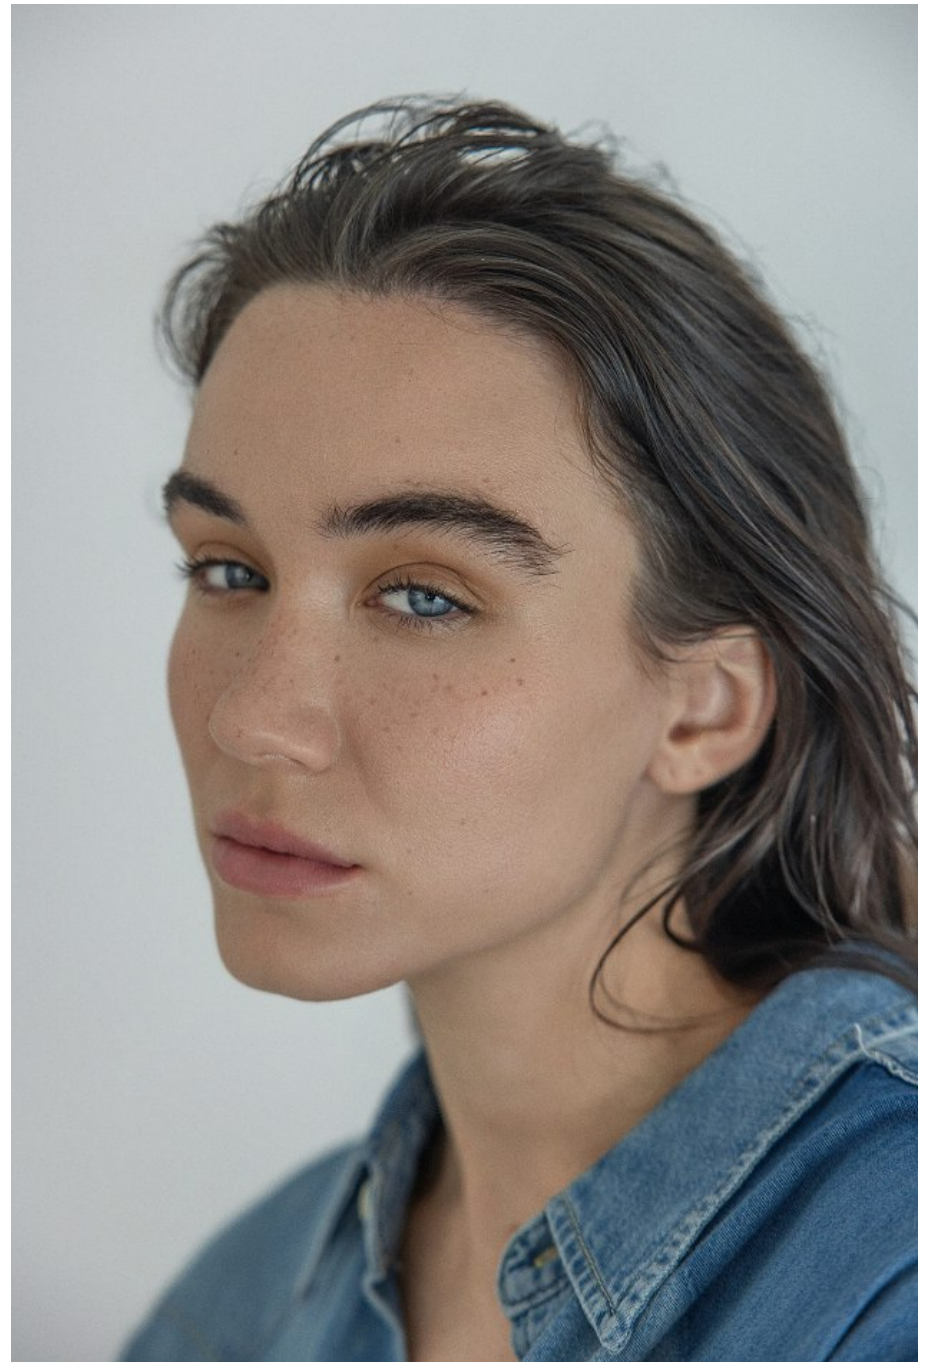

Kayla Metts Height 5'10" | 178cm Bust 34" | 86cm Waist 24" | 61cm Hips 37" | 94cm
Dress 2-4 US | 32-34 EU Shoe 8.5 US | 39.5 EU Hair Dark Brown Eyes Blue