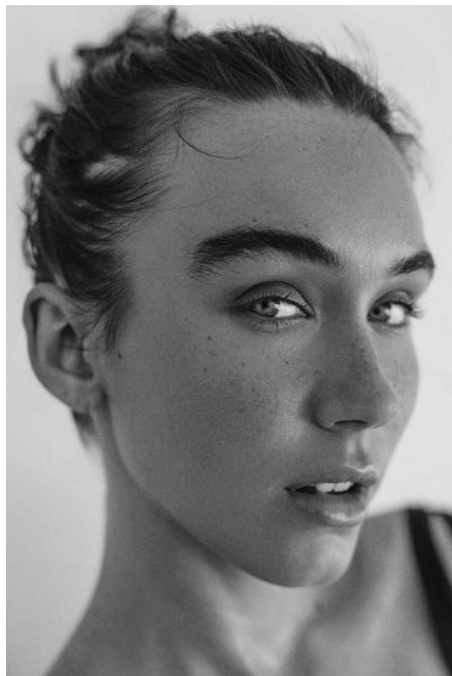

CGM
CAROLINE GLEASON
MANAGEMENT

Kayla Metts Height 5'10" | 178cm Bust 34" | 86cm Waist 24" | 61cm Hips 37" | 94cm
Dress 2-4 US | 32-34 EU Shoe 8.5 US | 39.5 EU Hair Dark Brown Eyes Blue

Kayla Metts Height 5'10" | 178cm Bust 34" | 86cm Waist 24" | 61cm Hips 37" | 94cm
Dress 2-4 US | 32-34 EU Shoe 8.5 US | 39.5 EU Hair Dark Brown Eyes Blue