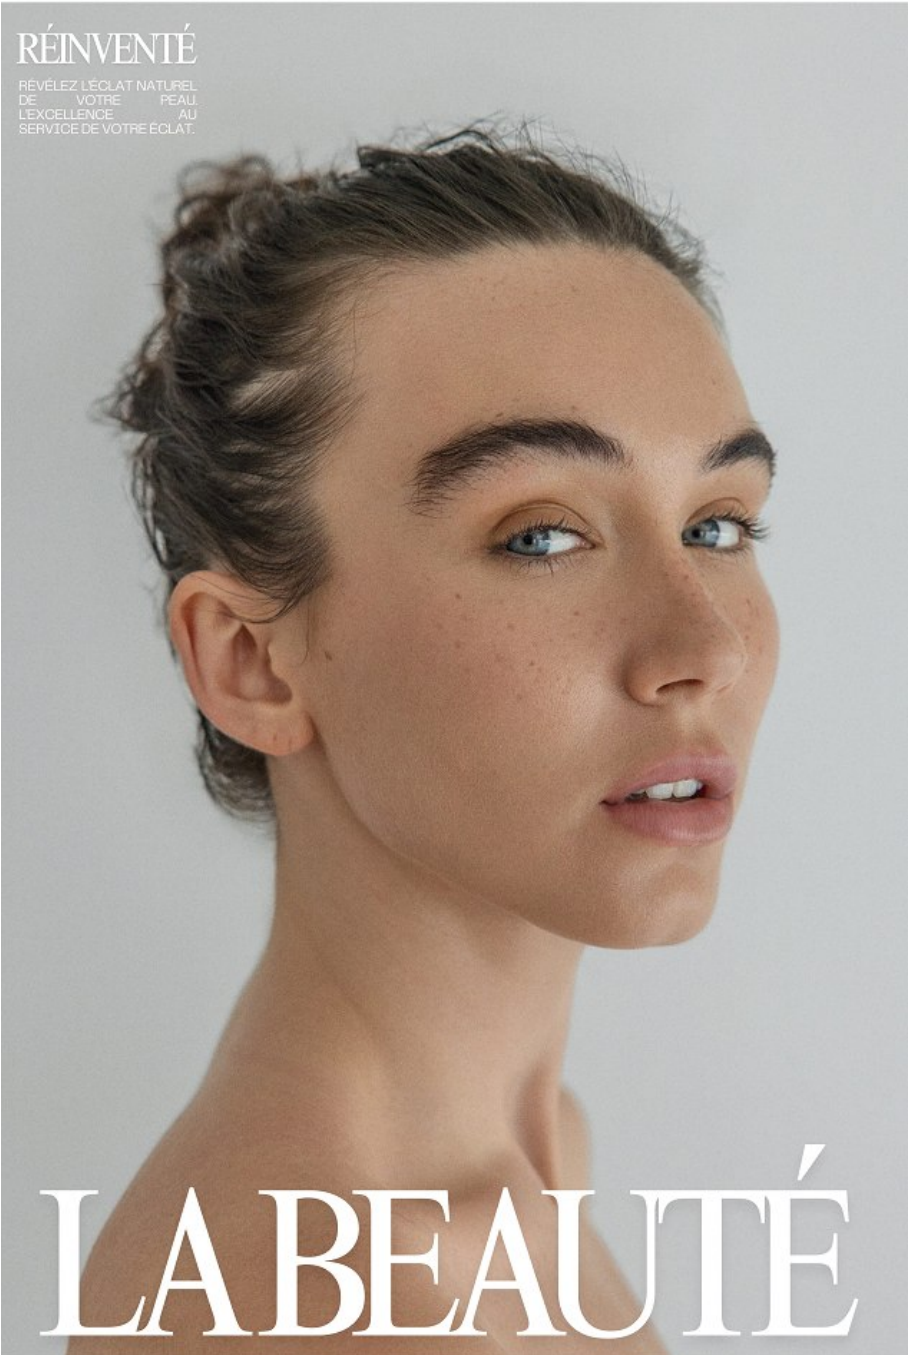

Kayla Metts Height 5'10" | 178cm Bust 34" | 86cm Waist 24" | 61cm Hips 37" | 94cm
Dress 2-4 US | 32-34 EU Shoe 8.5 US | 39.5 EU Hair Dark Brown Eyes Blue

RÉINVENTÉ
RÉVÉLEZ L'ÉCLAT NATUREL
DE VOTRE PEAU
L'EXCELLENCE AU
SERVICE DE VOTRE ÉCLAT.

LA BEAUTÉ

Kayla Metts Height 5'10" | 178cm Bust 34" | 86cm Waist 24" | 61cm Hips 37" | 94cm
Dress 2-4 US | 32-34 EU Shoe 8.5 US | 39.5 EU Hair Dark Brown Eyes Blue

CGM
CAROLINE GLEASON
MANAGEMENT

Kayla Metts Height 5'10" | 178cm Bust 34" | 86cm Waist 24" | 61cm Hips 37" | 94cm
Dress 2-4 US | 32-34 EU Shoe 8.5 US | 39.5 EU Hair Dark Brown Eyes Blue