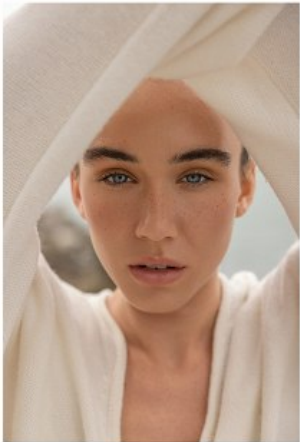

Kayla Metts Height 5'10" | 178cm Bust 34" | 86cm Waist 24" | 61cm Hips 37" | 94cm
Dress 2-4 US | 32-34 EU Shoe 8.5 US | 39.5 EU Hair Dark Brown Eyes Blue

RÉINVENTÉ
RÉVÉLEZ L'ÉCLAT NATUREL
DE VOTRE PEAU
L'EXCELLENCE AU
SERVICE DE VOTRE ÉCLAT.

LA BEAUTÉ

Kayla Metts Height 5'10" | 178cm Bust 34" | 86cm Waist 24" | 61cm Hips 37" | 94cm
Dress 2-4 US | 32-34 EU Shoe 8.5 US | 39.5 EU Hair Dark Brown Eyes Blue

CGM
CAROLINE GLEASON
MANAGEMENT

Kayla Metts Height 5'10" | 178cm Bust 34" | 86cm Waist 24" | 61cm Hips 37" | 94cm
Dress 2-4 US | 32-34 EU Shoe 8.5 US | 39.5 EU Hair Dark Brown Eyes Blue