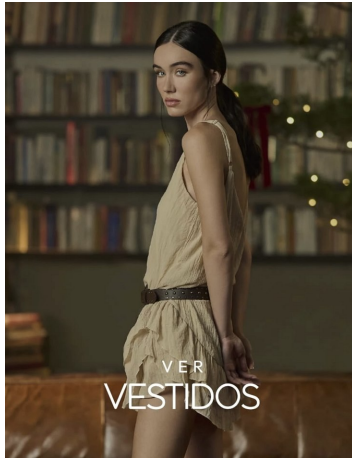

Kayla Metts Height 5'10" | 178cm Bust 34" | 86cm Waist 24" | 61cm Hips 37" | 94cm
Dress 2-4 US | 32-34 EU Shoe 8.5 US | 39.5 EU Hair Dark Brown Eyes Blue

Kayla Metts Height 5'10" | 178cm Bust 34" | 86cm Waist 24" | 61cm Hips 37" | 94cm
Dress 2-4 US | 32-34 EU Shoe 8.5 US | 39.5 EU Hair Dark Brown Eyes Blue