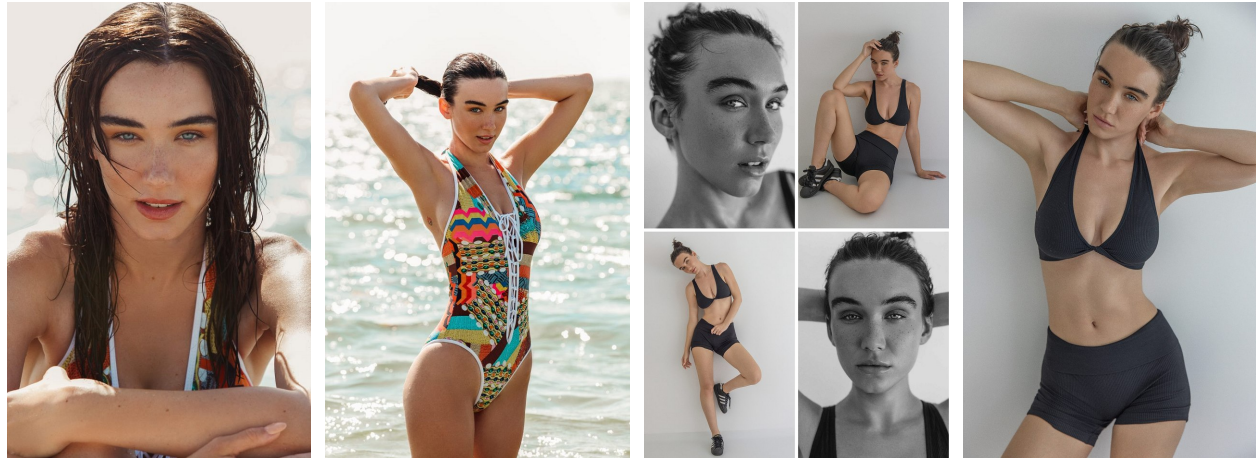

Kayla Metts Height 5'10" | 178cm Bust 34" | 86cm Waist 24" | 61cm Hips 37" | 94cm
Dress 2-4 US | 32-34 EU Shoe 8.5 US | 39.5 EU Hair Dark Brown Eyes Blue

Kayla Metts Height 5'10" | 178cm Bust 34" | 86cm Waist 24" | 61cm Hips 37" | 94cm
Dress 2-4 US | 32-34 EU Shoe 8.5 US | 39.5 EU Hair Dark Brown Eyes Blue