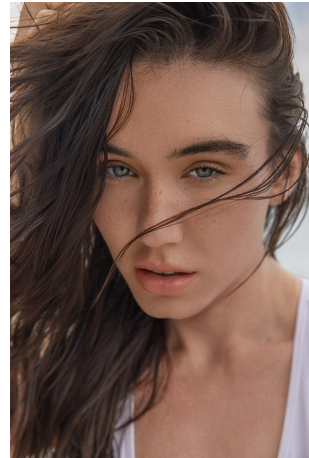

Kayla Metts Height 5'10" | 178cm Bust 34" | 86cm Waist 24" | 61cm Hips 37" | 94cm
Dress 2-4 US | 32-34 EU Shoe 8.5 US | 39.5 EU Hair Dark Brown Eyes Blue

Kayla Metts Height 5'10" | 178cm Bust 34" | 86cm Waist 24" | 61cm Hips 37" | 94cm
Dress 2-4 US | 32-34 EU Shoe 8.5 US | 39.5 EU Hair Dark Brown Eyes Blue