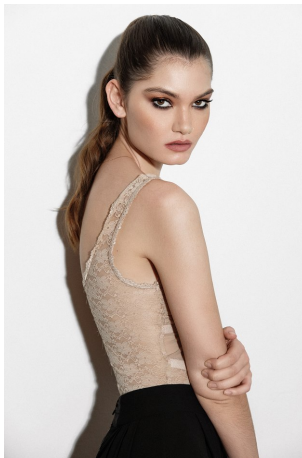

Alexa Lee Height 5'10" | 178cm Bust 34" | 86cm Waist 25" | 63cm Hips 37" | 94cm
 Dress 4 US | 34 EU Shoe 9.5 US | 40.5 EU Hair Brown Eyes Hazel

Alexa Lee Height 5'10" | 178cm Bust 34" | 86cm Waist 25" | 63cm Hips 37" | 94cm
Dress 4 US | 34 EU Shoe 9.5 US | 40.5 EU Hair Brown Eyes Hazel

Alexa Lee Height 5'10" | 178cm Bust 34" | 86cm Waist 25" | 63cm Hips 37" | 94cm
Dress 4 US | 34 EU Shoe 9.5 US | 40.5 EU Hair Brown Eyes Hazel