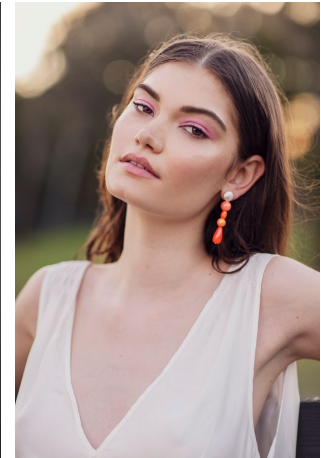

Alexa Lee Height 5'10" | 178cm Bust 34" | 86cm Waist 25" | 63cm Hips 37" | 94cm
 Dress 4 US | 34 EU Shoe 9.5 US | 40.5 EU Hair Brown Eyes Hazel

Alexa Lee Height 5'10" | 178cm Bust 34" | 86cm Waist 25" | 63cm Hips 37" | 94cm
Dress 4 US | 34 EU Shoe 9.5 US | 40.5 EU Hair Brown Eyes Hazel

Alexa Lee Height 5'10" | 178cm Bust 34" | 86cm Waist 25" | 63cm Hips 37" | 94cm
Dress 4 US | 34 EU Shoe 9.5 US | 40.5 EU Hair Brown Eyes Hazel