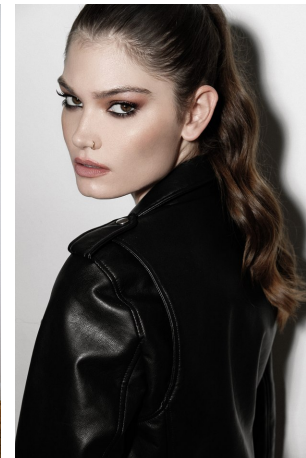

Alexa Lee Height 5'10" | 178cm Bust 34" | 86cm Waist 25" | 63cm Hips 37" | 94cm
 Dress 4 US | 34 EU Shoe 9.5 US | 40.5 EU Hair Brown Eyes Hazel

Alexa Lee Height 5'10" | 178cm Bust 34" | 86cm Waist 25" | 63cm Hips 37" | 94cm
Dress 4 US | 34 EU Shoe 9.5 US | 40.5 EU Hair Brown Eyes Hazel

Alexa Lee Height 5'10" | 178cm Bust 34" | 86cm Waist 25" | 63cm Hips 37" | 94cm
Dress 4 US | 34 EU Shoe 9.5 US | 40.5 EU Hair Brown Eyes Hazel