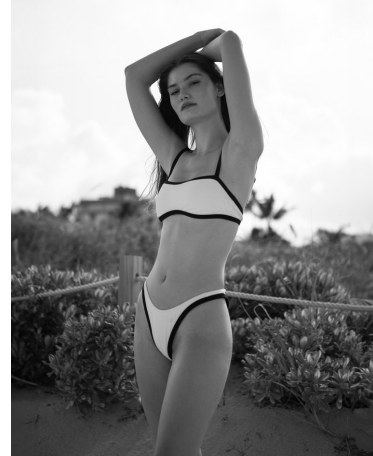

Alexa Lee Height 5'10" | 178cm Bust 34" | 86cm Waist 25" | 63cm Hips 37" | 94cm
 Dress 4 US | 34 EU Shoe 9.5 US | 40.5 EU Hair Brown Eyes Hazel

Alexa Lee Height 5'10" | 178cm Bust 34" | 86cm Waist 25" | 63cm Hips 37" | 94cm
Dress 4 US | 34 EU Shoe 9.5 US | 40.5 EU Hair Brown Eyes Hazel

Alexa Lee Height 5'10" | 178cm Bust 34" | 86cm Waist 25" | 63cm Hips 37" | 94cm
Dress 4 US | 34 EU Shoe 9.5 US | 40.5 EU Hair Brown Eyes Hazel