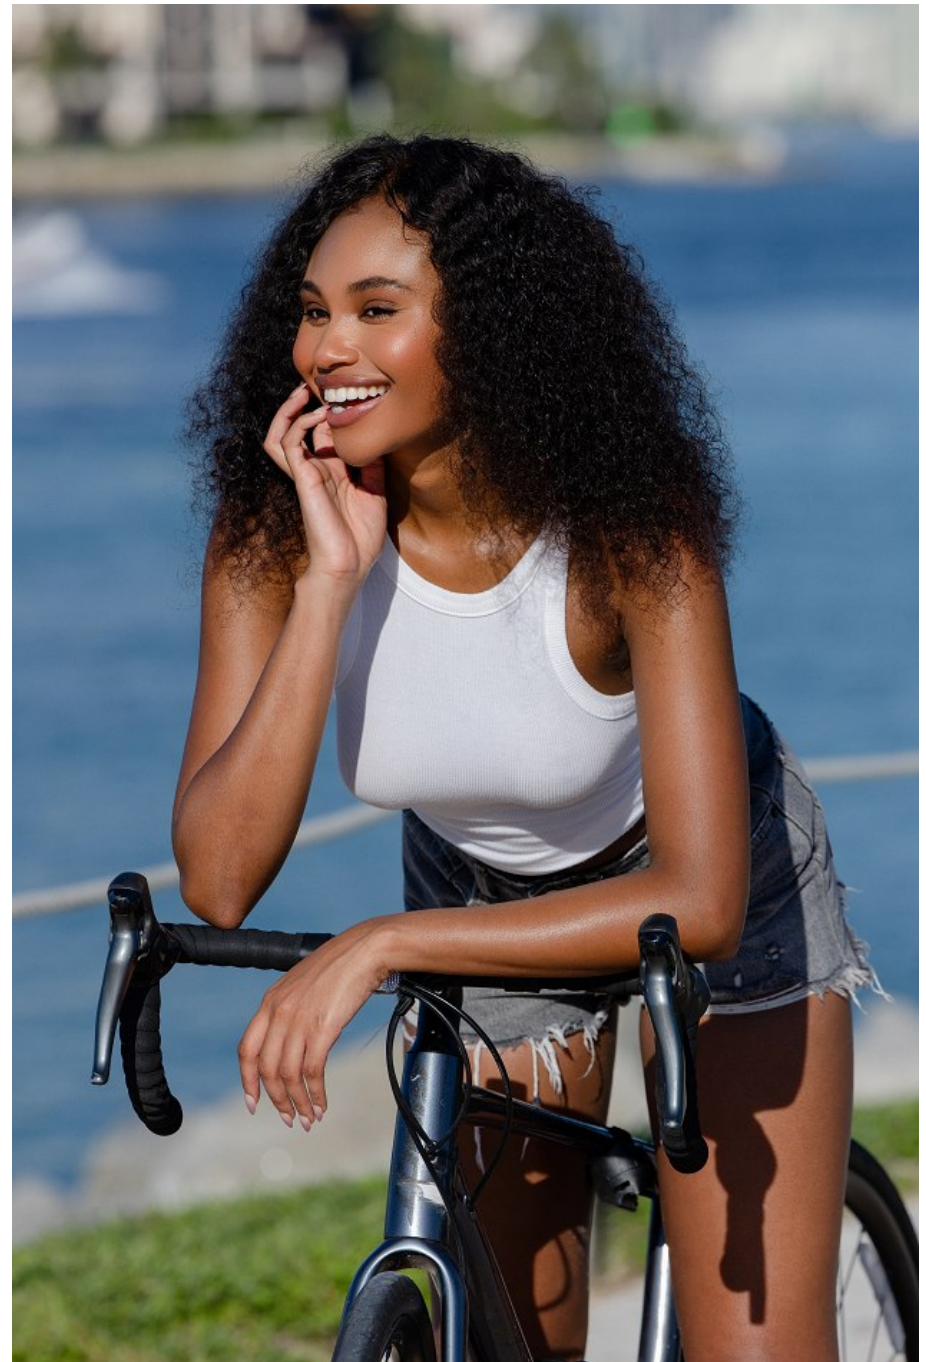

Britnee Orphe   Height 5'10" | 178cm   Bust 34" | 86cm   Waist 25" | 64cm   Hips 37" | 94cm
Dress 2-4 US | 32-34 EU   Shoe 9 US | 40 EU   Hair Black   Eyes Brown