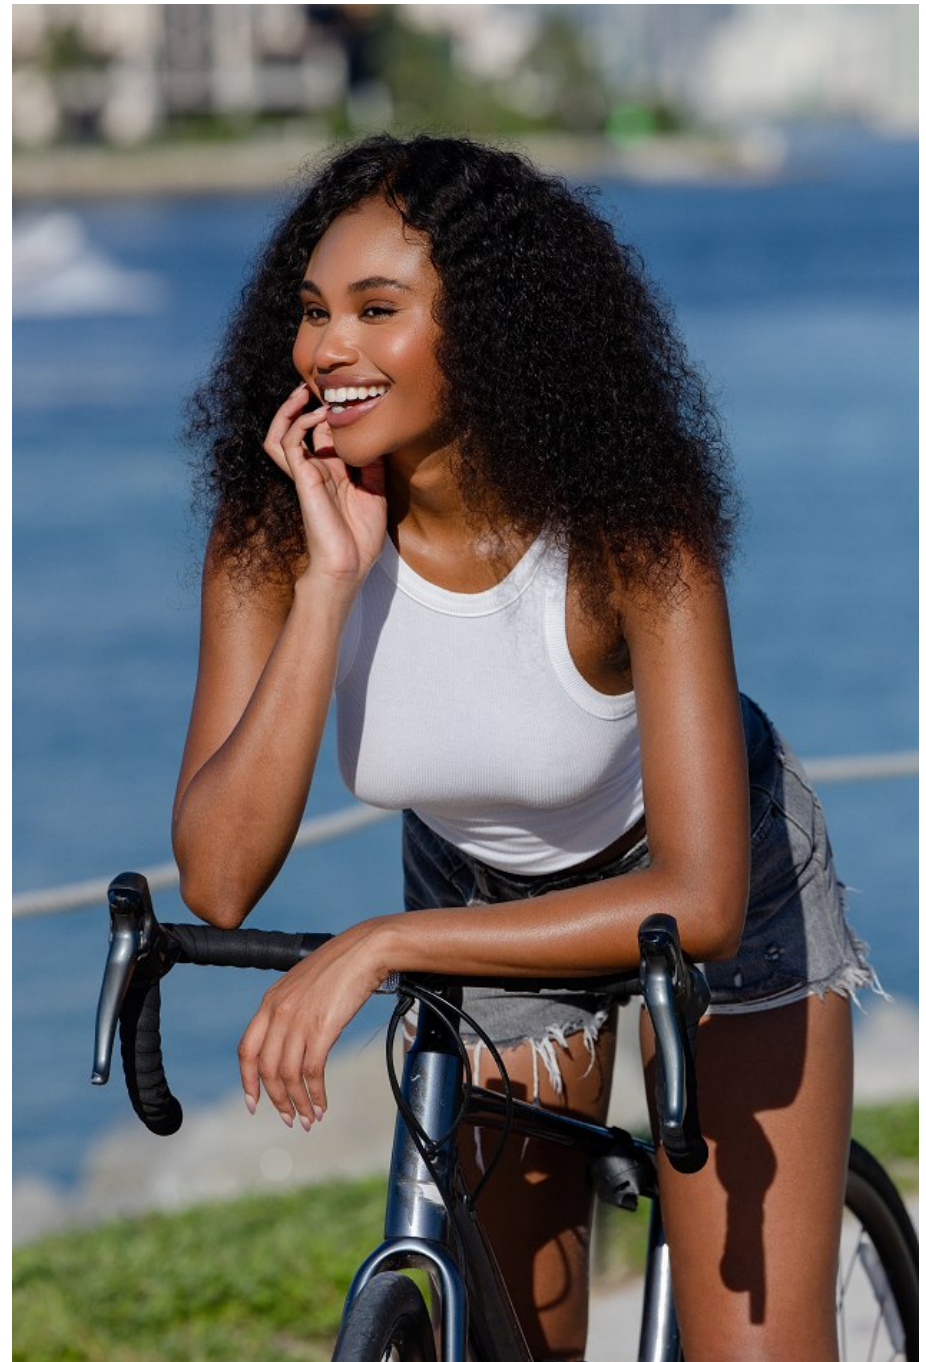

Britnee Orphe Height 5'10" | 178cm Bust 34" | 86cm Waist 25" | 64cm Hips 37" | 94cm
Dress 2-4 US | 32-34 EU Shoe 9 US | 40 EU Hair Black Eyes Brown