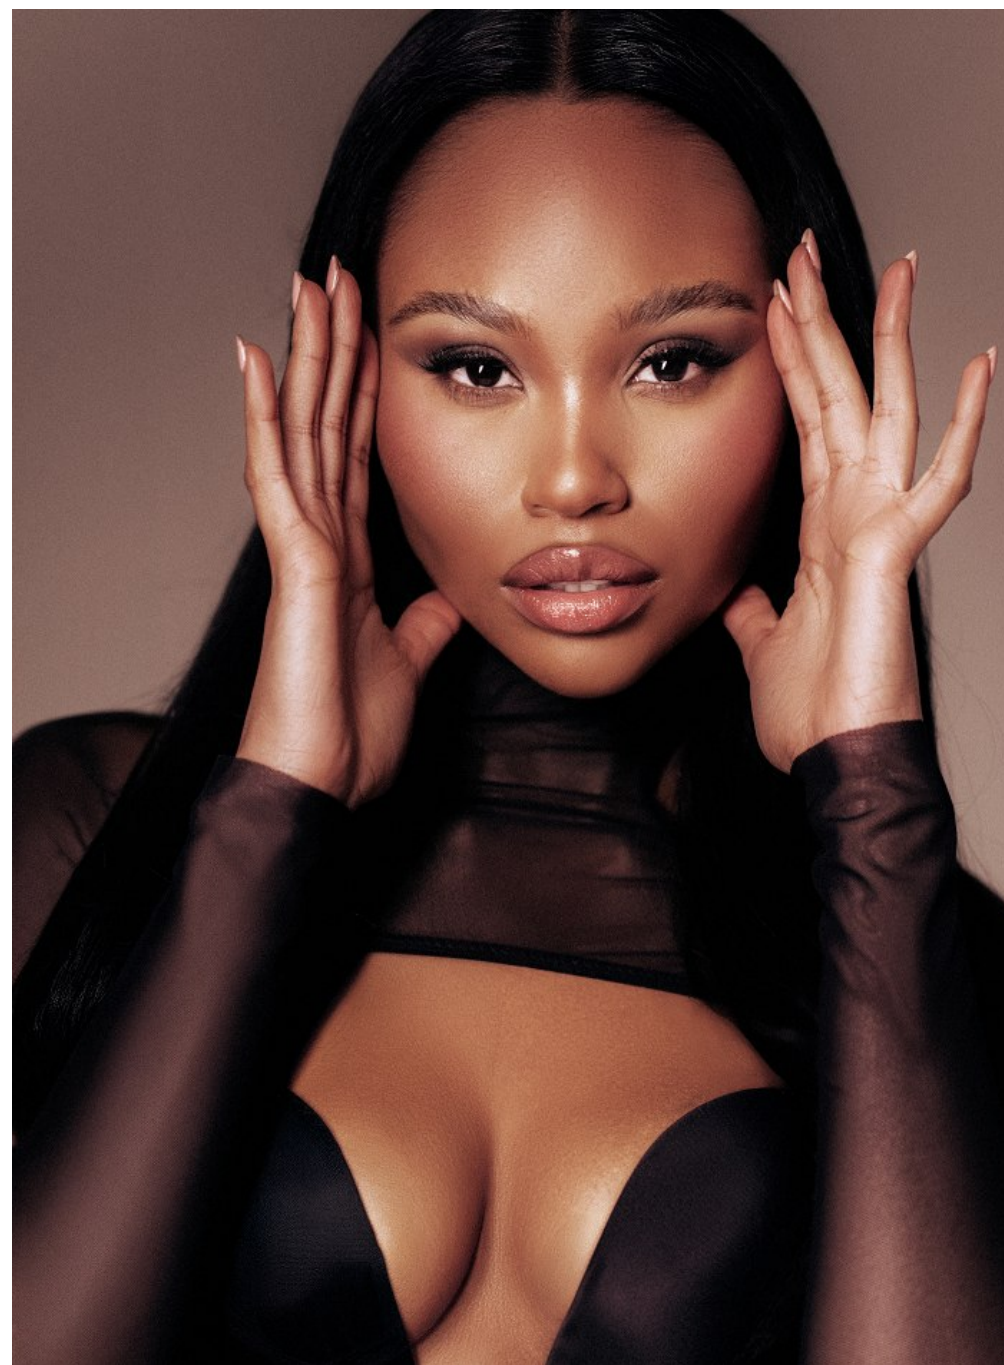

Britnee Orphe Height 5'10" | 178cm Bust 34" | 86cm Waist 25" | 64cm Hips 37" | 94cm
Dress 2-4 US | 32-34 EU Shoe 9 US | 40 EU Hair Black Eyes Brown