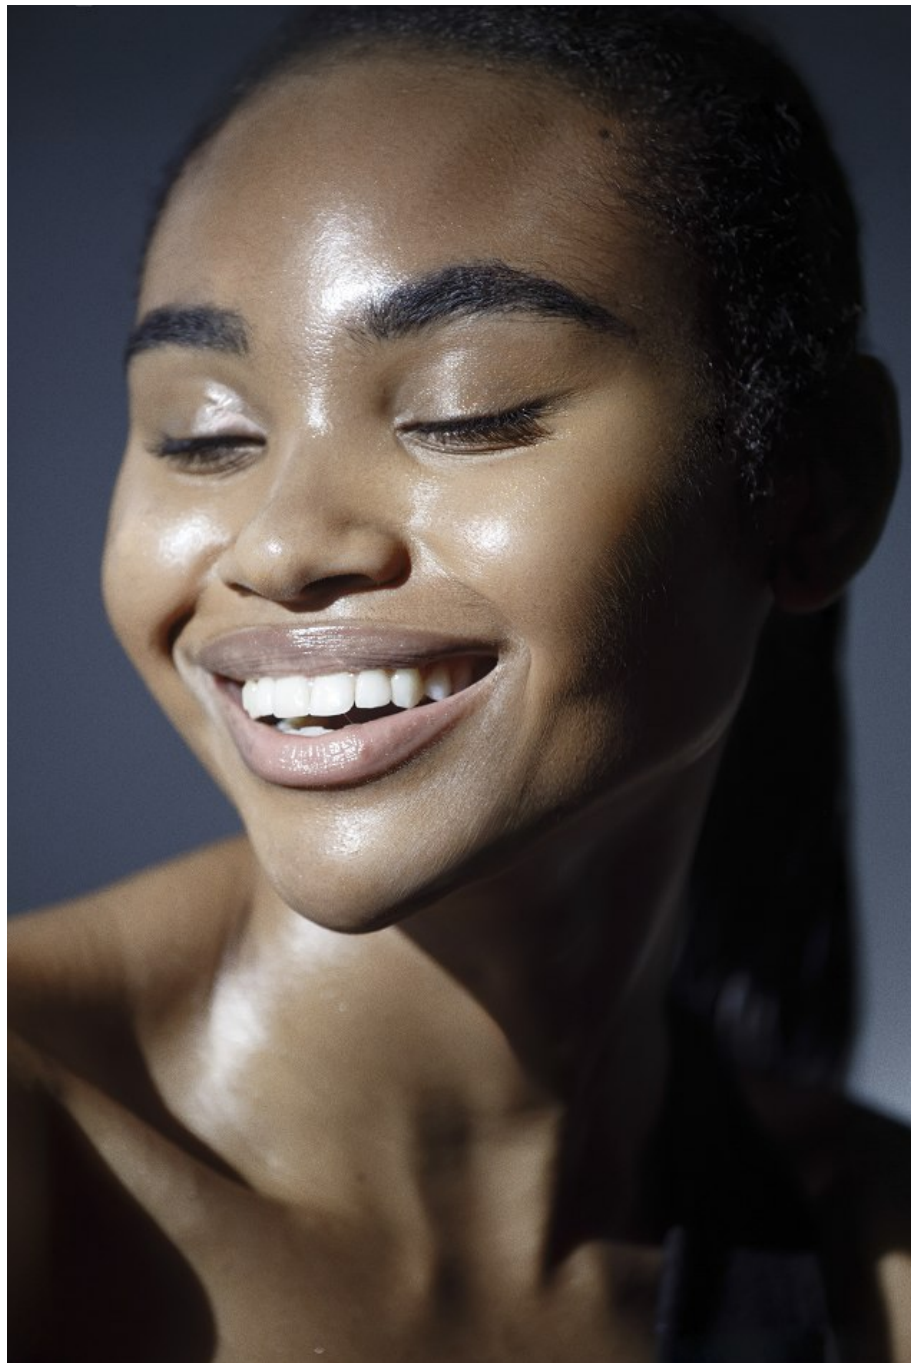

Britnee Orphe Height 5'10" | 178cm Bust 34" | 86cm Waist 25" | 64cm Hips 37" | 94cm
Dress 2-4 US | 32-34 EU Shoe 9 US | 40 EU Hair Black Eyes Brown