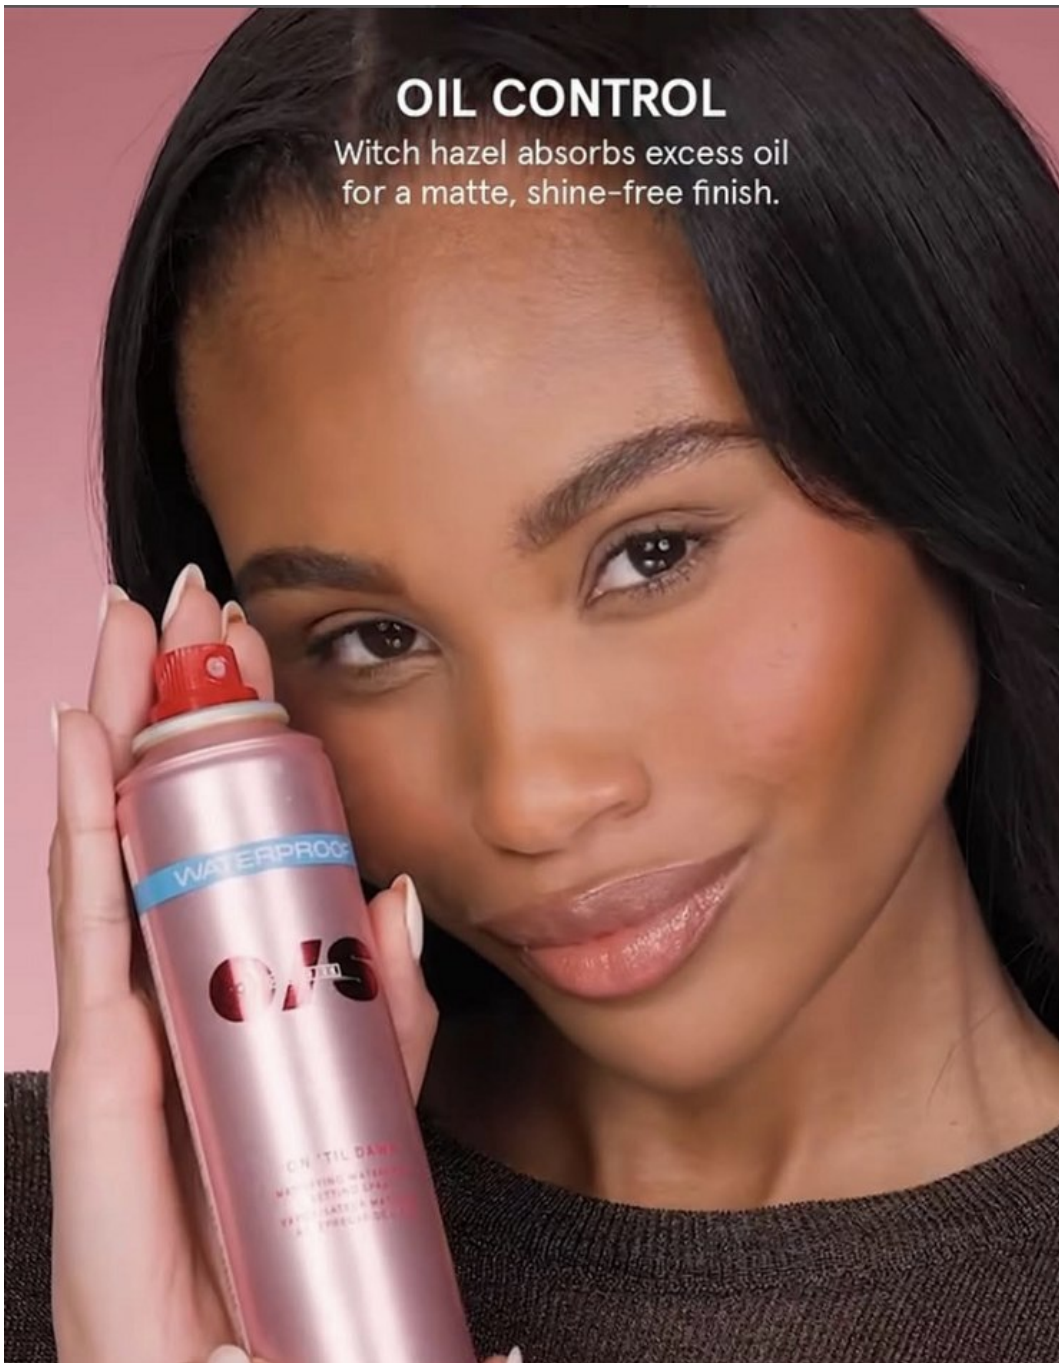

Britnee Orphe Height 5'10" | 178cm Bust 34" | 86cm Waist 25" | 64cm Hips 37" | 94cm
Dress 2-4 US | 32-34 EU Shoe 9 US | 40 EU Hair Black Eyes Brown

OIL CONTROL

Witch hazel absorbs excess oil for a matte, shine-free finish.