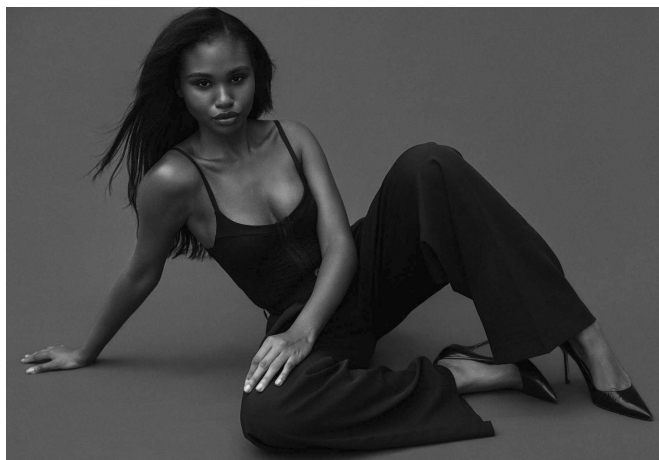

Britnee Orphe Height 5'10" | 178cm Bust 34" | 86cm Waist 25" | 64cm Hips 37" | 94cm
 Dress 2-4 US | 32-34 EU Shoe 9 US | 40 EU Hair Black Eyes Brown

Britnee Orphe Height 5'10" | 178cm Bust 34" | 86cm Waist 25" | 64cm Hips 37" | 94cm
Dress 2-4 US | 32-34 EU Shoe 9 US | 40 EU Hair Black Eyes Brown