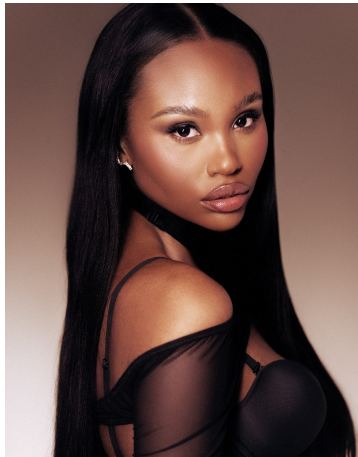

Britnee Orphe Height 5'10" | 178cm Bust 34" | 86cm Waist 25" | 64cm Hips 37" | 94cm
 Dress 2-4 US | 32-34 EU Shoe 9 US | 40 EU Hair Black Eyes Brown

Britnee Orphe Height 5'10" | 178cm Bust 34" | 86cm Waist 25" | 64cm Hips 37" | 94cm
Dress 2-4 US | 32-34 EU Shoe 9 US | 40 EU Hair Black Eyes Brown

Britnee Orphe Height 5'10" | 178cm Bust 34" | 86cm Waist 25" | 64cm Hips 37" | 94cm
Dress 2-4 US | 32-34 EU Shoe 9 US | 40 EU Hair Black Eyes Brown