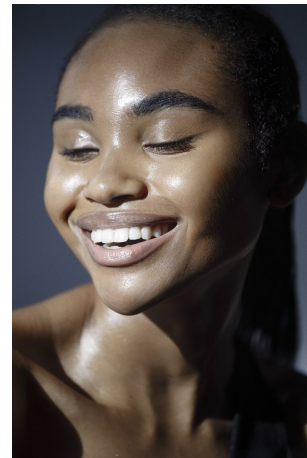

Britnee Orphe Height 5'10" | 178cm Bust 34" | 86cm Waist 25" | 64cm Hips 37" | 94cm
 Dress 2-4 US | 32-34 EU Shoe 9 US | 40 EU Hair Black Eyes Brown

Britnee Orphe Height 5'10" | 178cm Bust 34" | 86cm Waist 25" | 64cm Hips 37" | 94cm
Dress 2-4 US | 32-34 EU Shoe 9 US | 40 EU Hair Black Eyes Brown