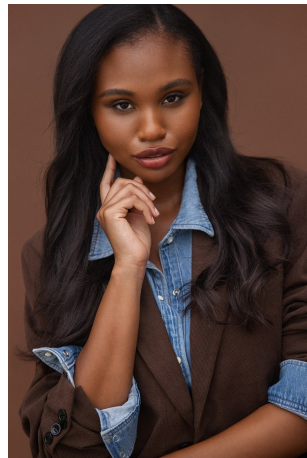

Britnee Orphe Height 5'10" | 178cm Bust 34" | 86cm Waist 25" | 64cm Hips 37" | 94cm
 Dress 2-4 US | 32-34 EU Shoe 9 US | 40 EU Hair Black Eyes Brown

Britnee Orphe Height 5'10" | 178cm Bust 34" | 86cm Waist 25" | 64cm Hips 37" | 94cm
Dress 2-4 US | 32-34 EU Shoe 9 US | 40 EU Hair Black Eyes Brown