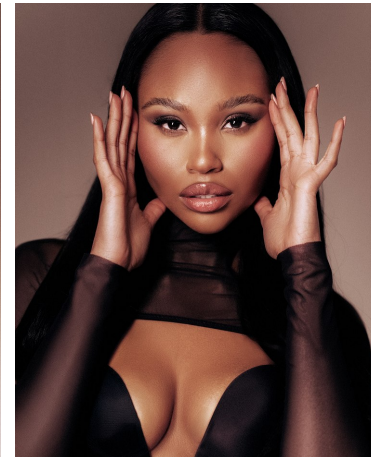

Britnee Orphe Height 5'10" | 178cm Bust 34" | 86cm Waist 25" | 64cm Hips 37" | 94cm
 Dress 2-4 US | 32-34 EU Shoe 9 US | 40 EU Hair Black Eyes Brown

Britnee Orphe Height 5'10" | 178cm Bust 34" | 86cm Waist 25" | 64cm Hips 37" | 94cm
Dress 2-4 US | 32-34 EU Shoe 9 US | 40 EU Hair Black Eyes Brown

Britnee Orphe Height 5'10" | 178cm Bust 34" | 86cm Waist 25" | 64cm Hips 37" | 94cm
Dress 2-4 US | 32-34 EU Shoe 9 US | 40 EU Hair Black Eyes Brown