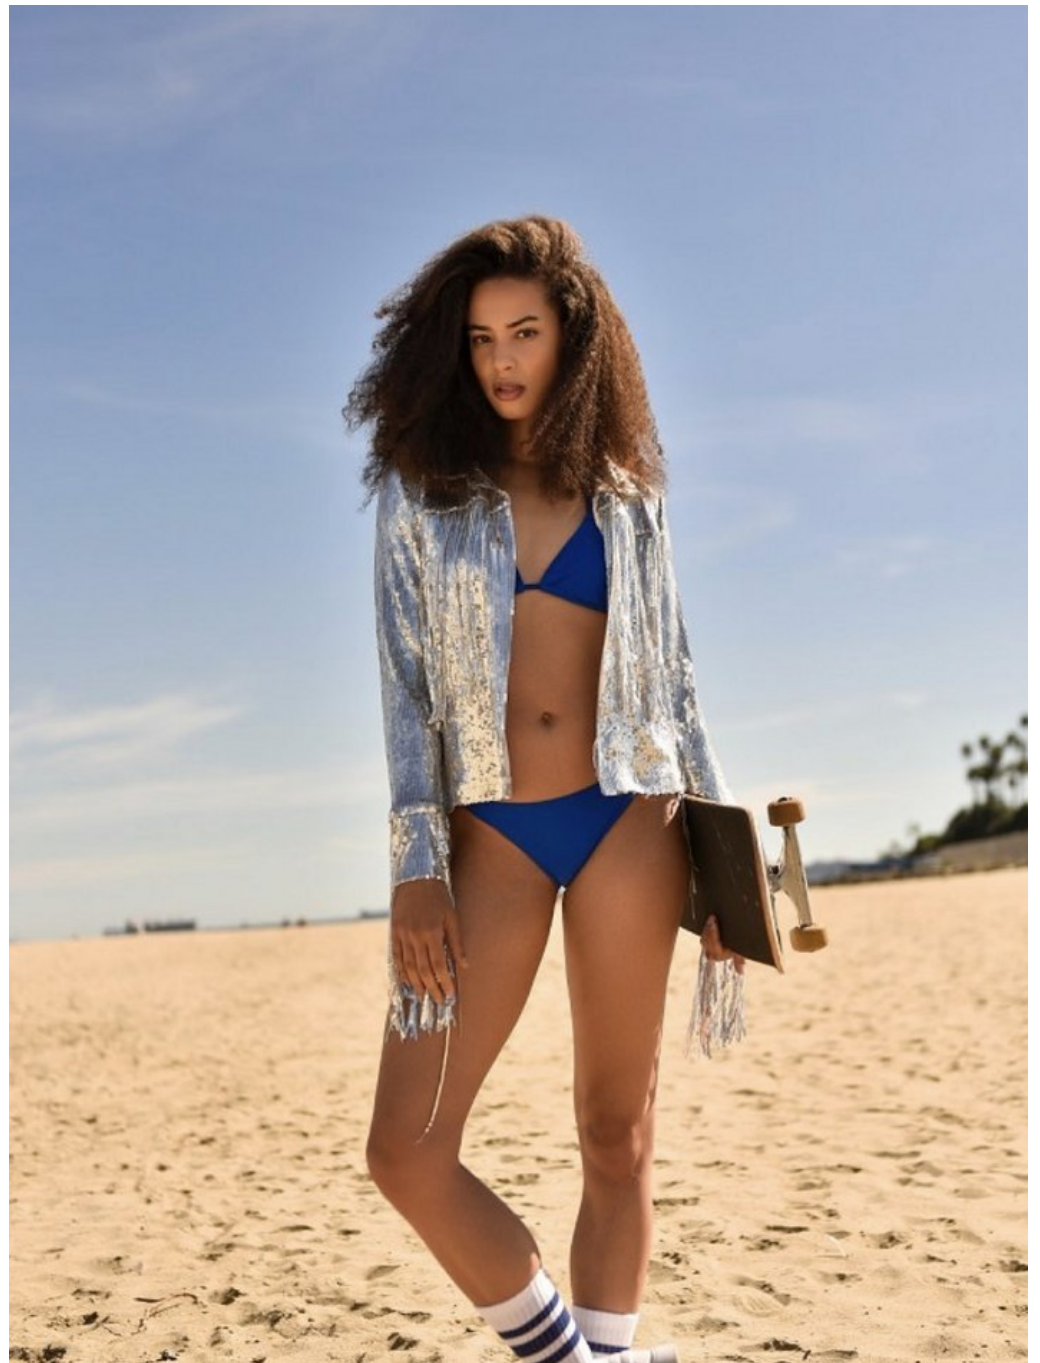

Demmie Scobey Height 5'11" | 180cm Bust 34" | 86cm Waist 25" | 64cm Hips 35" | 89cm
Dress 4 US | 34 EU Shoe 9.5 US | 40.5 EU Hair Brown Eyes Brown

CGM
CAROLINE GLEASON
MANAGEMENT