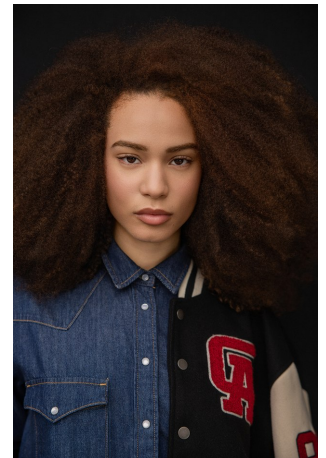

Demi

Demmie Scobey Height 5'11" | 180cm Bust 34" | 86cm Waist 25" | 64cm Hips 35" | 89cm
Dress 4 US | 34 EU Shoe 9.5 US | 40.5 EU Hair Brown Eyes Brown

CGM
CAROLINE GLEASON
MANAGEMENT

Demmie Scobey Height 5'11" | 180cm Bust 34" | 86cm Waist 25" | 64cm Hips 35" | 89cm
Dress 4 US | 34 EU Shoe 9.5 US | 40.5 EU Hair Brown Eyes Brown

#YOURNEWWARDROBE
shacket knit denim jeans

#YOURNEWWARDROBE
quilted puffer cargo pants

Demmie Scobey Height 5'11" | 180cm Bust 34" | 86cm Waist 25" | 64cm Hips 35" | 89cm
Dress 4 US | 34 EU Shoe 9.5 US | 40.5 EU Hair Brown Eyes Brown