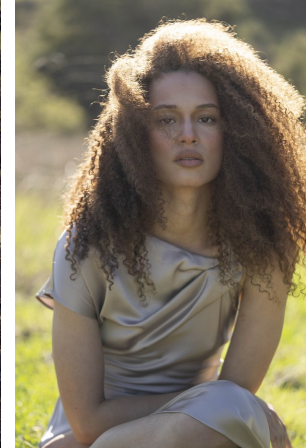

Demi

Demmie Scobey Height 5'11" | 180cm Bust 34" | 86cm Waist 25" | 64cm Hips 35" | 89cm
Dress 4 US | 34 EU Shoe 9.5 US | 40.5 EU Hair Brown Eyes Brown

CGM
CAROLINE GLEASON
MANAGEMENT

Demmie Scobey Height 5'11" | 180cm Bust 34" | 86cm Waist 25" | 64cm Hips 35" | 89cm
Dress 4 US | 34 EU Shoe 9.5 US | 40.5 EU Hair Brown Eyes Brown

#YOURNEWWARDROBE
shacket knit denim jeans

#YOURNEWWARDROBE
quilted puffer cargo pants

Demmie Scobey Height 5'11" | 180cm Bust 34" | 86cm Waist 25" | 64cm Hips 35" | 89cm
Dress 4 US | 34 EU Shoe 9.5 US | 40.5 EU Hair Brown Eyes Brown

Demmie Scobey Height 5'11" | 180cm Bust 34" | 86cm Waist 25" | 64cm Hips 35" | 89cm
 Dress 4 US | 34 EU Shoe 9.5 US | 40.5 EU Hair Brown Eyes Brown

Demmie Scobey Height 5'11" | 180cm Bust 34" | 86cm Waist 25" | 64cm Hips 35" | 89cm
Dress 4 US | 34 EU Shoe 9.5 US | 40.5 EU Hair Brown Eyes Brown