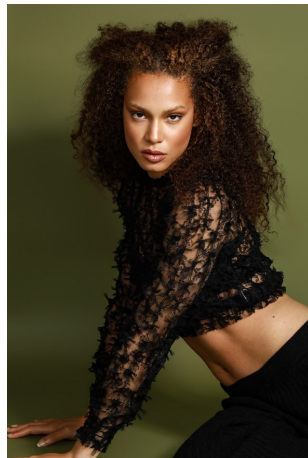

Demmie Scobey Height 5'11" | 180cm Bust 34" | 86cm Waist 25" | 64cm Hips 35" | 89cm
Dress 4 US | 34 EU Shoe 9.5 US | 40.5 EU Hair Brown Eyes Brown