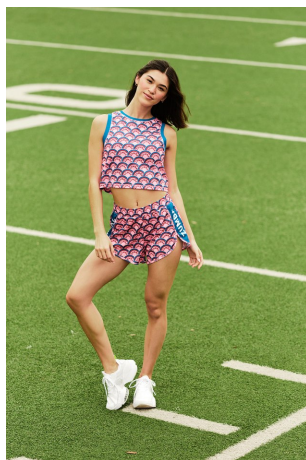

Caroline Churchill Height 5'9" | 175cm Bust 34" | 86cm Waist 25" | 63cm Hips 35" | 89cm
 Dress 2-4 US | 32-34 EU Shoe 8 US | 39 EU Hair Brown Eyes Brown

Caroline Churchill Height 5'9" | 175cm Bust 34" | 86cm Waist 25" | 63cm Hips 35" | 89cm
Dress 2-4 US | 32-34 EU Shoe 8 US | 39 EU Hair Brown Eyes Brown

Caroline Churchill Height 5'9" | 175cm Bust 34" | 86cm Waist 25" | 63cm Hips 35" | 89cm
Dress 2-4 US | 32-34 EU Shoe 8 US | 39 EU Hair Brown Eyes Brown