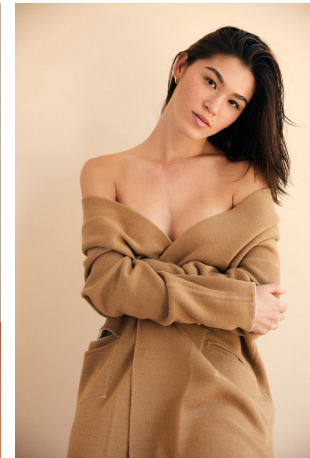

Caroline Churchill Height 5'9" | 175cm Bust 34" | 86cm Waist 25" | 63cm Hips 35" | 89cm
 Dress 2-4 US | 32-34 EU Shoe 8 US | 39 EU Hair Brown Eyes Brown

Caroline Churchill Height 5'9" | 175cm Bust 34" | 86cm Waist 25" | 63cm Hips 35" | 89cm
Dress 2-4 US | 32-34 EU Shoe 8 US | 39 EU Hair Brown Eyes Brown

Caroline Churchill Height 5'9" | 175cm Bust 34" | 86cm Waist 25" | 63cm Hips 35" | 89cm
Dress 2-4 US | 32-34 EU Shoe 8 US | 39 EU Hair Brown Eyes Brown