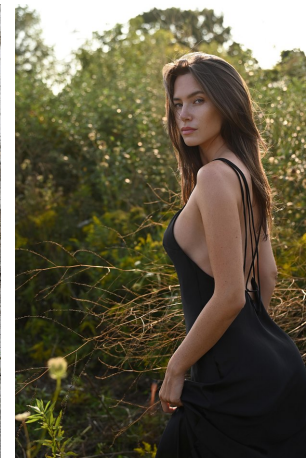

Kelly Mcgarvey Height 5'9" | 175cm Bust 34" | 86cm Waist 25" | 64cm Hips 36" | 92cm
 Dress 4 US | 34 EU Shoe 7.5 US | 38.5 EU Hair Brown Eyes Blue

Kelly Mcgarvey Height 5'9" | 175cm Bust 34" | 86cm Waist 25" | 64cm Hips 36" | 92cm
Dress 4 US | 34 EU Shoe 7.5 US | 38.5 EU Hair Brown Eyes Blue