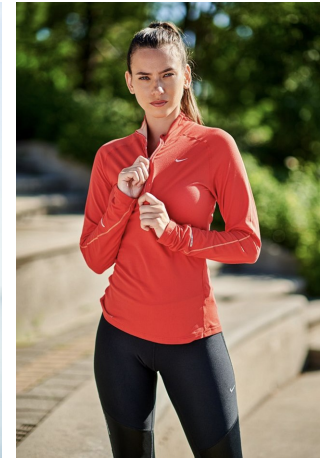

Kelly Mcgarvey Height 5'9" | 175cm Bust 34" | 86cm Waist 25" | 64cm Hips 36" | 92cm
 Dress 4 US | 34 EU Shoe 7.5 US | 38.5 EU Hair Brown Eyes Blue

Kelly Mcgarvey Height 5'9" | 175cm Bust 34" | 86cm Waist 25" | 64cm Hips 36" | 92cm
Dress 4 US | 34 EU Shoe 7.5 US | 38.5 EU Hair Brown Eyes Blue