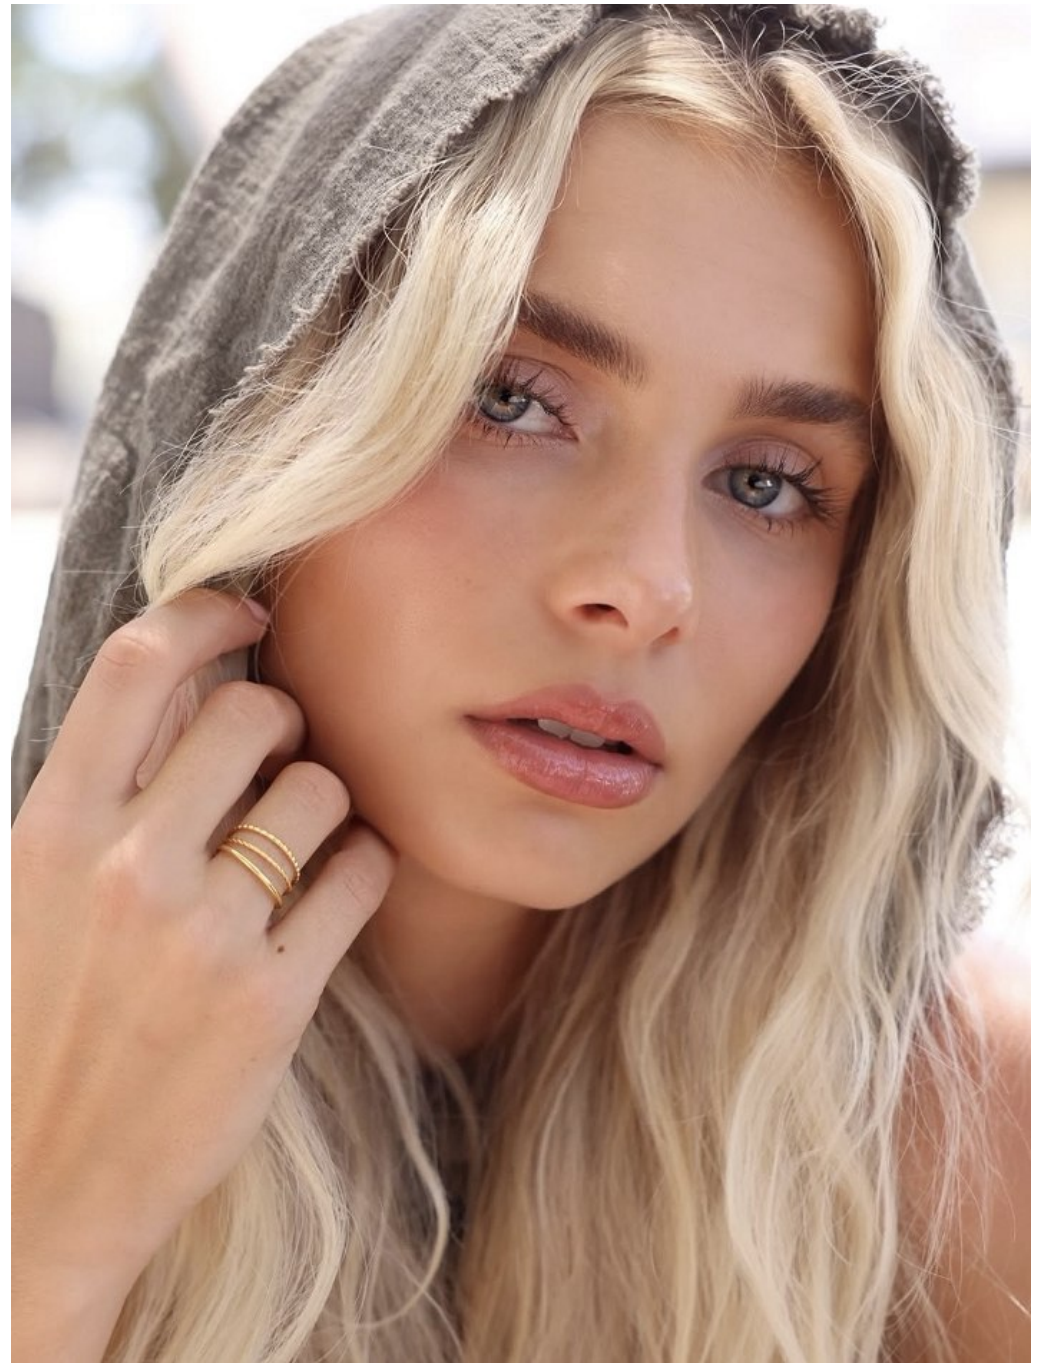

Allea Storm Height 5'9" | 175cm Bust 34" | 86cm Waist 25" | 64cm Hips 36" | 92cm
Dress 2-4 US | 32-34 EU Shoe 9.5 US | 40.5 EU Hair Blonde Eyes Blue