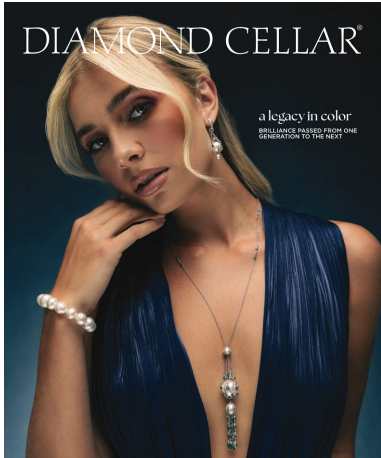

Allea Storm Height 5'9" | 175cm Bust 34" | 86cm Waist 25" | 64cm Hips 36" | 92cm  
 Dress 2-4 US | 32-34 EU Shoe 9.5 US | 40.5 EU Hair Blonde Eyes Blue

Allea Storm Height 5'9" | 175cm Bust 34" | 86cm Waist 25" | 64cm Hips 36" | 92cm  
Dress 2-4 US | 32-34 EU Shoe 9.5 US | 40.5 EU Hair Blonde Eyes Blue