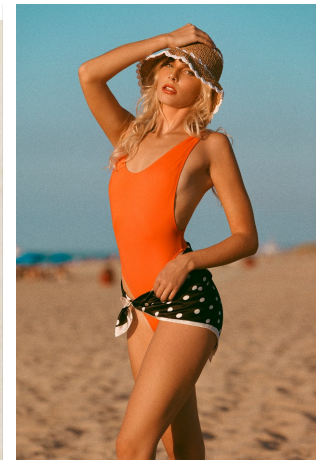

Allea Storm Height 5'9" | 175cm Bust 34" | 86cm Waist 25" | 64cm Hips 36" | 92cm  
 Dress 2-4 US | 32-34 EU Shoe 9.5 US | 40.5 EU Hair Blonde Eyes Blue

Allea Storm Height 5'9" | 175cm Bust 34" | 86cm Waist 25" | 64cm Hips 36" | 92cm  
Dress 2-4 US | 32-34 EU Shoe 9.5 US | 40.5 EU Hair Blonde Eyes Blue