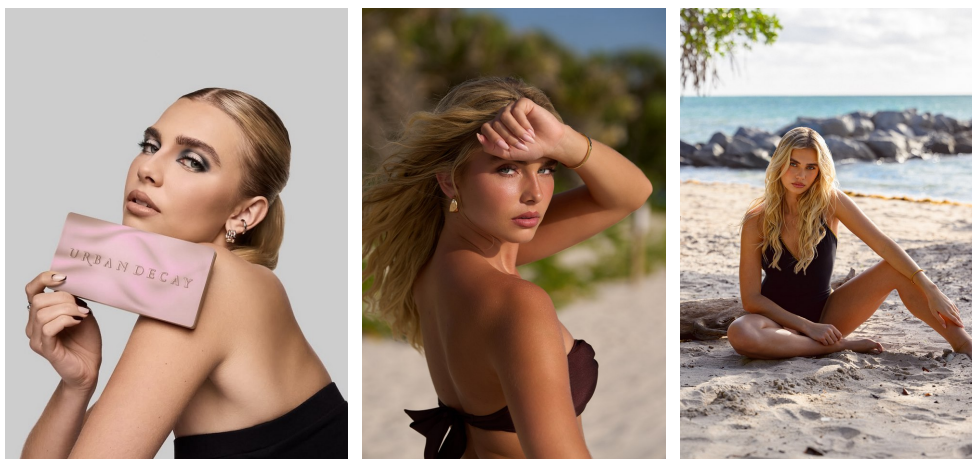

Allea Storm Height 5'9" | 175cm Bust 34" | 86cm Waist 25" | 64cm Hips 36" | 92cm
Dress 2-4 US | 32-34 EU Shoe 9.5 US | 40.5 EU Hair Blonde Eyes Blue