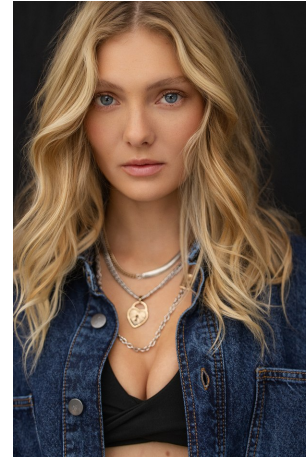

Olivia Buzzell   Height 5'8" | 173cm   Bust 34" | 86cm   Waist 24" | 61cm   Hips 35" | 89cm  
Dress 2 US | 32 EU   Shoe 7.5 US | 38.5 EU   Hair Blonde   Eyes Blue

Olivia Buzzell   Height 5'8" | 173cm   Bust 34" | 86cm   Waist 24" | 61cm   Hips 35" | 89cm  
Dress 2 US | 32 EU   Shoe 7.5 US | 38.5 EU   Hair Blonde   Eyes Blue

Olivia Buzzell   Height 5'8" | 173cm   Bust 34" | 86cm   Waist 24" | 61cm   Hips 35" | 89cm  
Dress 2 US | 32 EU   Shoe 7.5 US | 38.5 EU   Hair Blonde   Eyes Blue