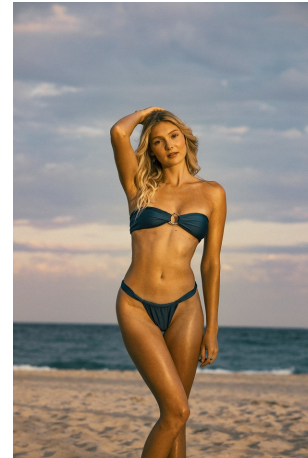

Olivia Buzzell Height 5'8" | 173cm Bust 34" | 86cm Waist 24" | 61cm Hips 35" | 89cm
Dress 2 US | 32 EU Shoe 7.5 US | 38.5 EU Hair Blonde Eyes Blue

Olivia Buzzell Height 5'8" | 173cm Bust 34" | 86cm Waist 24" | 61cm Hips 35" | 89cm
Dress 2 US | 32 EU Shoe 7.5 US | 38.5 EU Hair Blonde Eyes Blue

Olivia Buzzell Height 5'8" | 173cm Bust 34" | 86cm Waist 24" | 61cm Hips 35" | 89cm
Dress 2 US | 32 EU Shoe 7.5 US | 38.5 EU Hair Blonde Eyes Blue