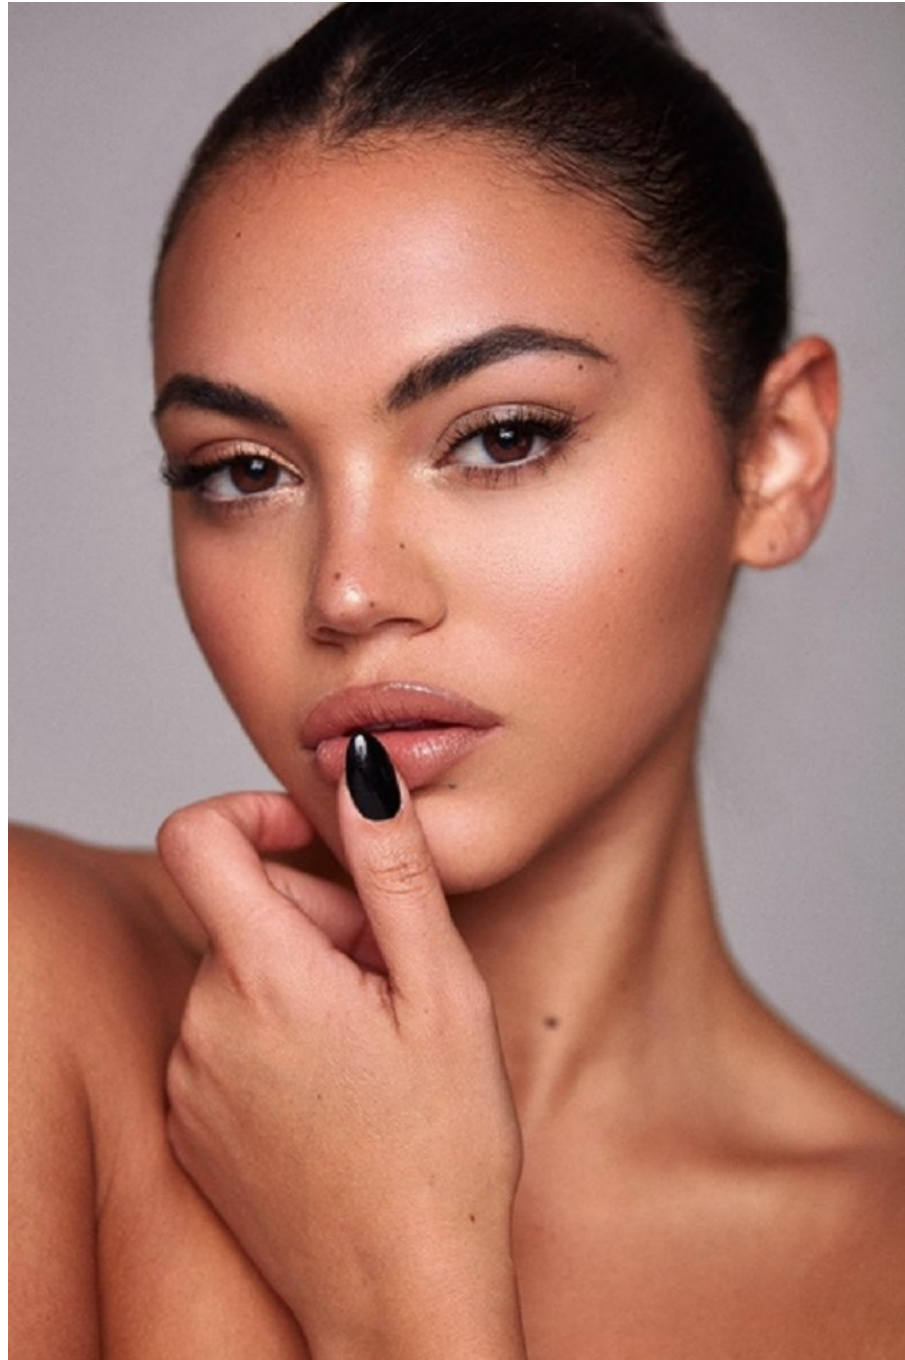

Michaela Ludlow   Height 5'7" | 170cm   Bust 34" | 86cm   Waist 26" | 66cm   Hips 36" | 92cm
Dress 4 US | 34 EU   Shoe 8.5 US | 39.5 EU   Hair Brown   Eyes Brown

Michaela Ludlow   Height 5'7" | 170cm   Bust 34" | 86cm   Waist 26" | 66cm   Hips 36" | 92cm
Dress 4 US | 34 EU   Shoe 8.5 US | 39.5 EU   Hair Brown   Eyes Brown