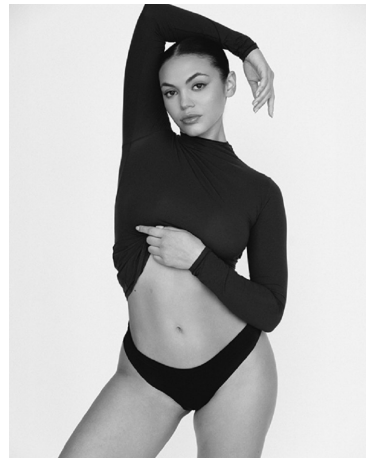

Michaela Ludlow   Height 5'7" | 170cm   Bust 34" | 86cm   Waist 26" | 66cm   Hips 36" | 92cm  
Dress 4 US | 34 EU   Shoe 8.5 US | 39.5 EU   Hair Brown   Eyes Brown

Michaela Ludlow   Height 5'7" | 170cm   Bust 34" | 86cm   Waist 26" | 66cm   Hips 36" | 92cm  
Dress 4 US | 34 EU   Shoe 8.5 US | 39.5 EU   Hair Brown   Eyes Brown