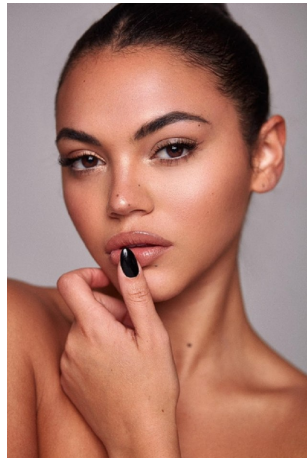

Michaela Ludlow Height 5'7" | 170cm Bust 34" | 86cm Waist 26" | 66cm Hips 36" | 92cm
Dress 4 US | 34 EU Shoe 8.5 US | 39.5 EU Hair Brown Eyes Brown

Michaela Ludlow Height 5'7" | 170cm Bust 34" | 86cm Waist 26" | 66cm Hips 36" | 92cm
 Dress 4 US | 34 EU Shoe 8.5 US | 39.5 EU Hair Brown Eyes Brown