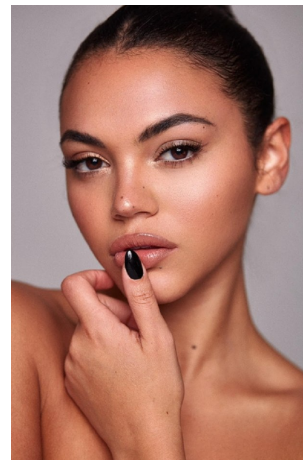

Michaela Ludlow Height 5'7" | 170cm Bust 34" | 86cm Waist 26" | 66cm Hips 36" | 92cm
Dress 4 US | 34 EU Shoe 8.5 US | 39.5 EU Hair Brown Eyes Brown

Michaela Ludlow Height 5'7" | 170cm Bust 34" | 86cm Waist 26" | 66cm Hips 36" | 92cm
 Dress 4 US | 34 EU Shoe 8.5 US | 39.5 EU Hair Brown Eyes Brown