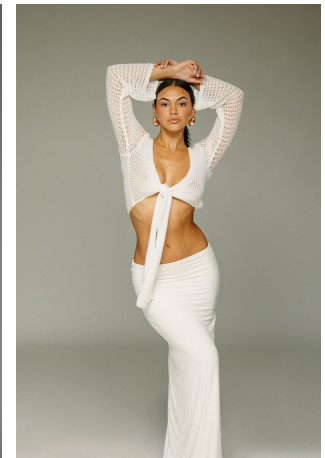

Michaela Ludlow   Height 5'7" | 170cm   Bust 34" | 86cm   Waist 26" | 66cm   Hips 36" | 92cm  
Dress 4 US | 34 EU   Shoe 8.5 US | 39.5 EU   Hair Brown   Eyes Brown

Michaela Ludlow   Height 5'7" | 170cm   Bust 34" | 86cm   Waist 26" | 66cm   Hips 36" | 92cm  
Dress 4 US | 34 EU   Shoe 8.5 US | 39.5 EU   Hair Brown   Eyes Brown