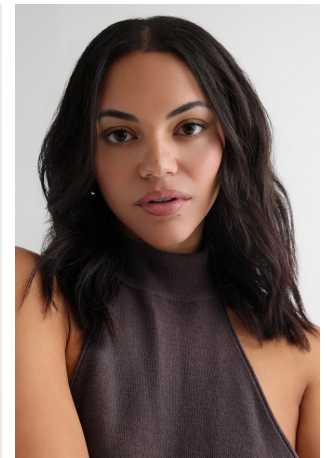

Michaela Ludlow Height 5'7" | 170cm Bust 34" | 86cm Waist 26" | 66cm Hips 36" | 92cm
Dress 4 US | 34 EU Shoe 8.5 US | 39.5 EU Hair Brown Eyes Brown

Michaela Ludlow Height 5'7" | 170cm Bust 34" | 86cm Waist 26" | 66cm Hips 36" | 92cm
 Dress 4 US | 34 EU Shoe 8.5 US | 39.5 EU Hair Brown Eyes Brown