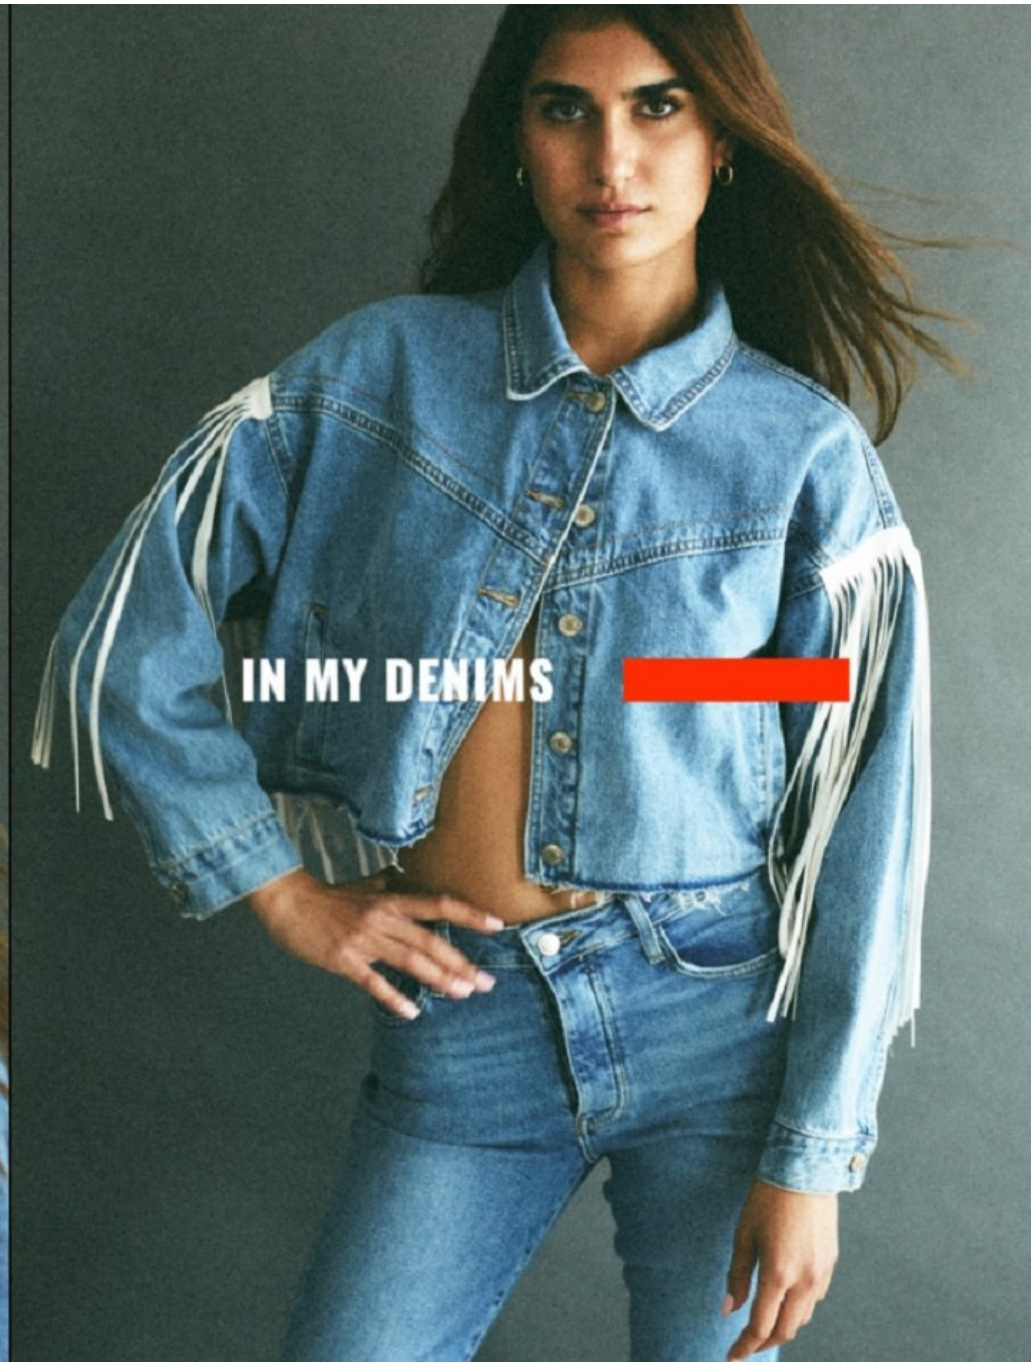

IN MY DENIMS

Tandis Esfandiari   Height 5'10" | 178cm   Bust 34" | 86cm   Waist 25" | 63cm   Hips 35" | 89cm
Dress 2 US | 32 EU   Shoe 9 US | 40 EU   Hair Brown   Eyes Brown

CGM
CAROLINE GLEASON
MANAGEMENT