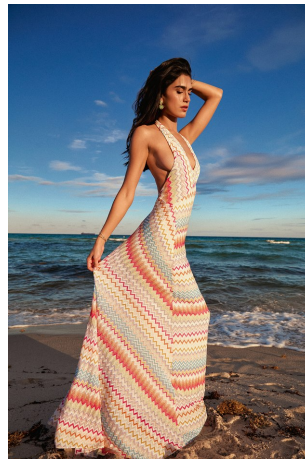

Tandis Esfandiari Height 5'10" | 178cm Bust 34" | 86cm Waist 25" | 63cm Hips 35" | 89cm
Dress 2 US | 32 EU Shoe 9 US | 40 EU Hair Brown Eyes Brown

Tandis Esfandiari Height 5'10" | 178cm Bust 34" | 86cm Waist 25" | 63cm Hips 35" | 89cm
 Dress 2 US | 32 EU Shoe 9 US | 40 EU Hair Brown Eyes Brown