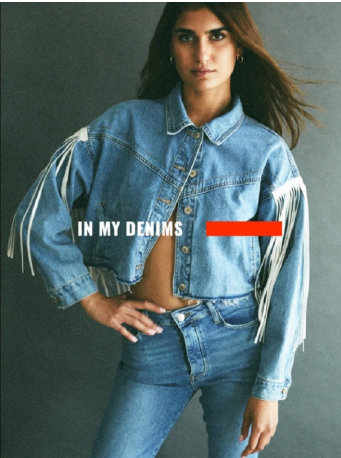

Tandis Esfandiari   Height 5'10" | 178cm   Bust 34" | 86cm   Waist 25" | 63cm   Hips 35" | 89cm
Dress 2 US | 32 EU   Shoe 9 US | 40 EU   Hair Brown   Eyes Brown