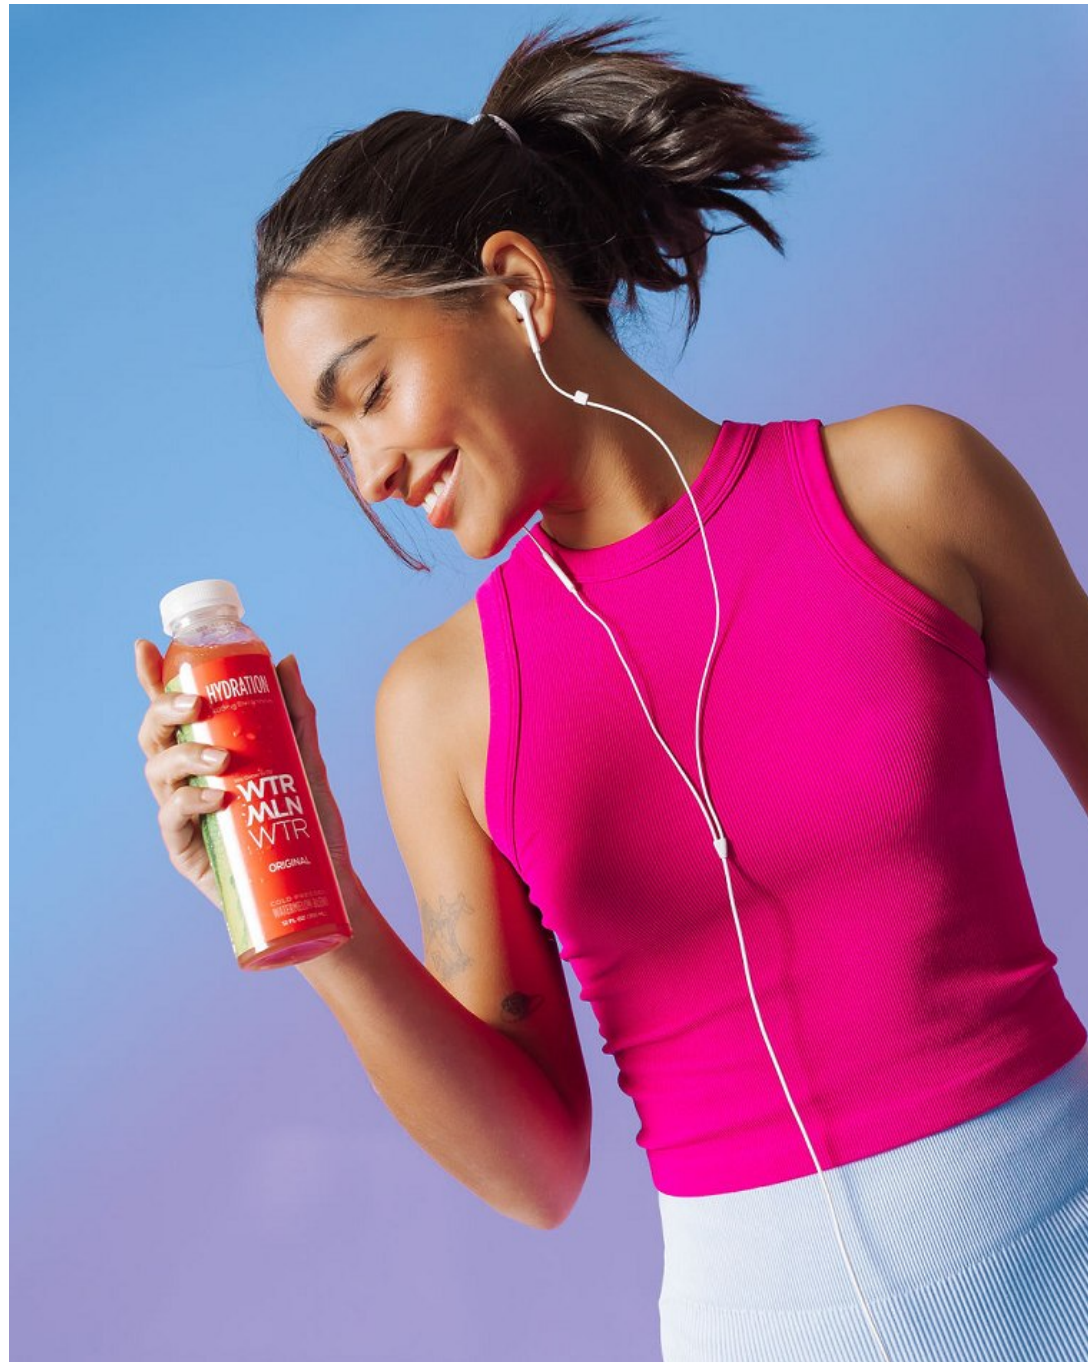

Cheyenne Mecier   Height 5'7.5" | 172cm   Bust 34" | 86cm   Waist 24" | 61cm   Hips 35" | 89cm
Dress 2 US | 32 EU   Shoe 9 US | 40 EU   Hair Brown   Eyes Brown

Cheyenne Mecier Height 5'7.5" | 172cm Bust 34" | 86cm Waist 24" | 61cm Hips 35" | 89cm
Dress 2 US | 32 EU Shoe 9 US | 40 EU Hair Brown Eyes Brown

CGM
CAROLINE GLEASON
MANAGEMENT