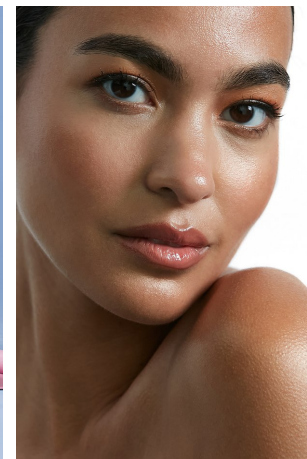

Cheyenne Mecier Height 5'7.5" | 172cm Bust 34" | 86cm Waist 24" | 61cm Hips 35" | 89cm
 Dress 2 US | 32 EU Shoe 9 US | 40 EU Hair Brown Eyes Brown

Cheyenne Mecier Height 5'7.5" | 172cm Bust 34" | 86cm Waist 24" | 61cm Hips 35" | 89cm
Dress 2 US | 32 EU Shoe 9 US | 40 EU Hair Brown Eyes Brown