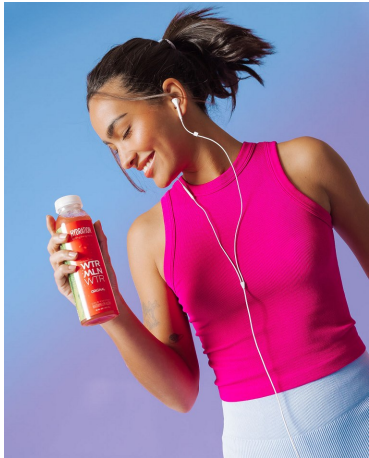

Cheyenne Mecier Height 5'7.5" | 172cm Bust 34" | 86cm Waist 24" | 61cm Hips 35" | 89cm
Dress 2 US | 32 EU Shoe 9 US | 40 EU Hair Brown Eyes Brown

Cheyenne Mecier Height 5'7.5" | 172cm Bust 34" | 86cm Waist 24" | 61cm Hips 35" | 89cm
Dress 2 US | 32 EU Shoe 9 US | 40 EU Hair Brown Eyes Brown