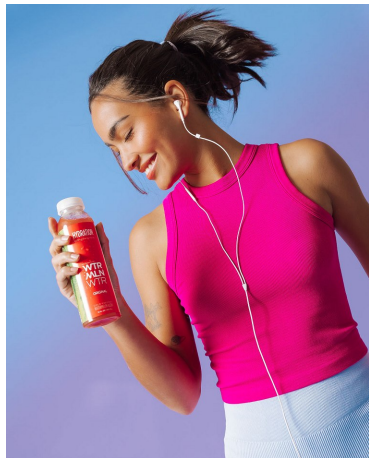

Cheyenne Mecier Height 5'7.5" | 172cm Bust 34" | 86cm Waist 24" | 61cm Hips 35" | 89cm
Dress 2 US | 32 EU Shoe 9 US | 40 EU Hair Brown Eyes Brown

Cheyenne Mecier Height 5'7.5" | 172cm Bust 34" | 86cm Waist 24" | 61cm Hips 35" | 89cm
 Dress 2 US | 32 EU Shoe 9 US | 40 EU Hair Brown Eyes Brown