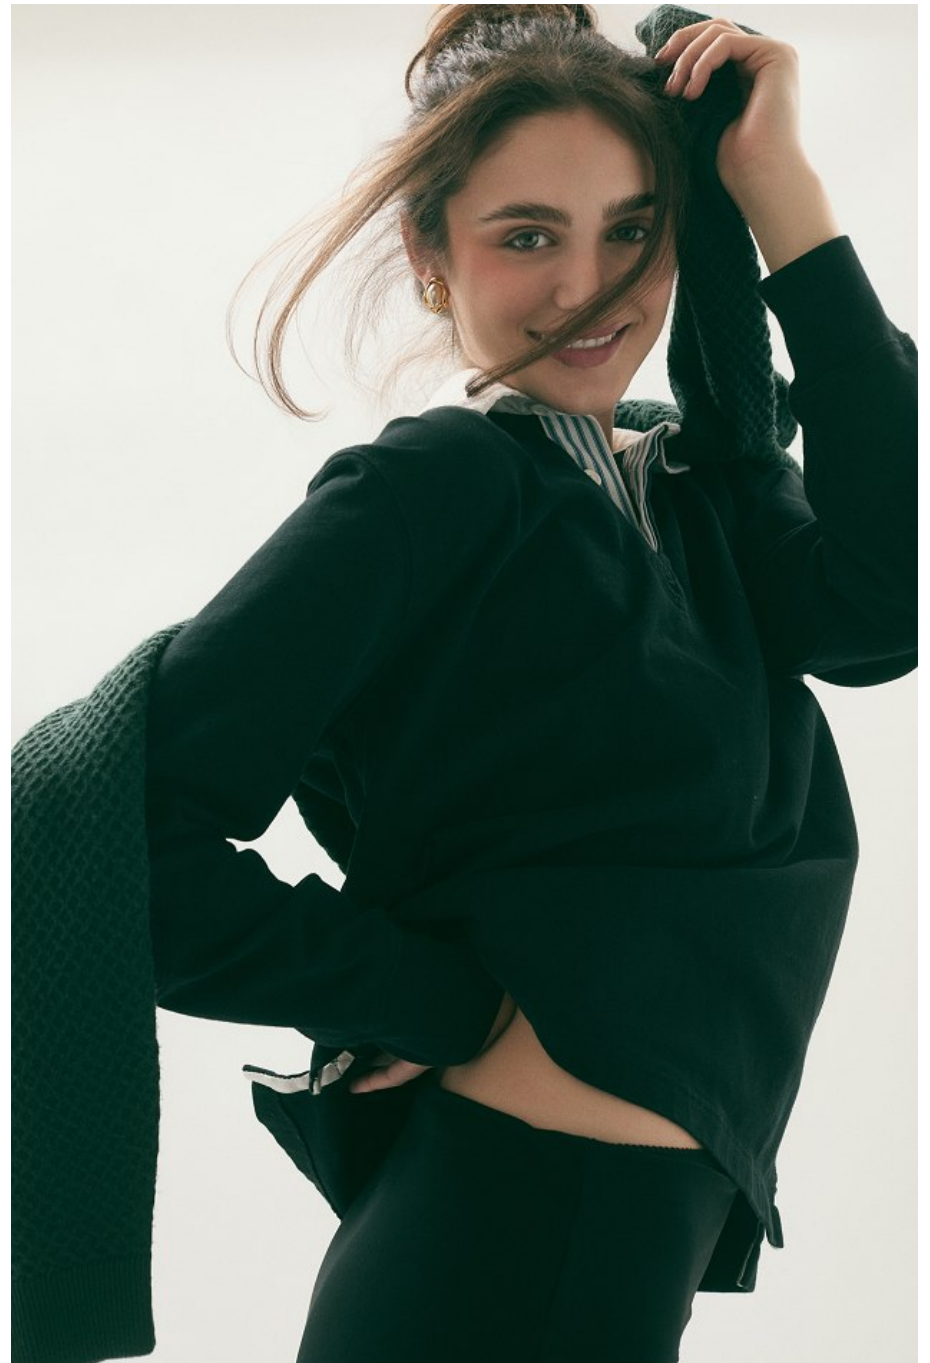

Marisa Palmieri   Height 5'9" | 175cm   Bust 36" | 91cm   Waist 29" | 74cm   Hips 40" | 102cm
Dress 6 US | 36 EU   Shoe 9.5 US | 40.5 EU   Hair Brown   Eyes Green