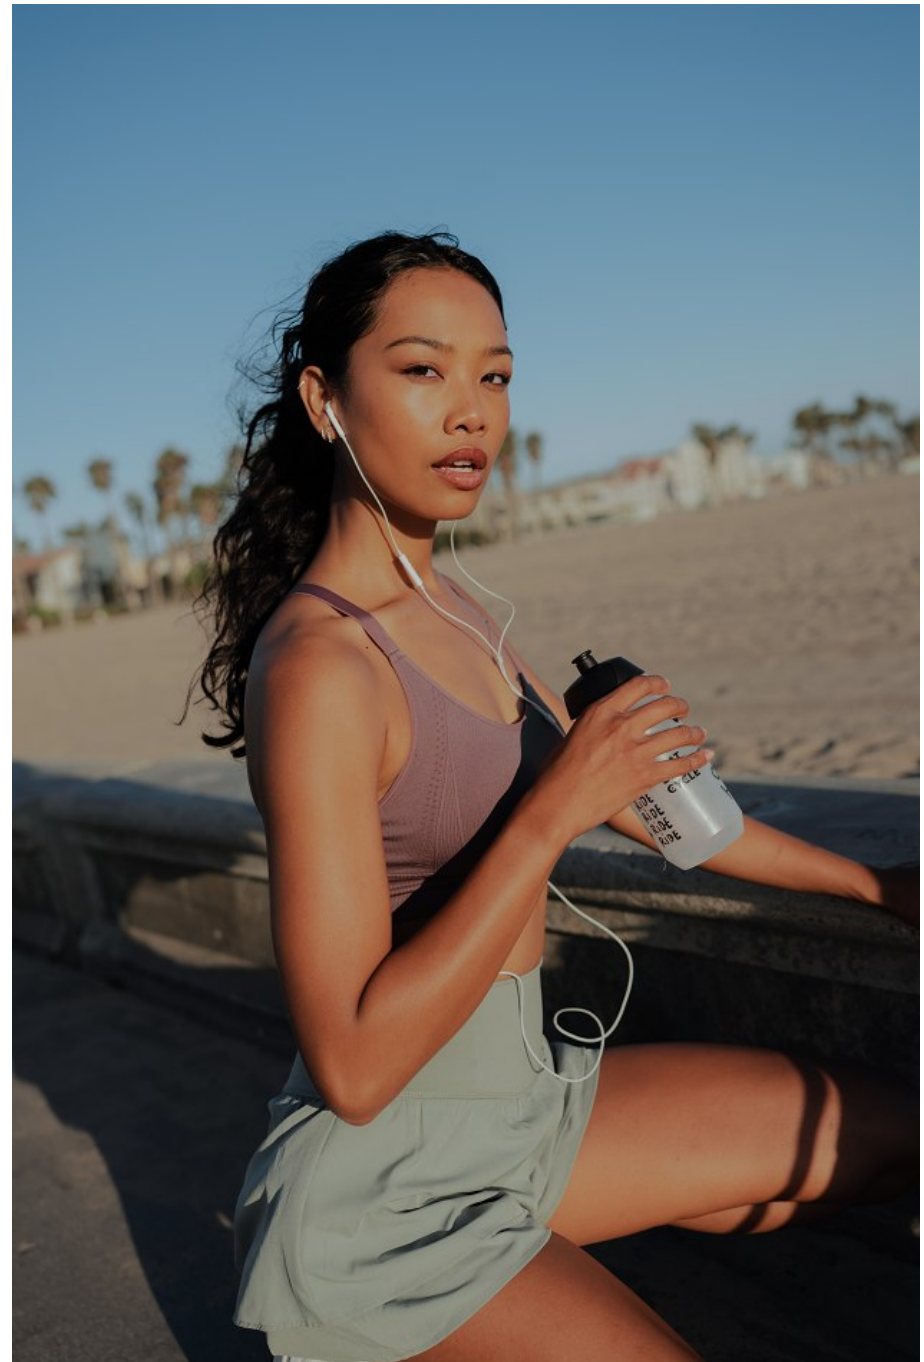

Lea Oblena Height 5'7.5" | 172cm Bust 34" | 86cm Waist 26" | 66cm Hips 35" | 89cm
Dress 2-4 US | 32-34 EU Shoe 9 US | 40 EU Hair Black Eyes Dark Brown