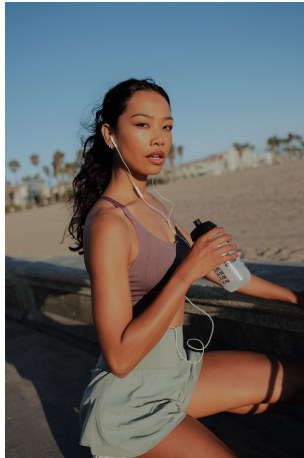

Lea Oblena Height 5'7.5" | 172cm Bust 34" | 86cm Waist 26" | 66cm Hips 35" | 89cm
Dress 2-4 US | 32-34 EU Shoe 9 US | 40 EU Hair Black Eyes Dark Brown

Lea Oblena Height 5'7.5" | 172cm Bust 34" | 86cm Waist 26" | 66cm Hips 35" | 89cm
Dress 2-4 US | 32-34 EU Shoe 9 US | 40 EU Hair Black Eyes Dark Brown

Lea Oblena Height 5'7.5" | 172cm Bust 34" | 86cm Waist 26" | 66cm Hips 35" | 89cm
Dress 2-4 US | 32-34 EU Shoe 9 US | 40 EU Hair Black Eyes Dark Brown