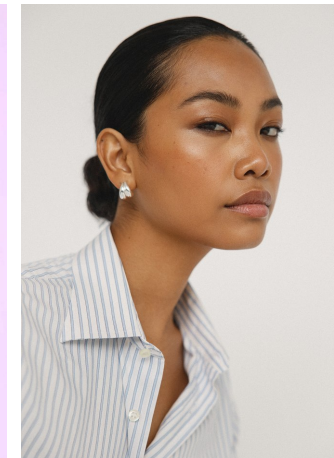

Lea Oblena Height 5'7.5" | 172cm Bust 34" | 86cm Waist 26" | 66cm Hips 35" | 89cm
Dress 2-4 US | 32-34 EU Shoe 9 US | 40 EU Hair Black Eyes Dark Brown

Lea Oblena Height 5'7.5" | 172cm Bust 34" | 86cm Waist 26" | 66cm Hips 35" | 89cm
Dress 2-4 US | 32-34 EU Shoe 9 US | 40 EU Hair Black Eyes Dark Brown