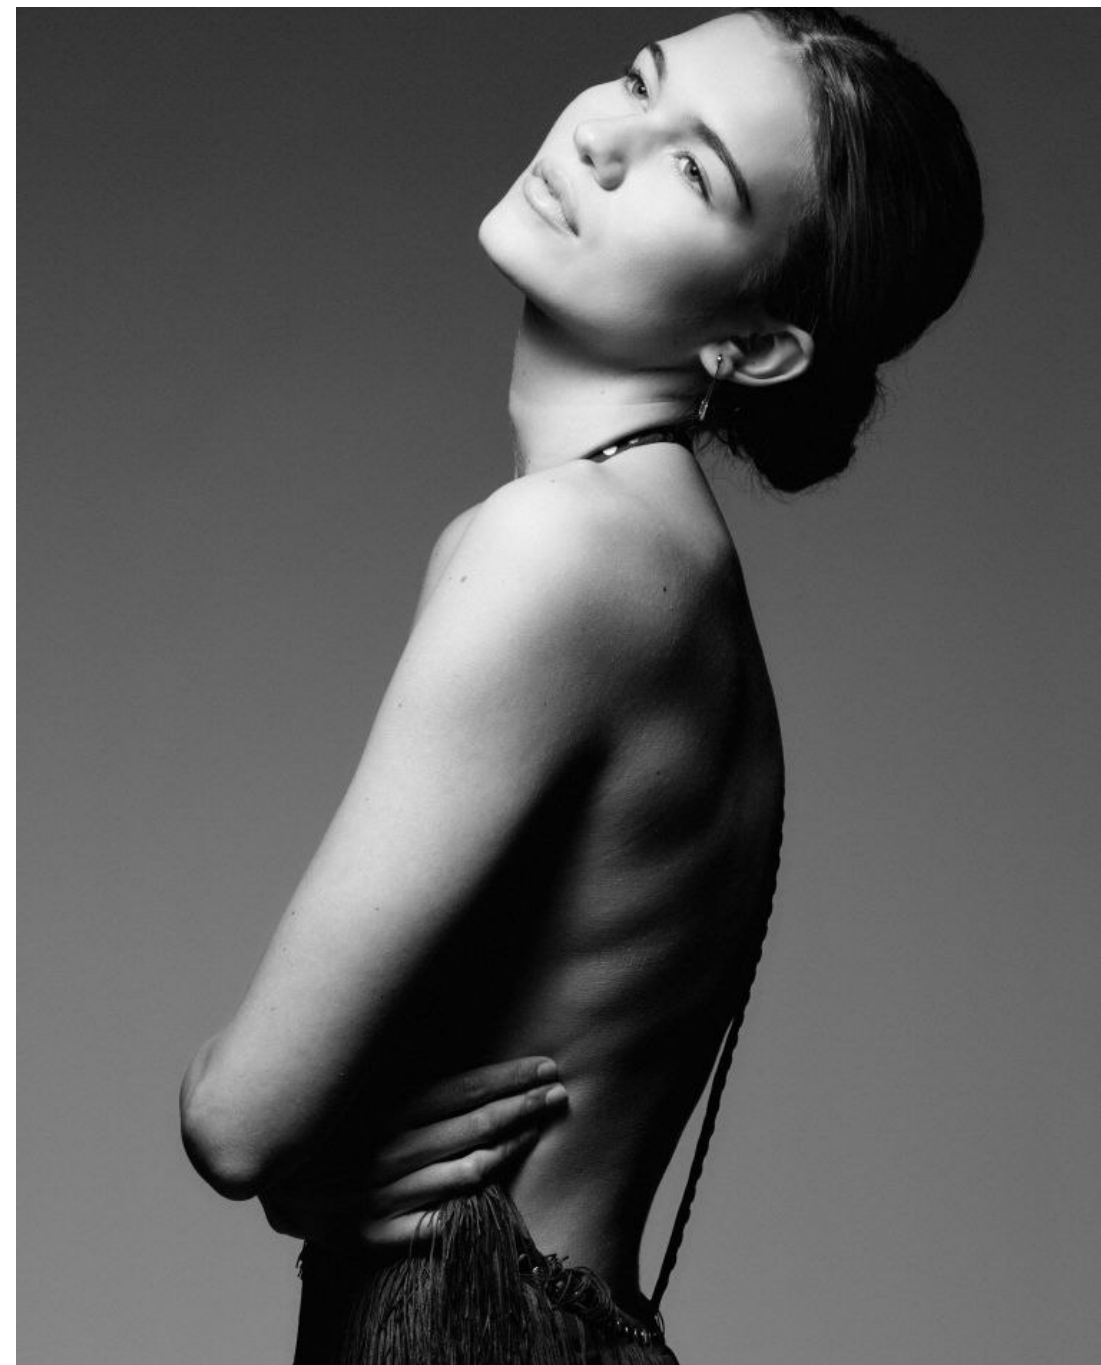

Hannah Krum   Height 5'10.5" | 179cm   Bust 34" | 86cm   Waist 25" | 64cm   Hips 35" | 89cm
Dress 2 US | 32 EU   Shoe 8.5 US | 39.5 EU   Hair Auburn   Eyes Green

Hannah Krum Height 5'10.5" | 179cm Bust 34" | 86cm Waist 25" | 64cm Hips 35" | 89cm
Dress 2 US | 32 EU Shoe 8.5 US | 39.5 EU Hair Auburn Eyes Green