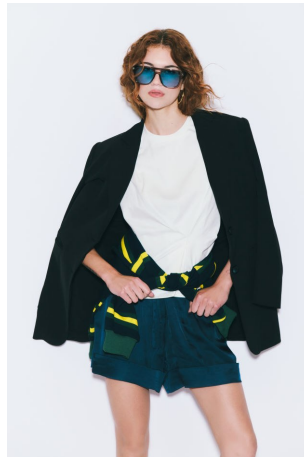

Hannah Krum Height 5'10.5" | 179cm Bust 34" | 86cm Waist 25" | 64cm Hips 35" | 89cm
Dress 2 US | 32 EU Shoe 8.5 US | 39.5 EU Hair Auburn Eyes Green

Hannah Krum Height 5'10.5" | 179cm Bust 34" | 86cm Waist 25" | 64cm Hips 35" | 89cm
Dress 2 US | 32 EU Shoe 8.5 US | 39.5 EU Hair Auburn Eyes Green

Hannah Krum Height 5'10.5" | 179cm Bust 34" | 86cm Waist 25" | 64cm Hips 35" | 89cm
Dress 2 US | 32 EU Shoe 8.5 US | 39.5 EU Hair Auburn Eyes Green