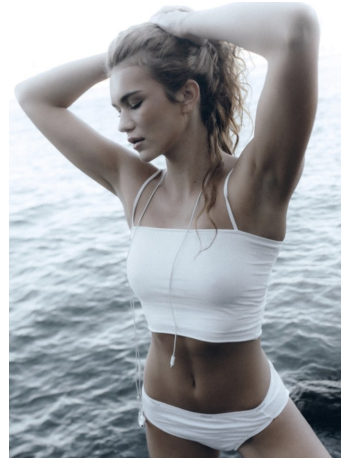

Hannah Krum Height 5'10.5" | 179cm Bust 34" | 86cm Waist 25" | 64cm Hips 35" | 89cm
Dress 2 US | 32 EU Shoe 8.5 US | 39.5 EU Hair Auburn Eyes Green

Hannah Krum Height 5'10.5" | 179cm Bust 34" | 86cm Waist 25" | 64cm Hips 35" | 89cm
Dress 2 US | 32 EU Shoe 8.5 US | 39.5 EU Hair Auburn Eyes Green

Hannah Krum Height 5'10.5" | 179cm Bust 34" | 86cm Waist 25" | 64cm Hips 35" | 89cm
Dress 2 US | 32 EU Shoe 8.5 US | 39.5 EU Hair Auburn Eyes Green