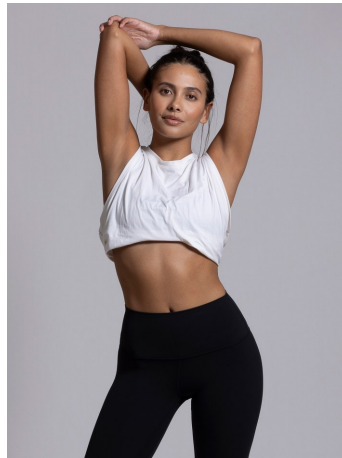

Zoe Gardner Height 5'9" | 175cm Bust 34" | 86cm Waist 26" | 66cm Hips 36" | 92cm  
 Dress 2-4 US | 32-34 EU Shoe 8.5 US | 39.5 EU Hair Brown Eyes Brown

Zoe Gardner Height 5'9" | 175cm Bust 34" | 86cm Waist 26" | 66cm Hips 36" | 92cm  
Dress 2-4 US | 32-34 EU Shoe 8.5 US | 39.5 EU Hair Brown Eyes Brown

Zoe Gardner Height 5'9" | 175cm Bust 34" | 86cm Waist 26" | 66cm Hips 36" | 92cm  
Dress 2-4 US | 32-34 EU Shoe 8.5 US | 39.5 EU Hair Brown Eyes Brown