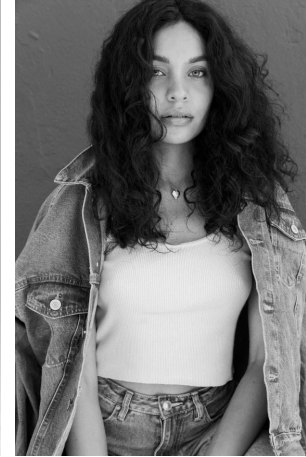

Alexis Garcia Height 5'8" | 173cm Bust 34" | 86cm Waist 25" | 64cm Hips 34" | 86cm
Dress 2 US | 32 EU Shoe 8 US | 39 EU Hair Brown Eyes Hazel

Alexis Garcia Height 5'8" | 173cm Bust 34" | 86cm Waist 25" | 64cm Hips 34" | 86cm
Dress 2 US | 32 EU Shoe 8 US | 39 EU Hair Brown Eyes Hazel