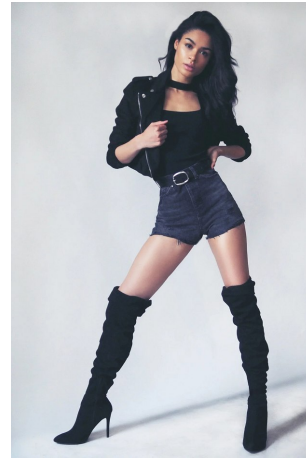

Kelly Smetakova Height 5'9" | 175cm Bust 34" | 86cm Waist 24" | 61cm Hips 35" | 89cm
Dress 2 US | 32 EU Shoe 8 US | 39 EU Hair Brown Eyes Brown

Kelly Smetakova Height 5'9" | 175cm Bust 34" | 86cm Waist 24" | 61cm Hips 35" | 89cm
 Dress 2 US | 32 EU Shoe 8 US | 39 EU Hair Brown Eyes Brown