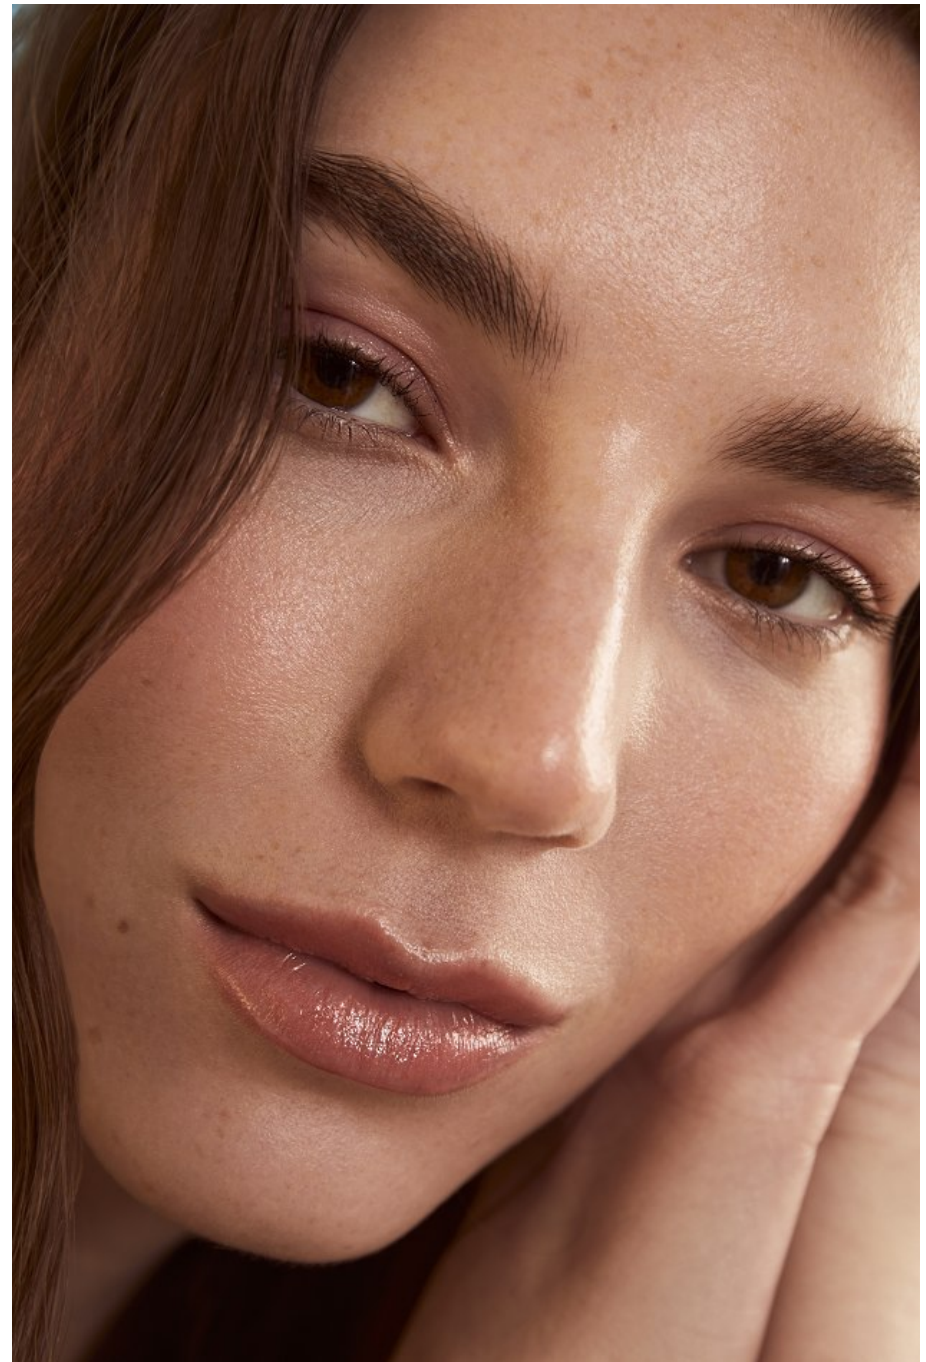

Belma Colakovic Height 5'10" | 178cm Bust 32" | 81cm Waist 24" | 61cm Hips 35" | 89cm
Dress 2 US | 32 EU Shoe 7.5 US | 38.5 EU Hair Brown Eyes Hazel